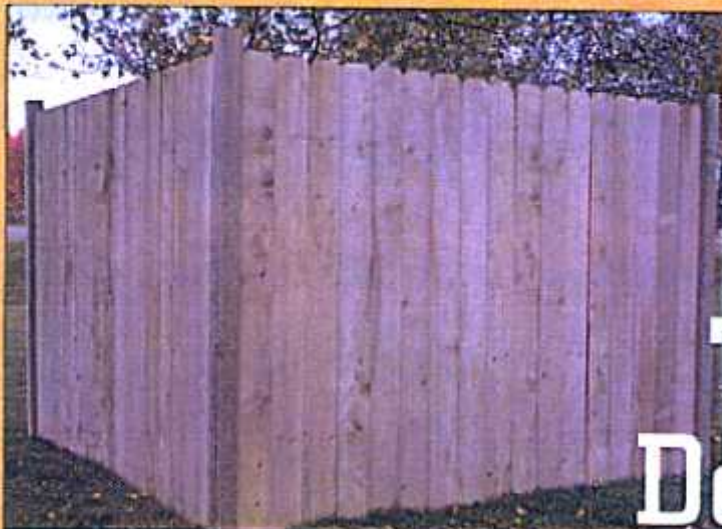

06PD050

173-1116

**6x8
Treated
Dog Eared**

Pre-Assembled

6' x 8' Green Treated Dog Eared Fence Panel
7/16" x 6"-6' Dog eared boards double-nailed to
three rough sawn 1" x 4"-8' backrails.