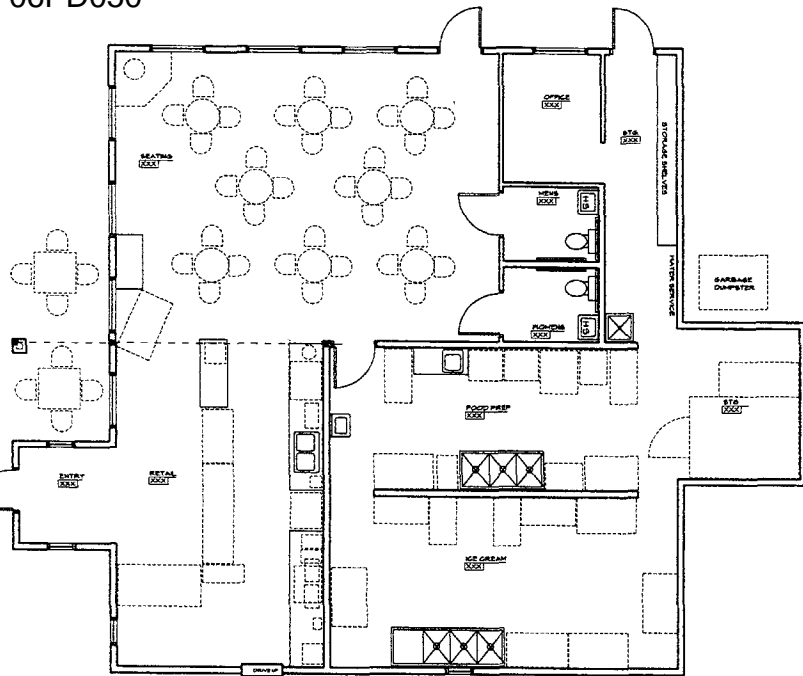

06PD050

FLOOR PLAN

SCALE 1/4" = 1'-0"

ROOF PLAN

SCALE 1/8" = 1'-0"

RECEIVED