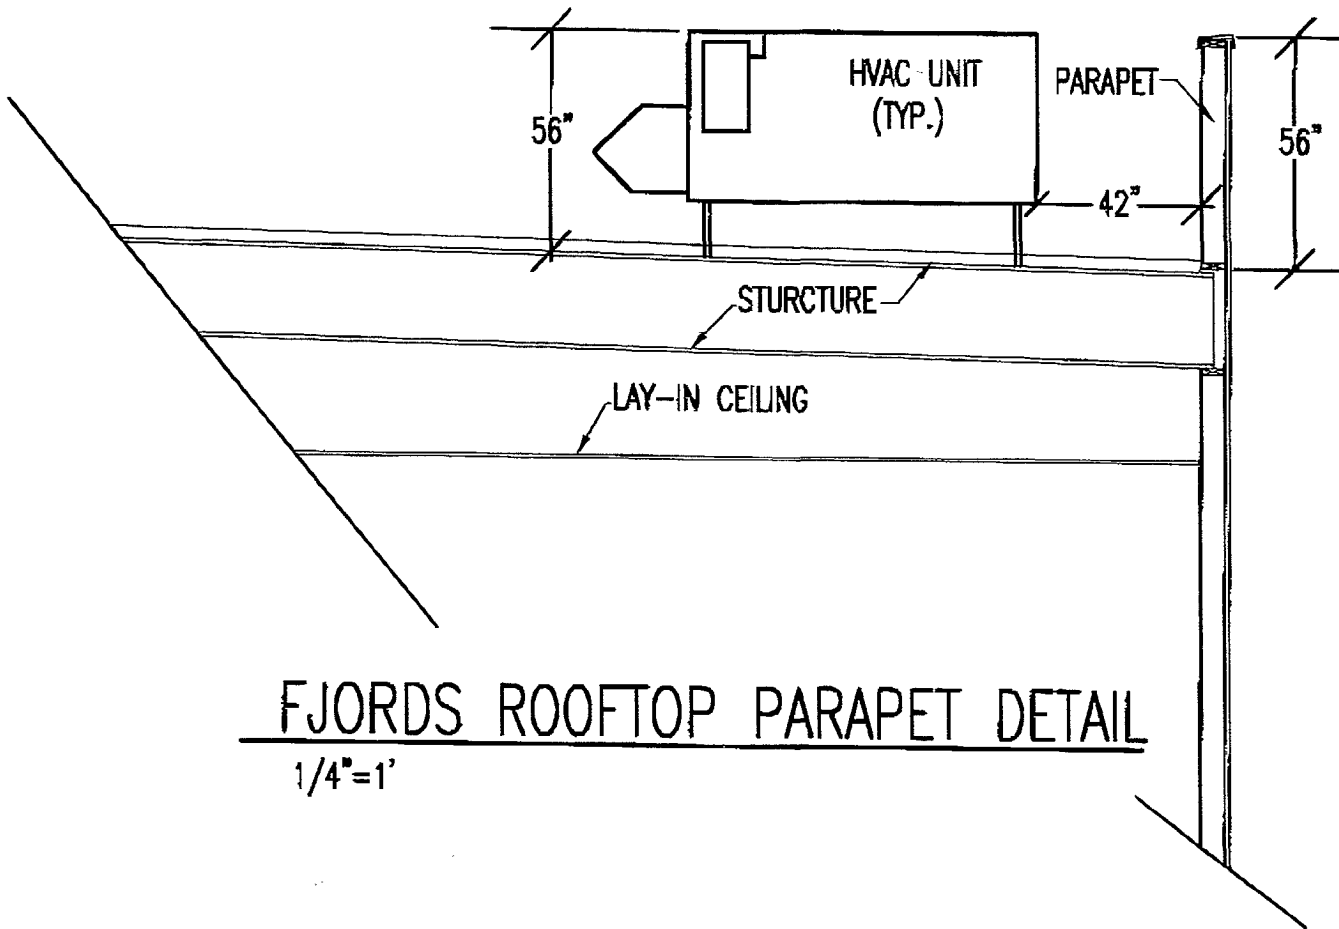

06PD050

FJORDS ROOFTOP PARAPET DETAIL

1/4"=1'