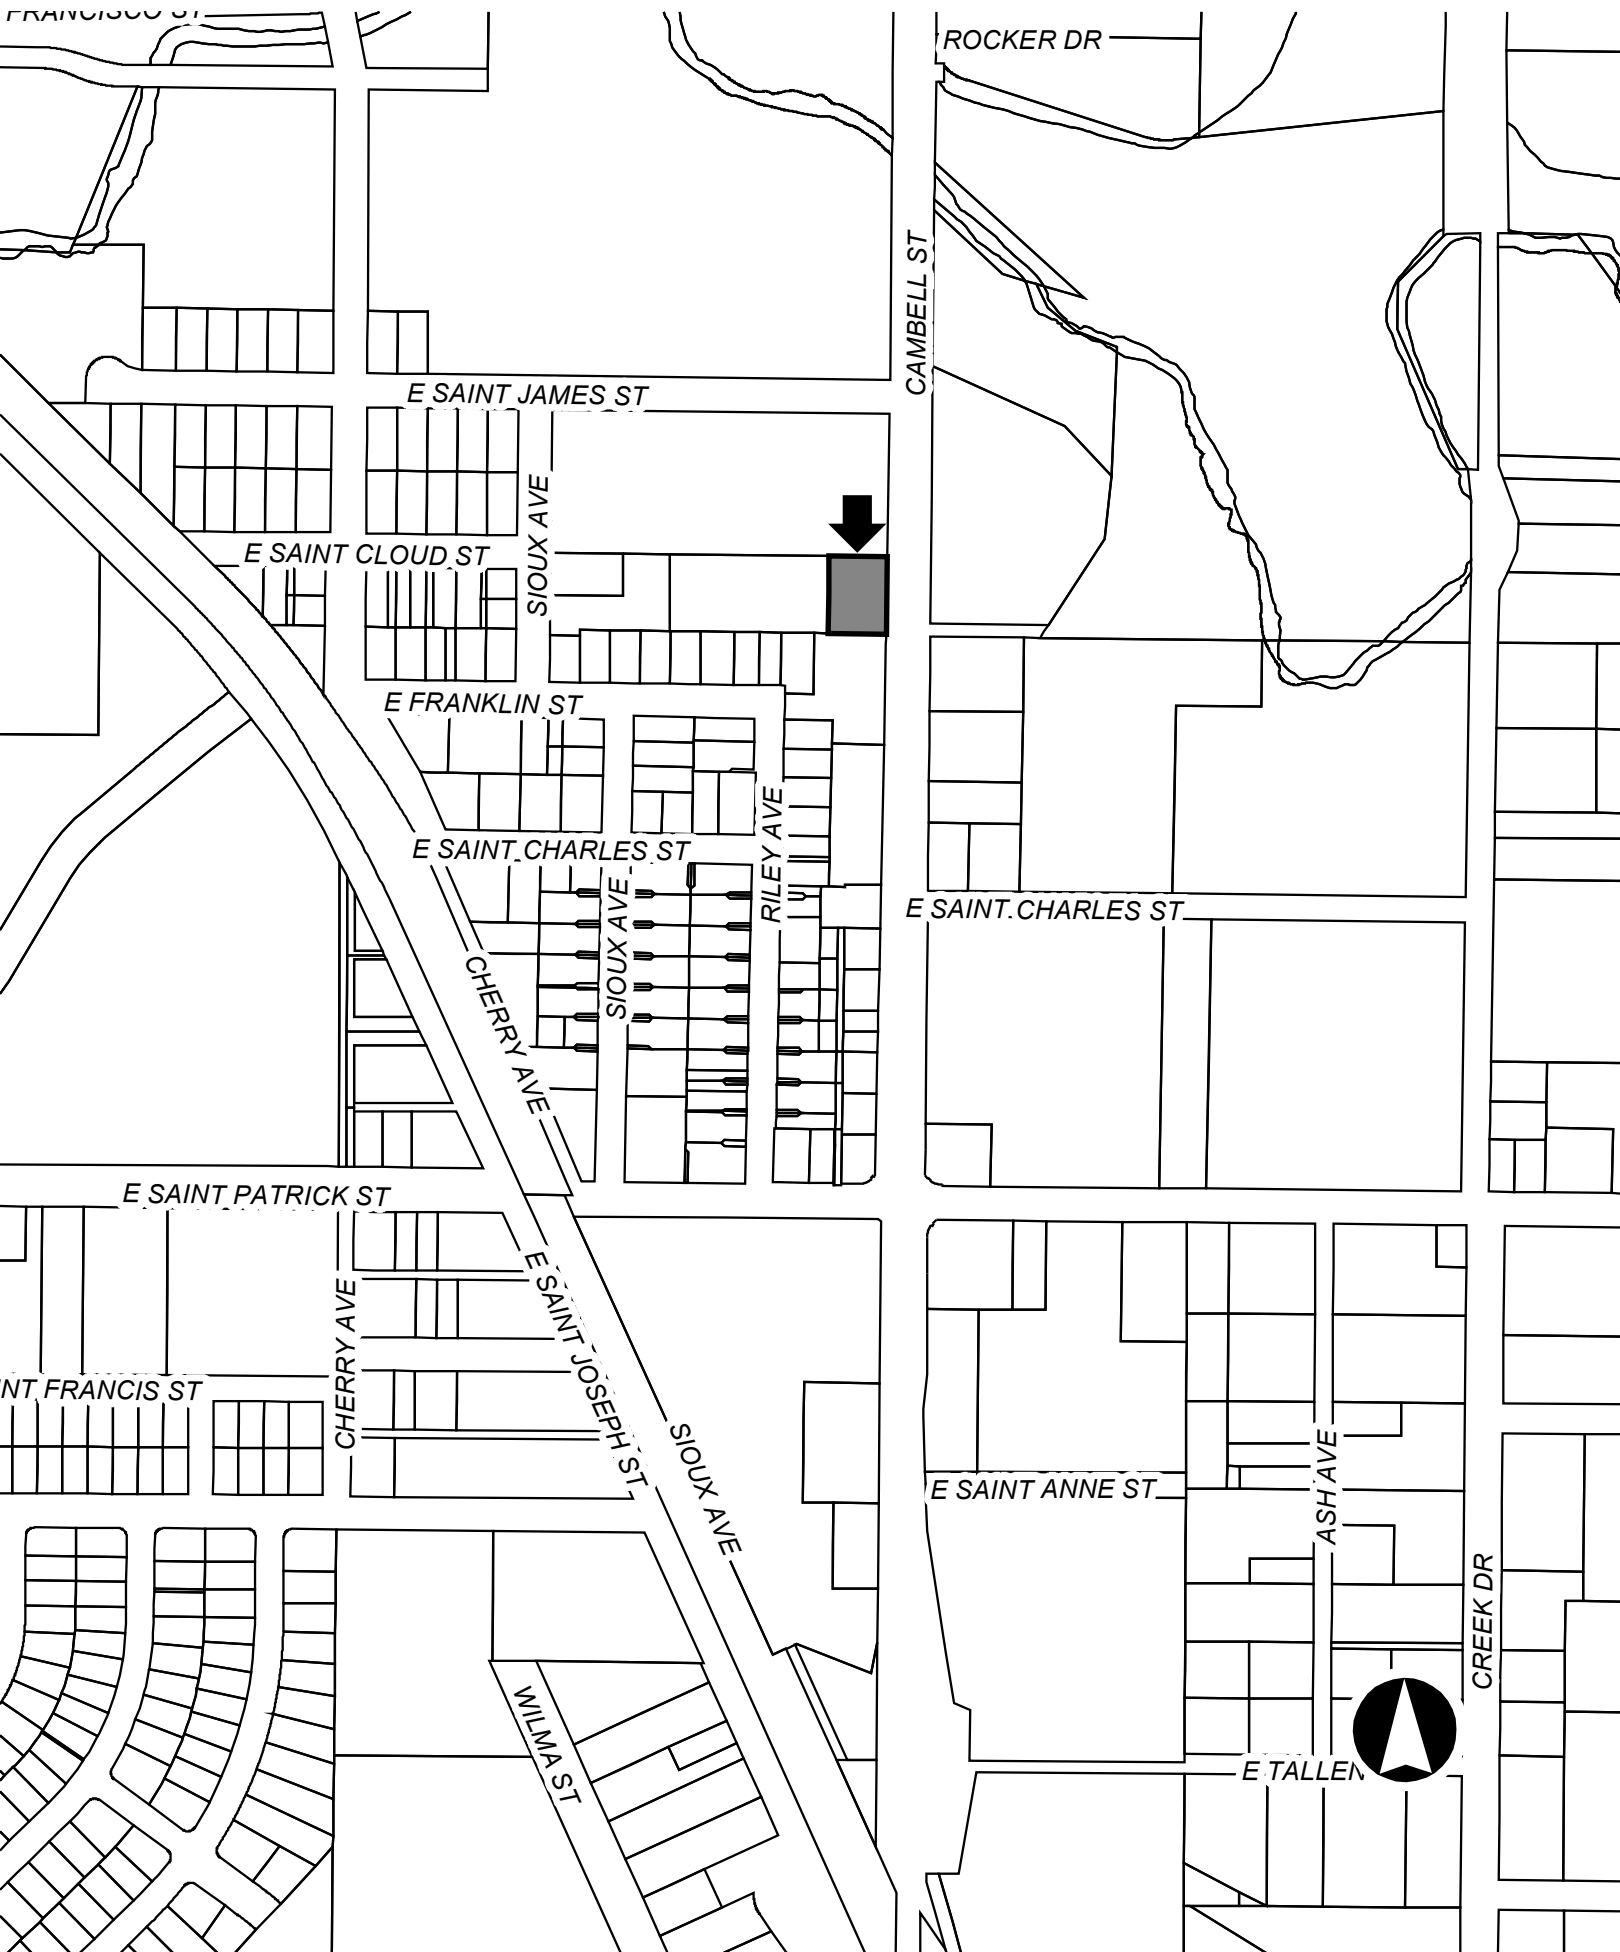

06PD039

ROCKER DR

CAMBELL ST

E SAINT JAMES ST

E SAINT CLOUD ST

SIOUX AVE

E FRANKLIN ST

E SAINT CHARLES ST

RILEY AVE

E SAINT CHARLES ST

CHERRY AVE

SIOUX AVE

E SAINT PATRICK ST

CHERRY AVE

E SAINT JOSEPH ST

SIOUX AVE

NT FRANCIS ST

E SAINT ANNE ST

ASH AVE

WILMA ST

CREEK DR

E TALLEN