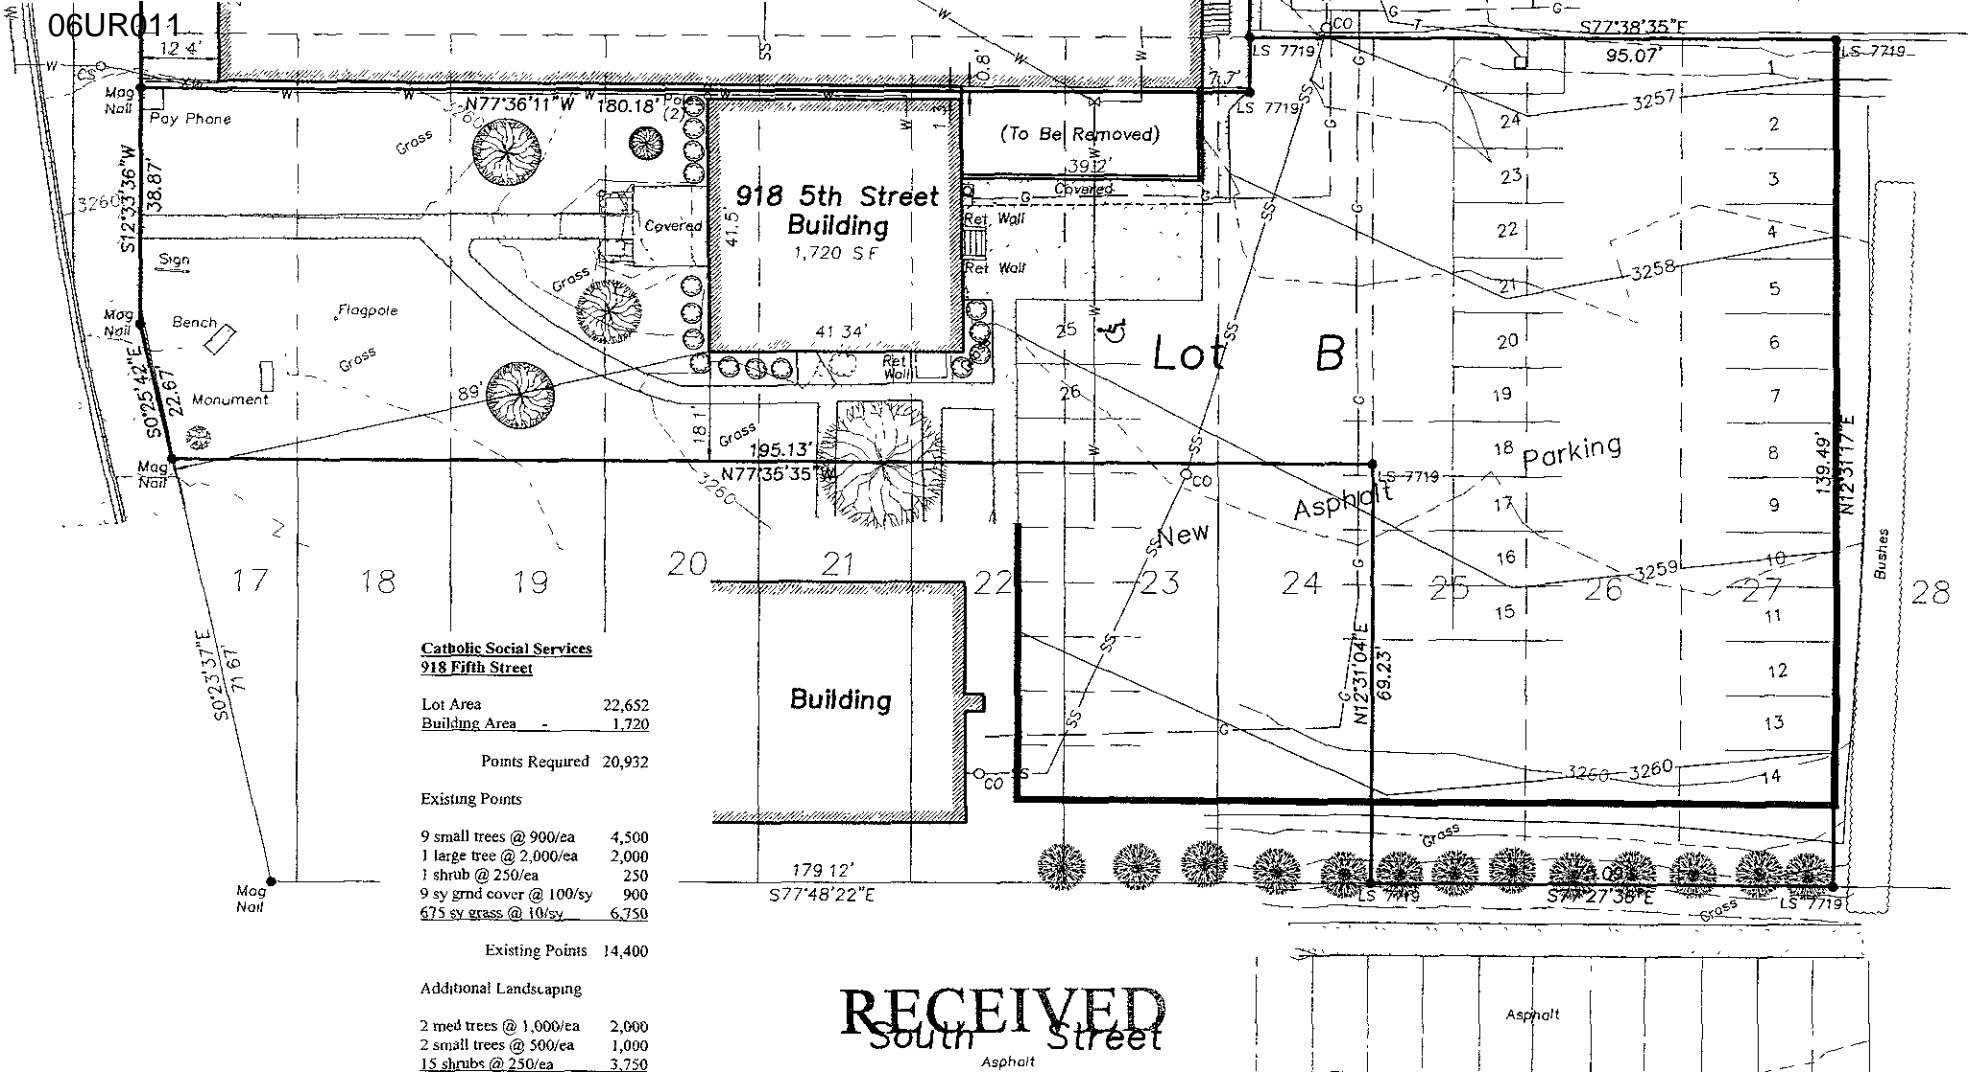

06UR011

**Catholic Social Services
918 Fifth Street**

Lot Area 22,652
Building Area 1,720

Points Required 20,932

Existing Points

- 9 small trees @ 900/ea 4,500
- 1 large tree @ 2,000/ea 2,000
- 1 shrub @ 250/ea 250
- 9 sy grnd cover @ 100/sy 900
- 675 sy grass @ 10/sy 6,750

Existing Points 14,400

Additional Landscaping

- 2 med trees @ 1,000/ea 2,000
- 2 small trees @ 500/ea 1,000
- 15 shrubs @ 250/ea 3,750

RECEIVED
South Street

Asphalt