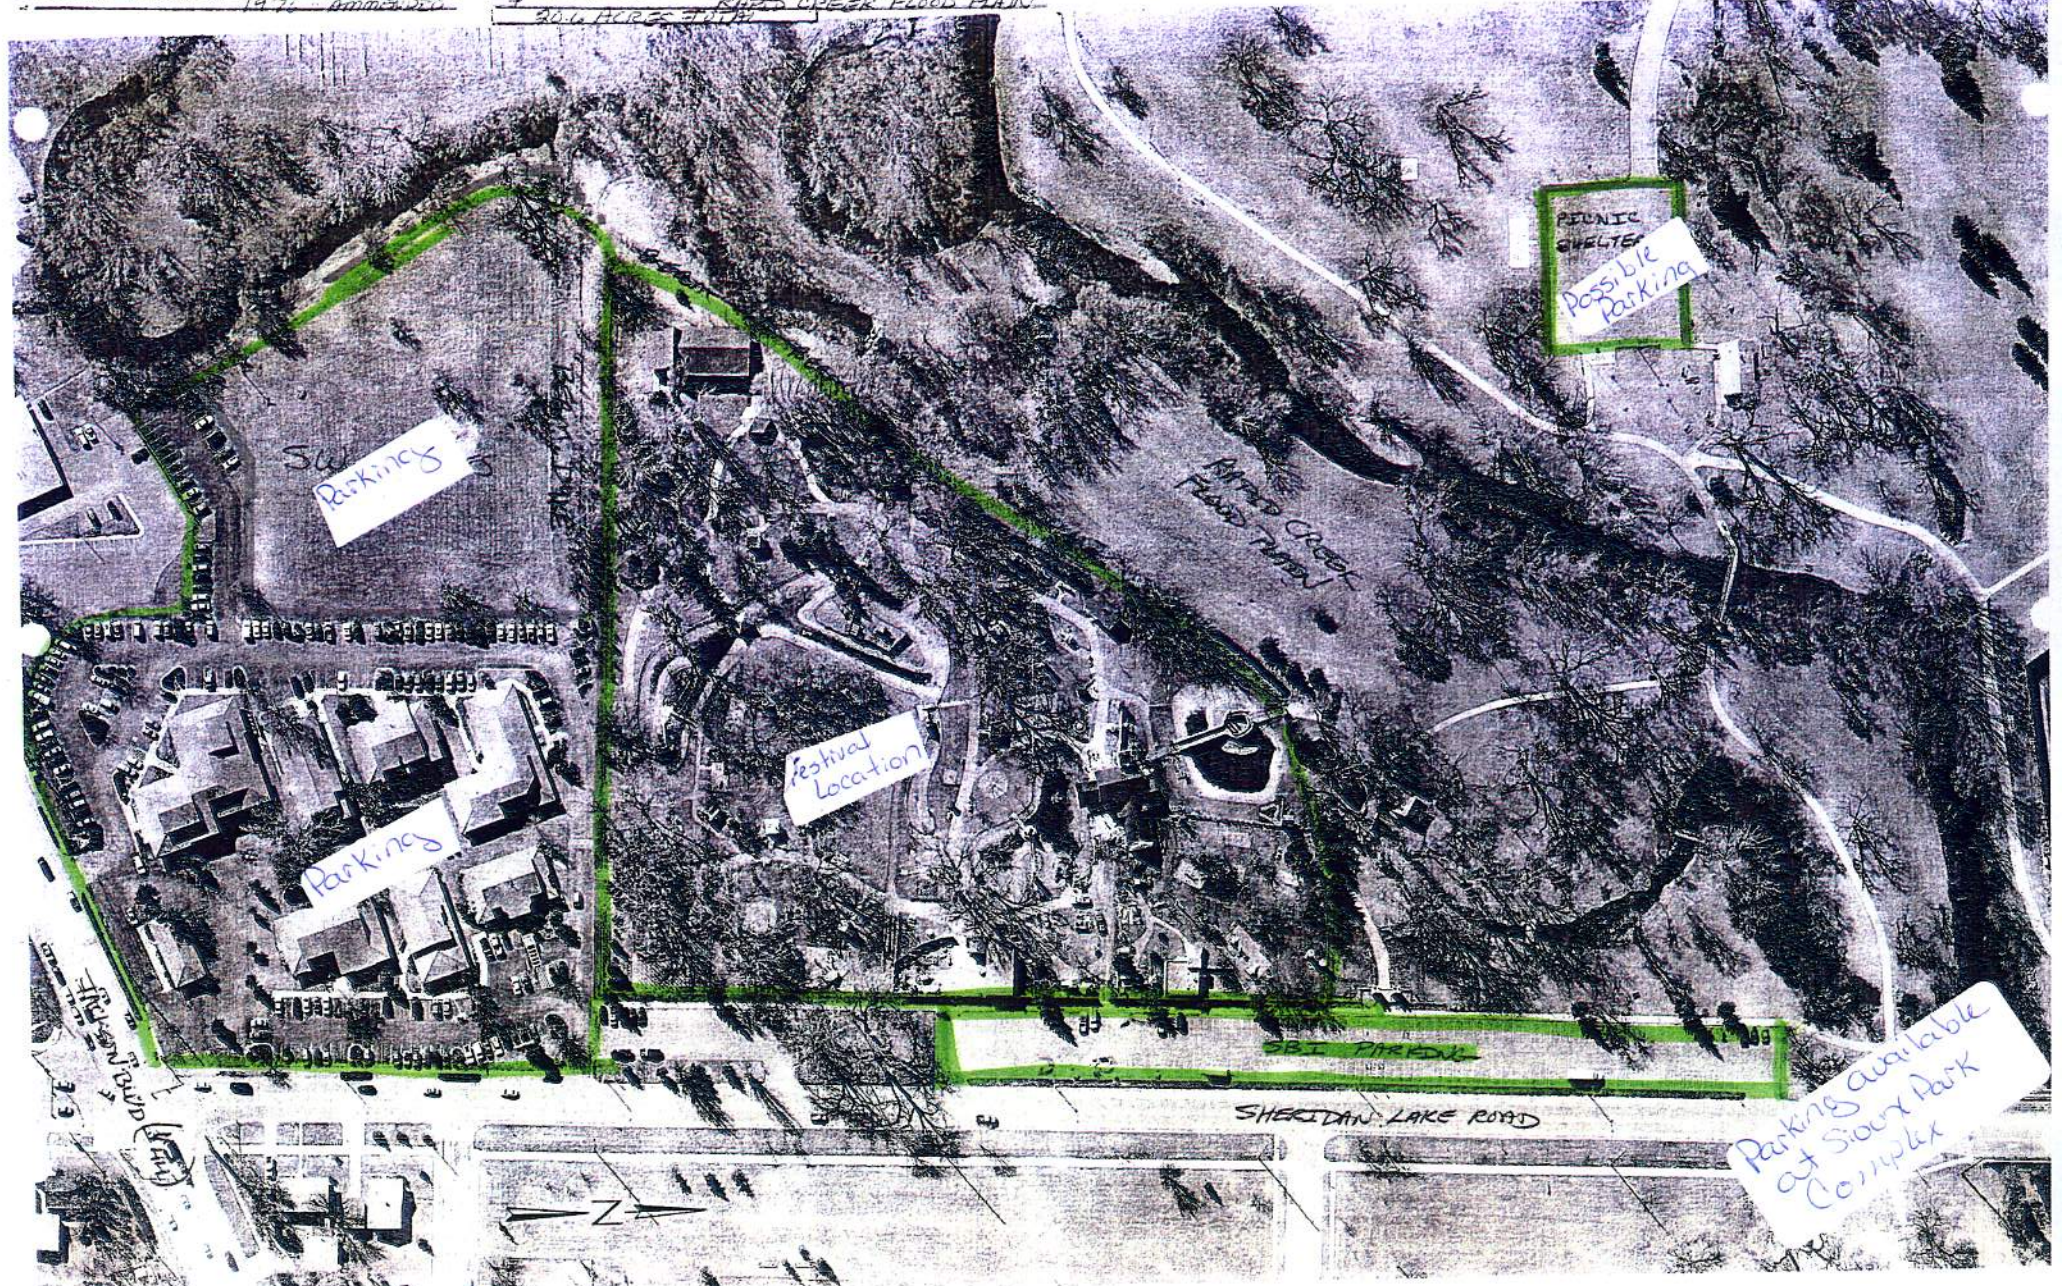

21487 LEASE 1973
1973
1973

30.6 ACRES
30.6 ACRES FLOOD PLAN
30.6 ACRES FLOOD PLAN

06SR024

Saw
Parkings

Festival
Location

PELTIC
SHELTER
Possible
Parking

Parking available
at Sioux Park
Complex

SHELDON LAKE ROAD