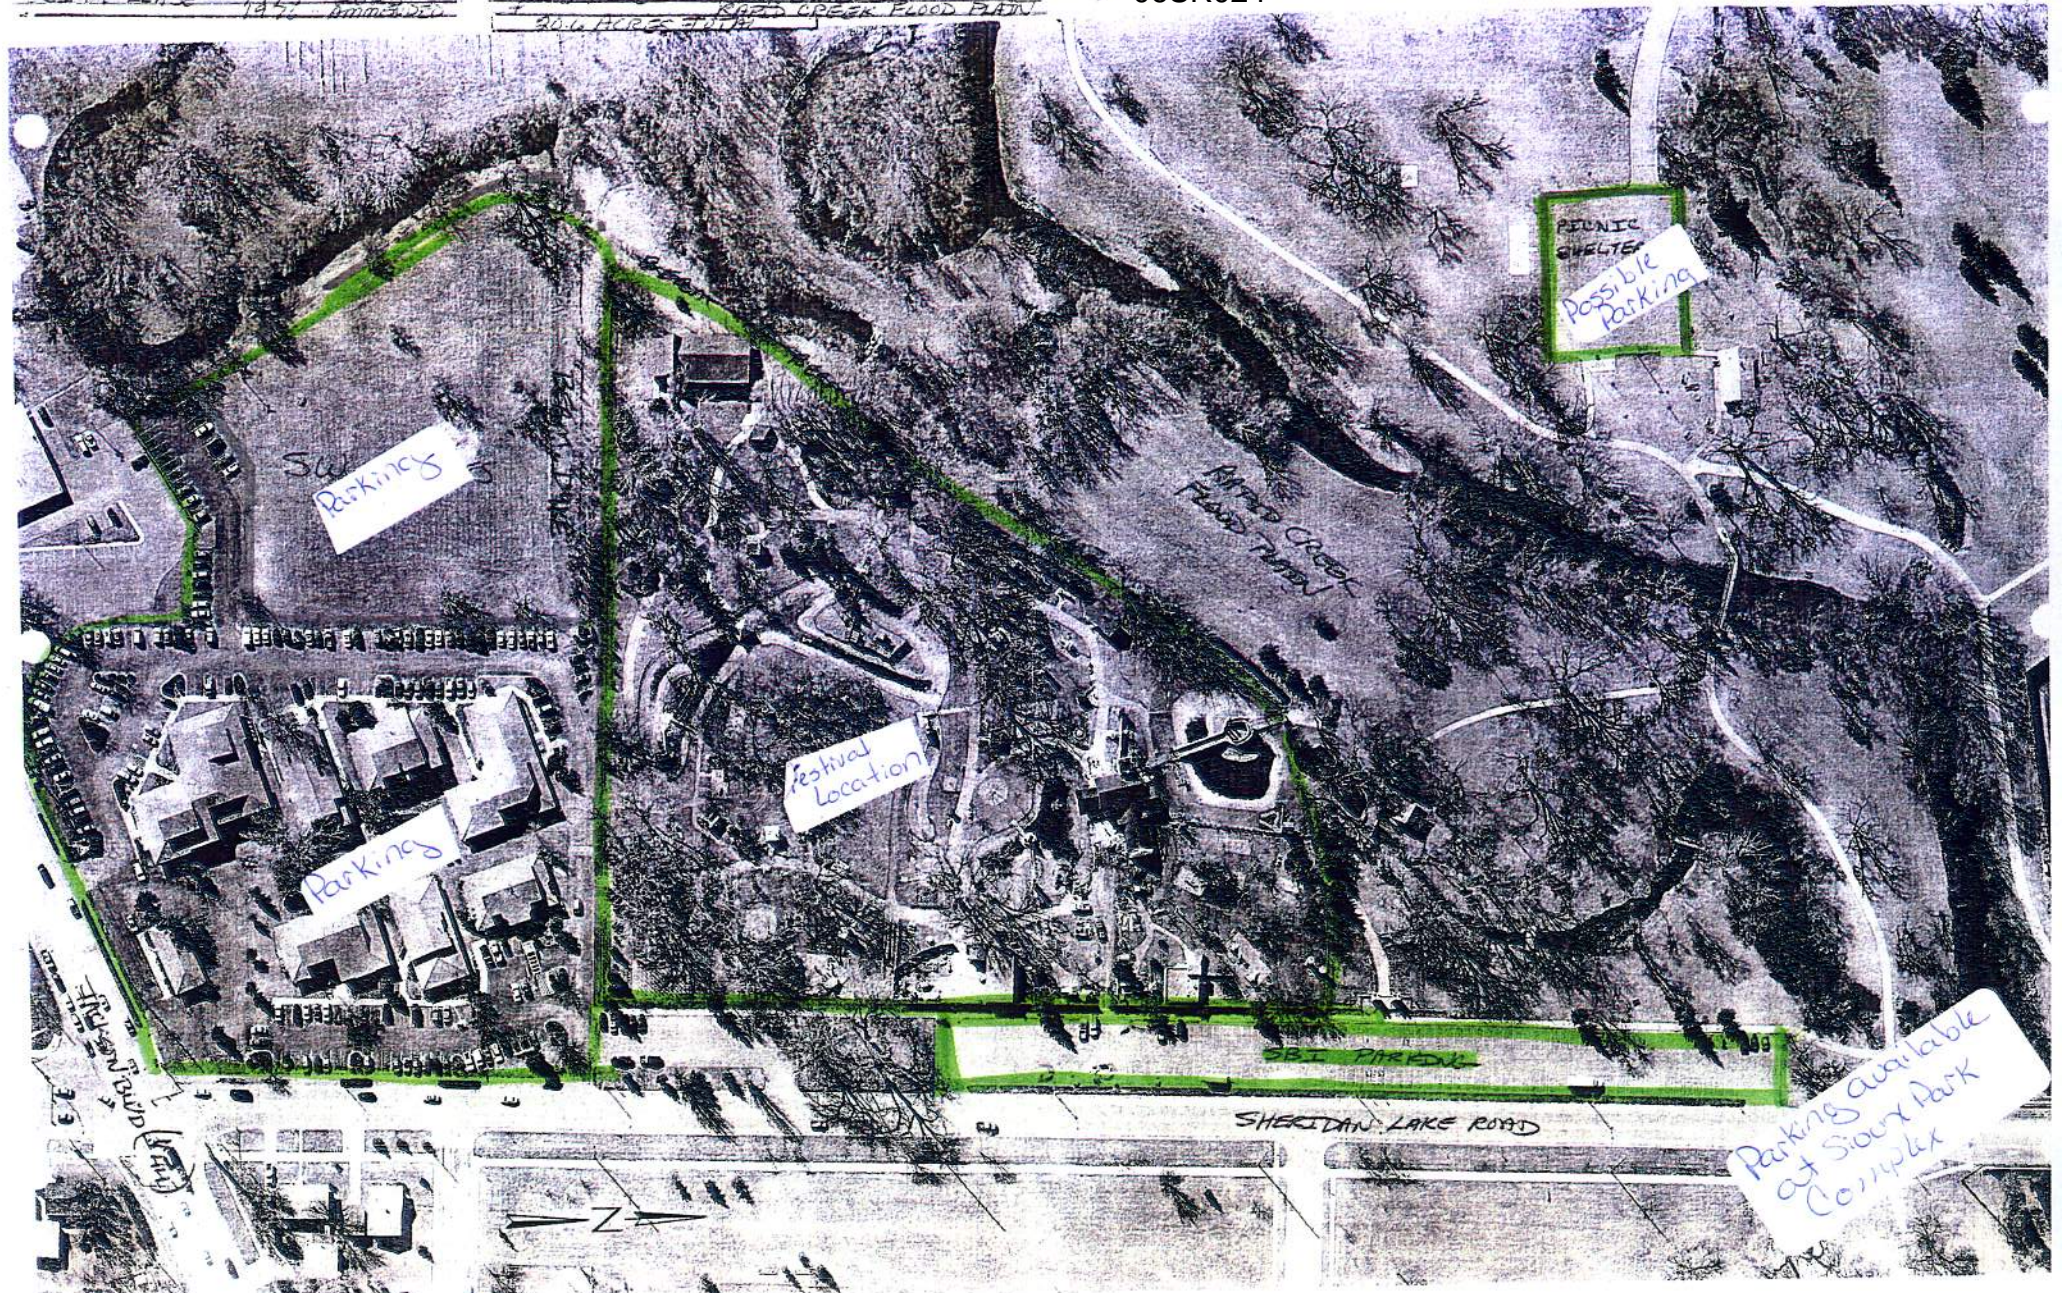

21487 LEASE 1973  
1973  
1973

30.6 ACRES  
30.6 ACRES FLOOD PLAIN  
30.6 ACRES FLOOD PLAIN

06SR024

Saw  
Parkings

Festival  
Location

PELTIC  
SHELTER  
Possible  
Parking

Parking available  
at Sioux Park  
Complex

SHERIDAN LAKE ROAD