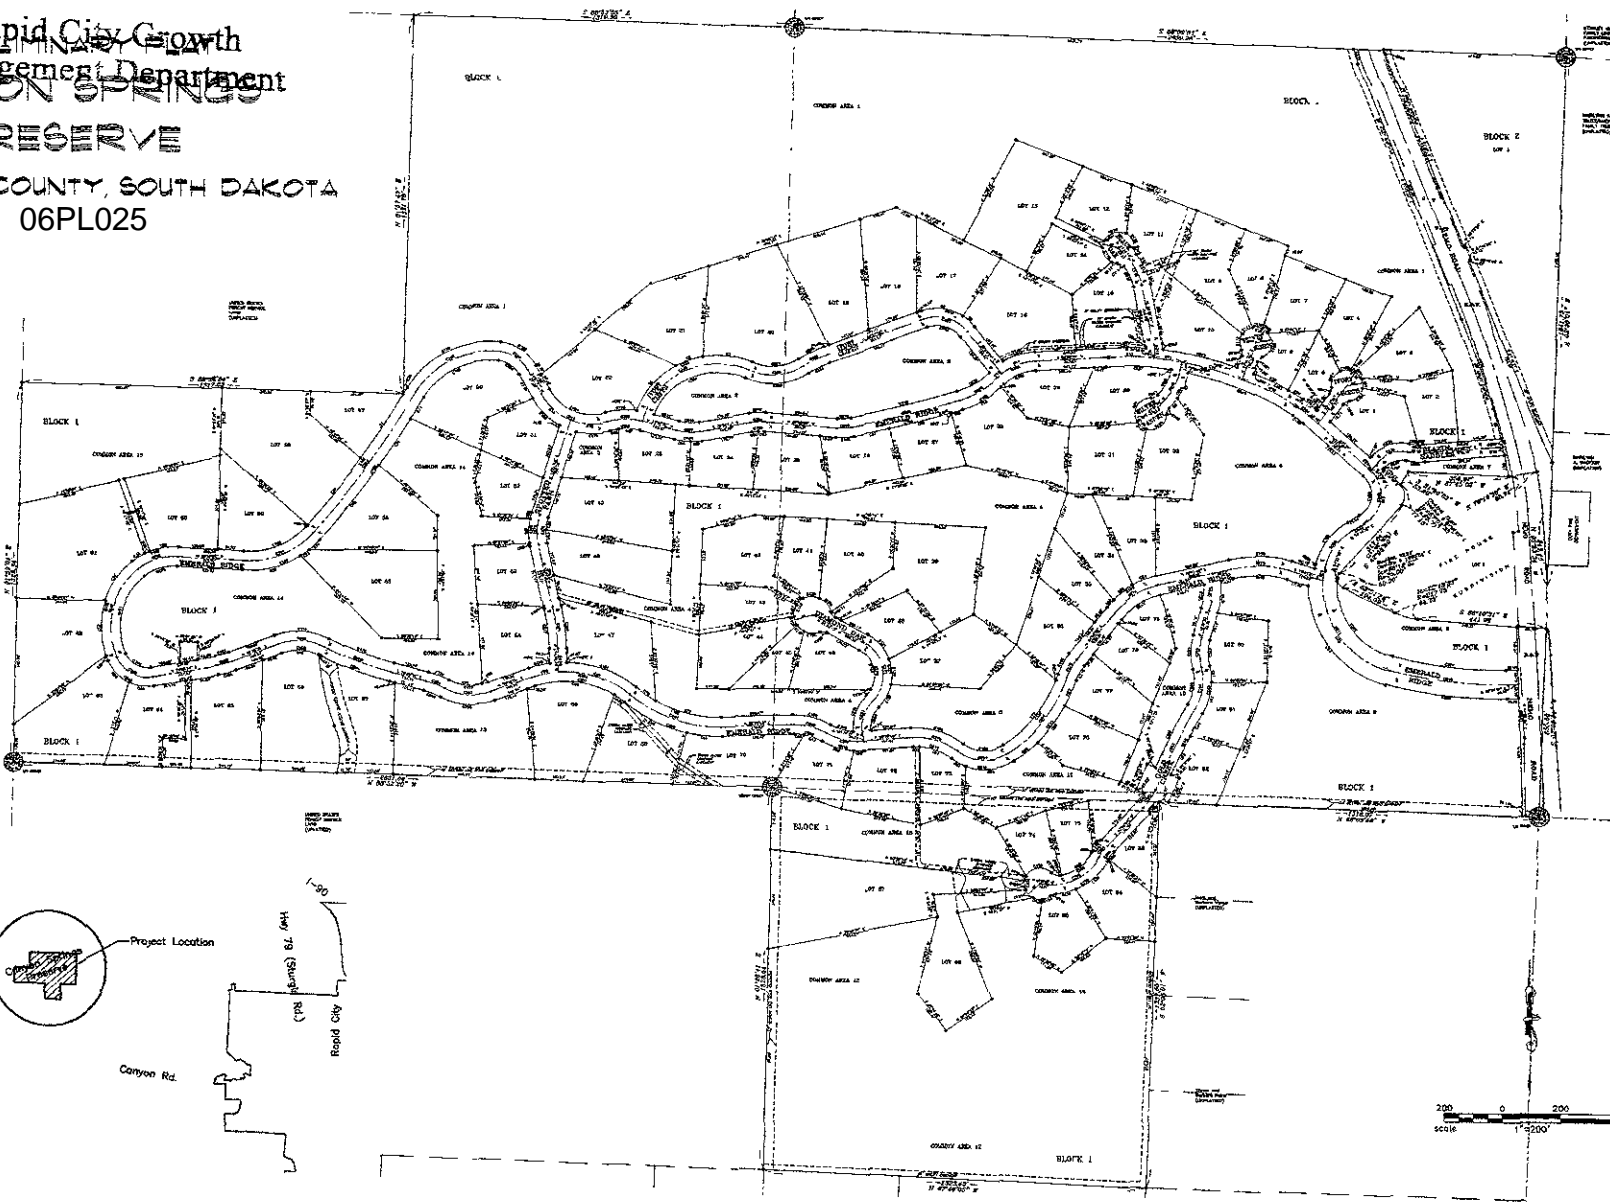

Rapid City Growth
Management Department
CANYON SPRINGS
PRESERVE

DAKOTA COUNTY, SOUTH DAKOTA
06PL025

Canyon Rd.

(78
Bl. (A41
Rapid City