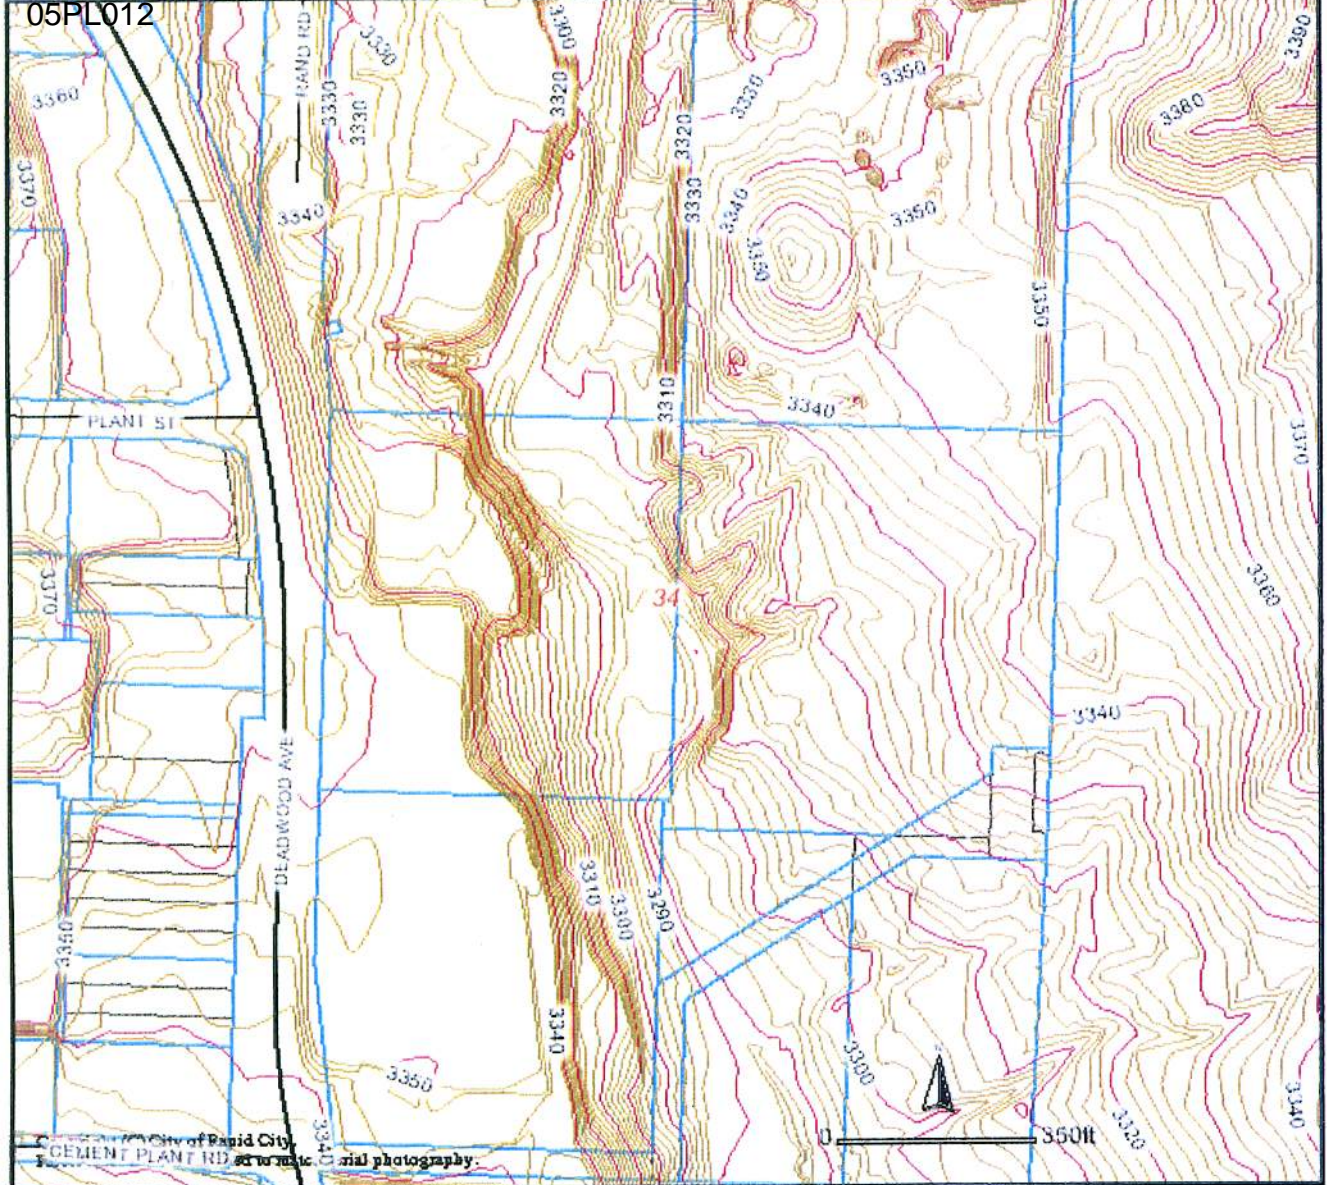

05PL012

City of Rapid City
 Cement Plant Rd
 aerial photography