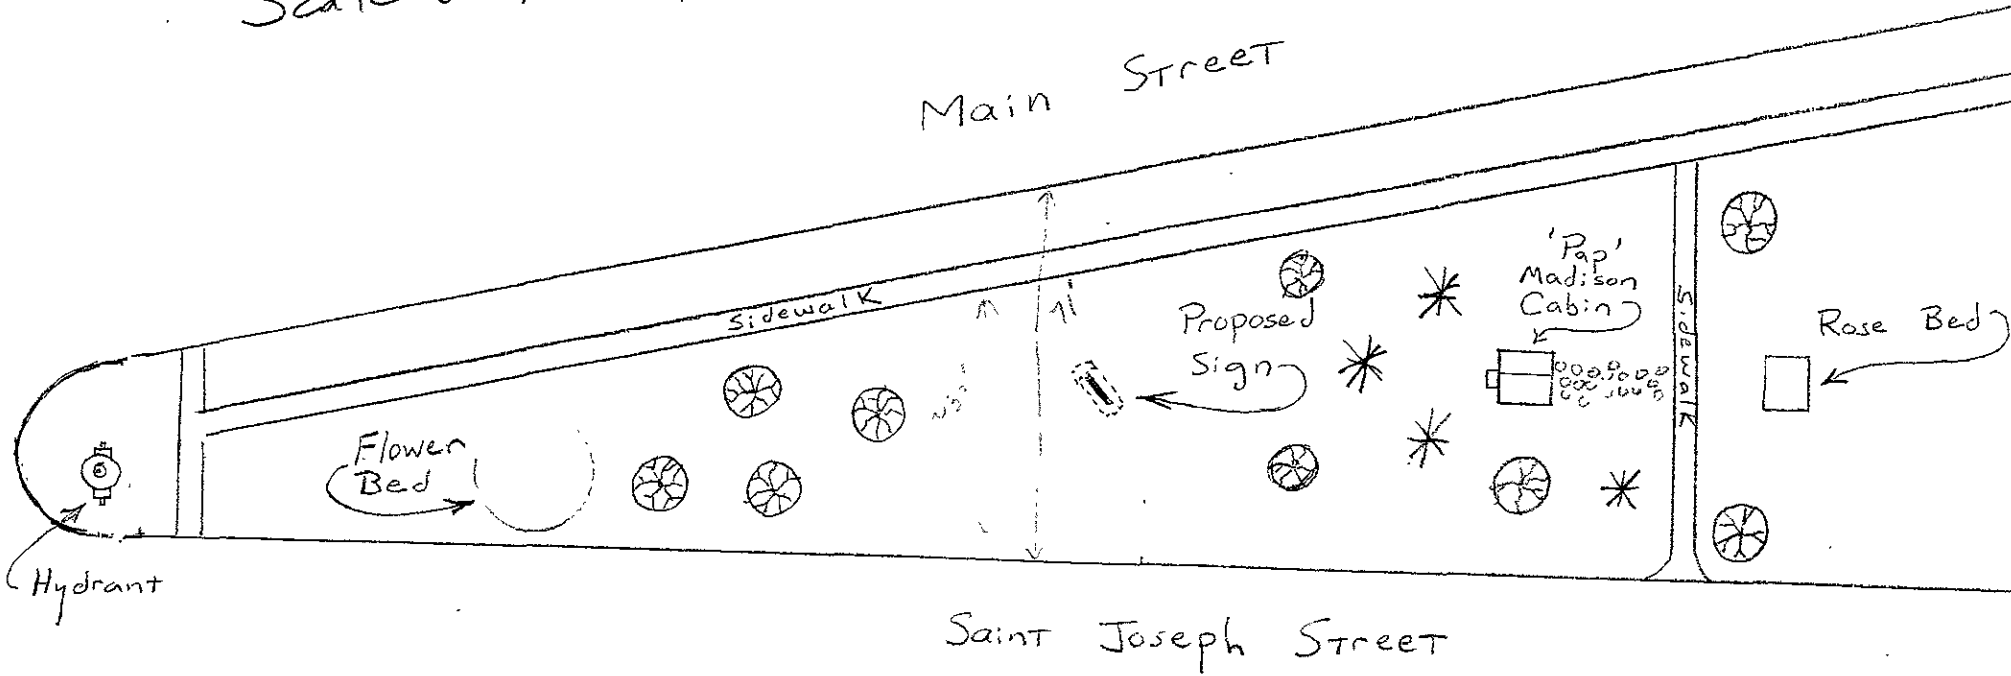

HALLEY PARK, RAPID CITY, SD

Halley Park Sign Proposal
DECEMBER 2005

Scale: 1" = 40'

Key

-  Deciduous Tree
-  Coniferous Tree

CITY OF RAPID CITY
 PARKS DIVISION
 Drawn by: L. Van Deusen
 12/28/05

Twelfth Street