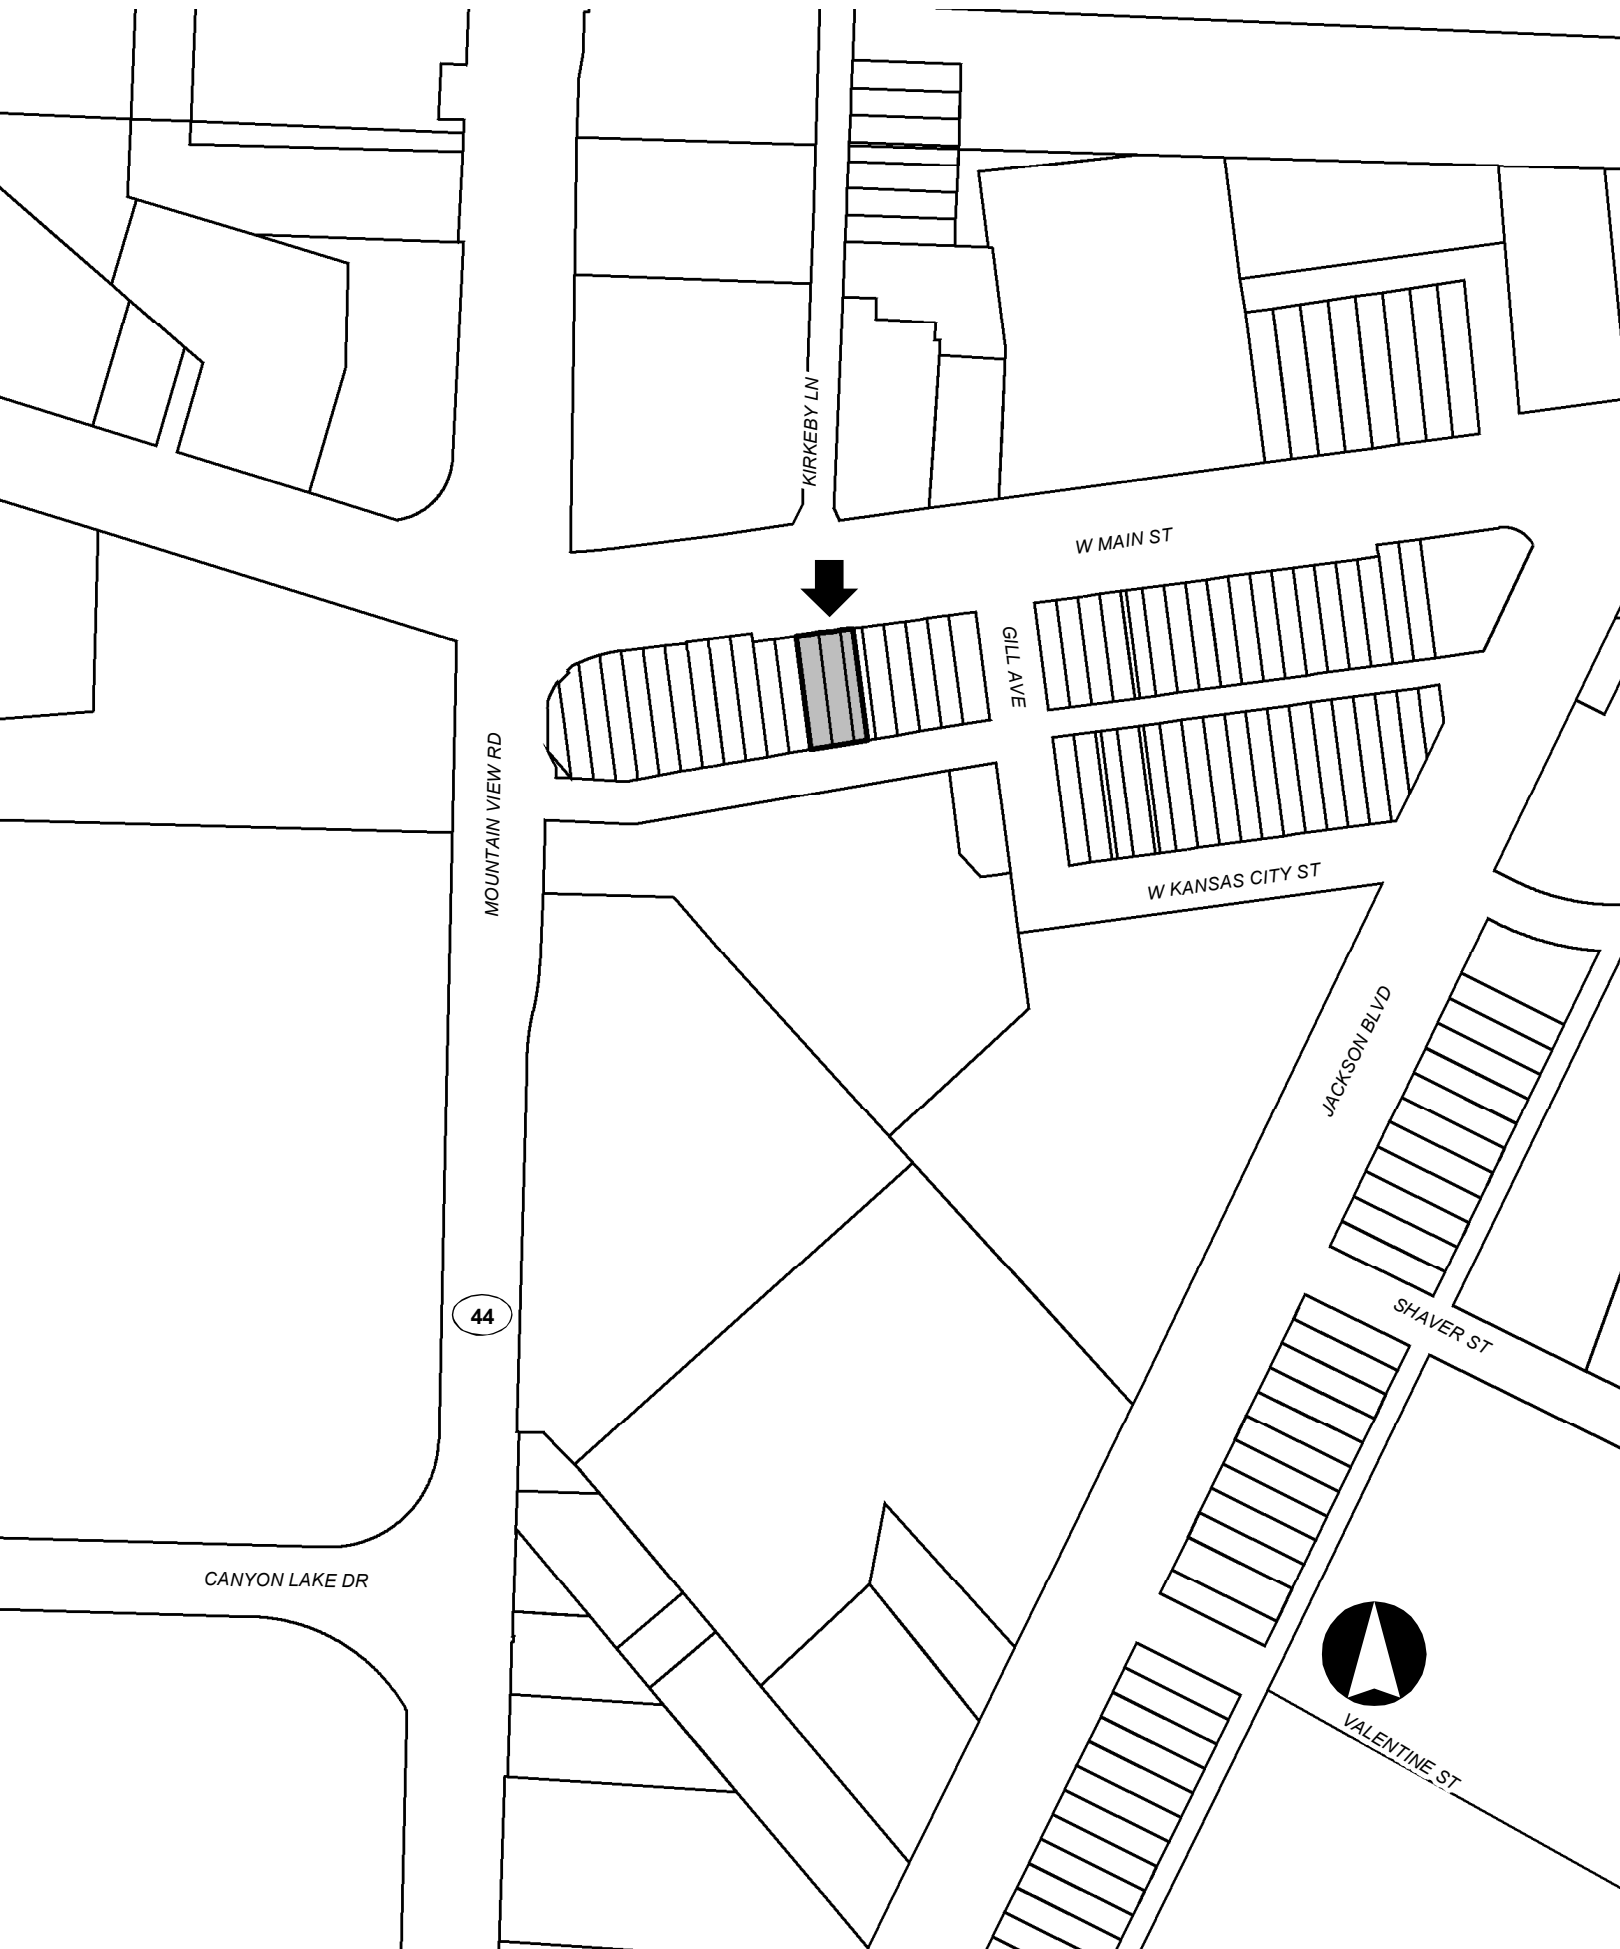

05UR022

KIRKBY LN

W MAIN ST

GILL AVE

W KANSAS CITY ST

JACKSON BLVD

SHAVER ST

VALENTINE ST

MOUNTAIN VIEW RD

44

CANYON LAKE DR