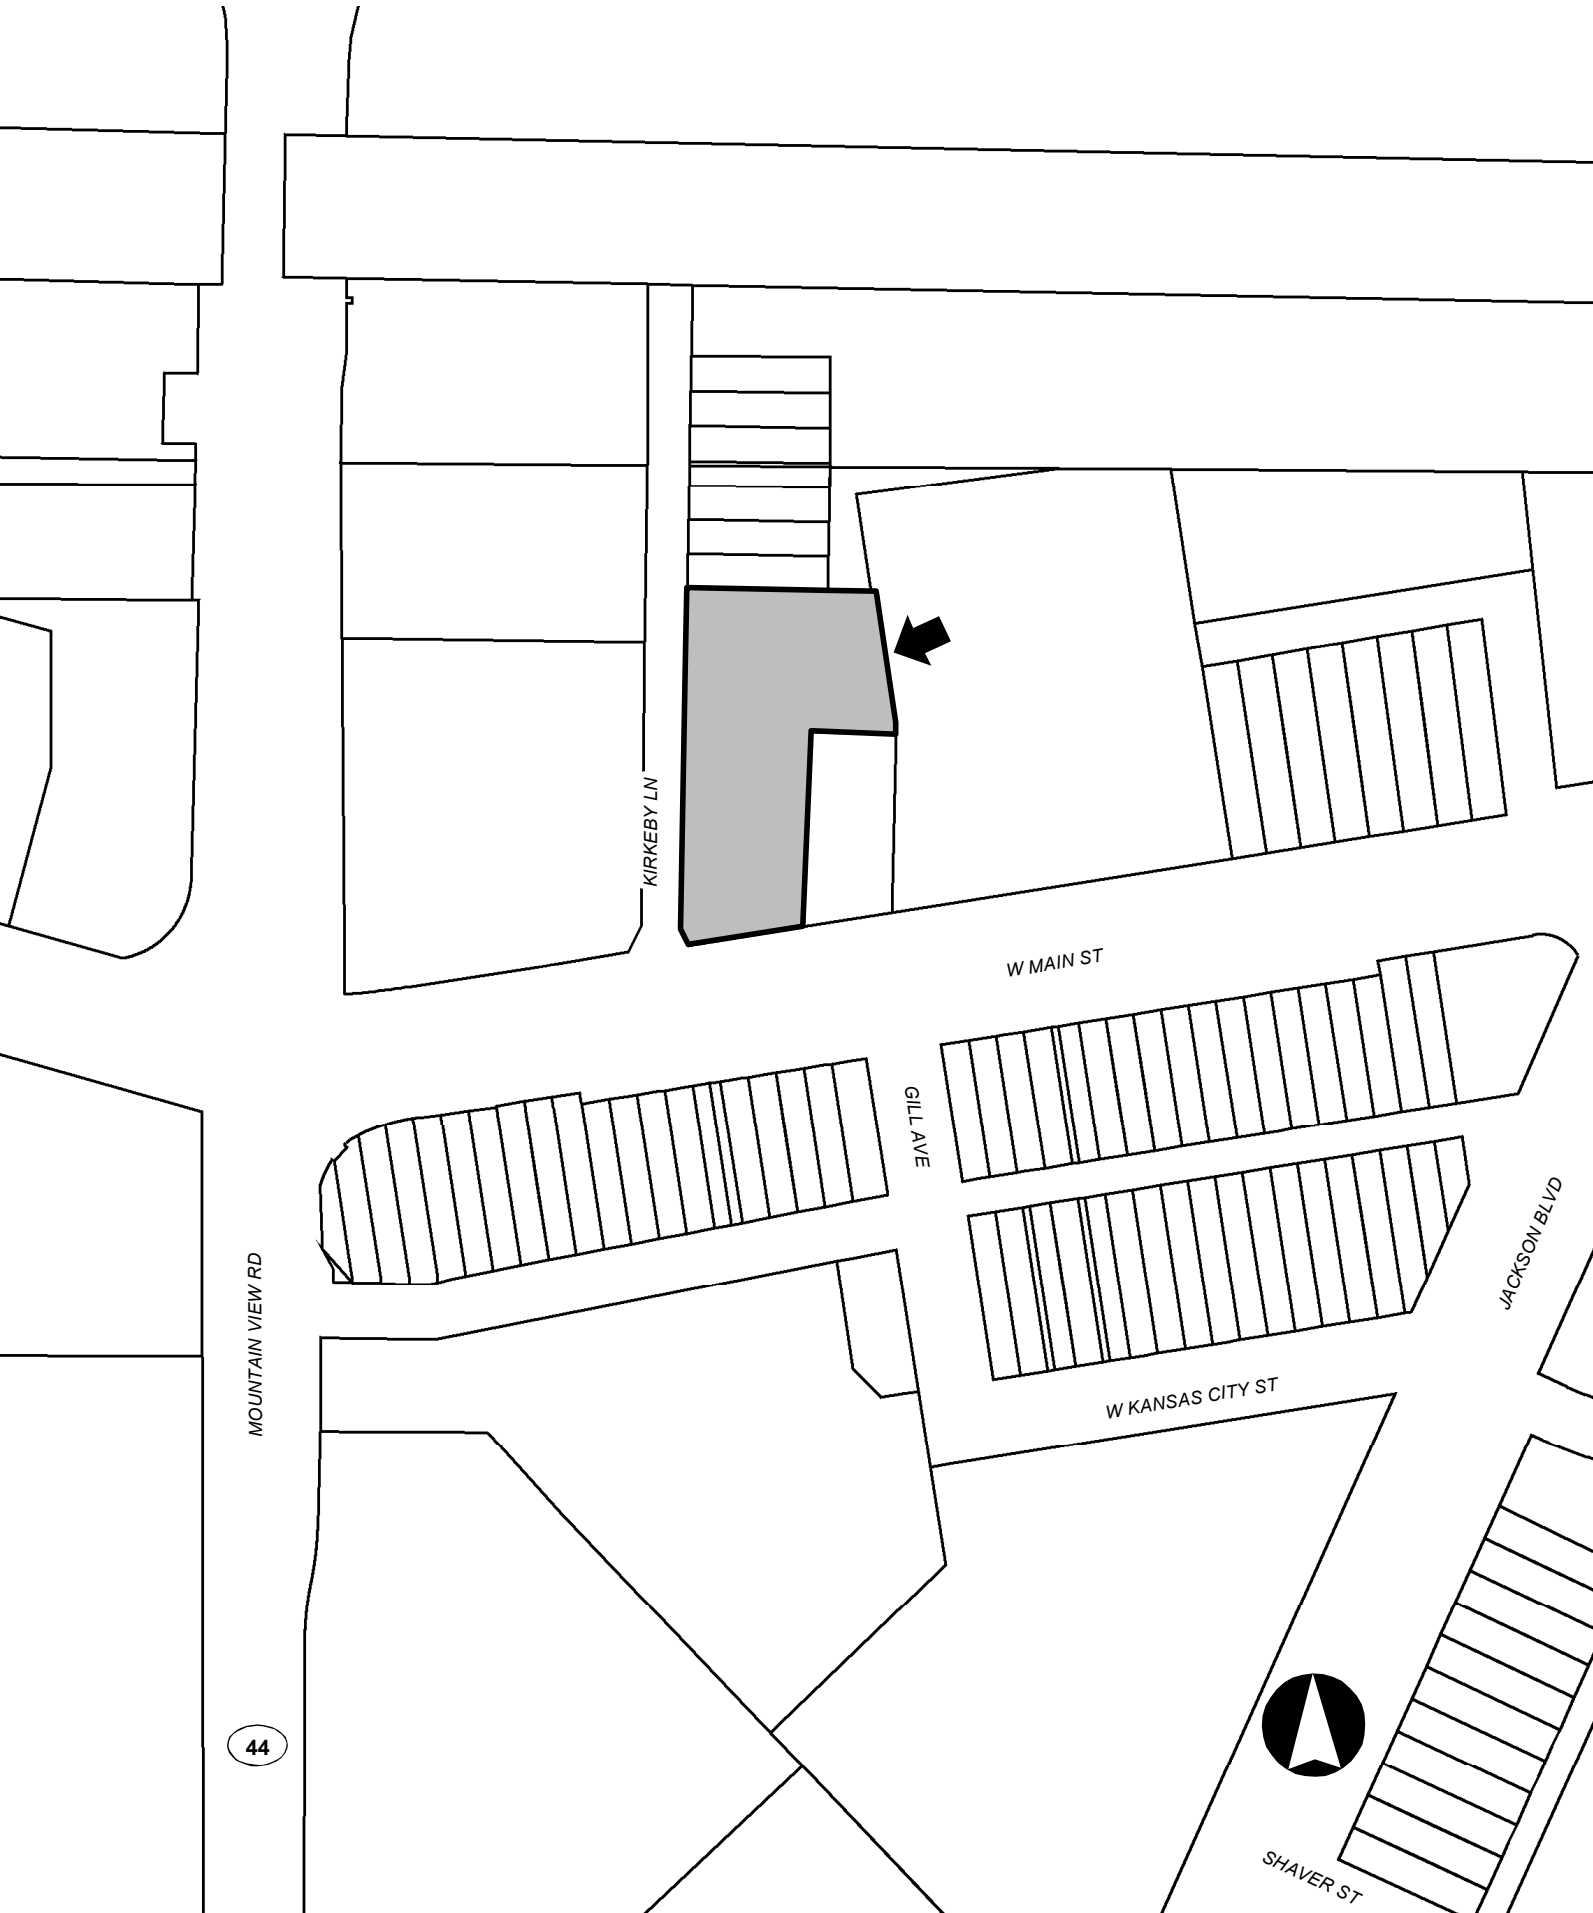

05UR019

MOUNTAIN VIEW RD

44

KIRKEBY LN

W MAIN ST

GILL AVE

W KANSAS CITY ST

SHAVER ST

JACKSON BLVD