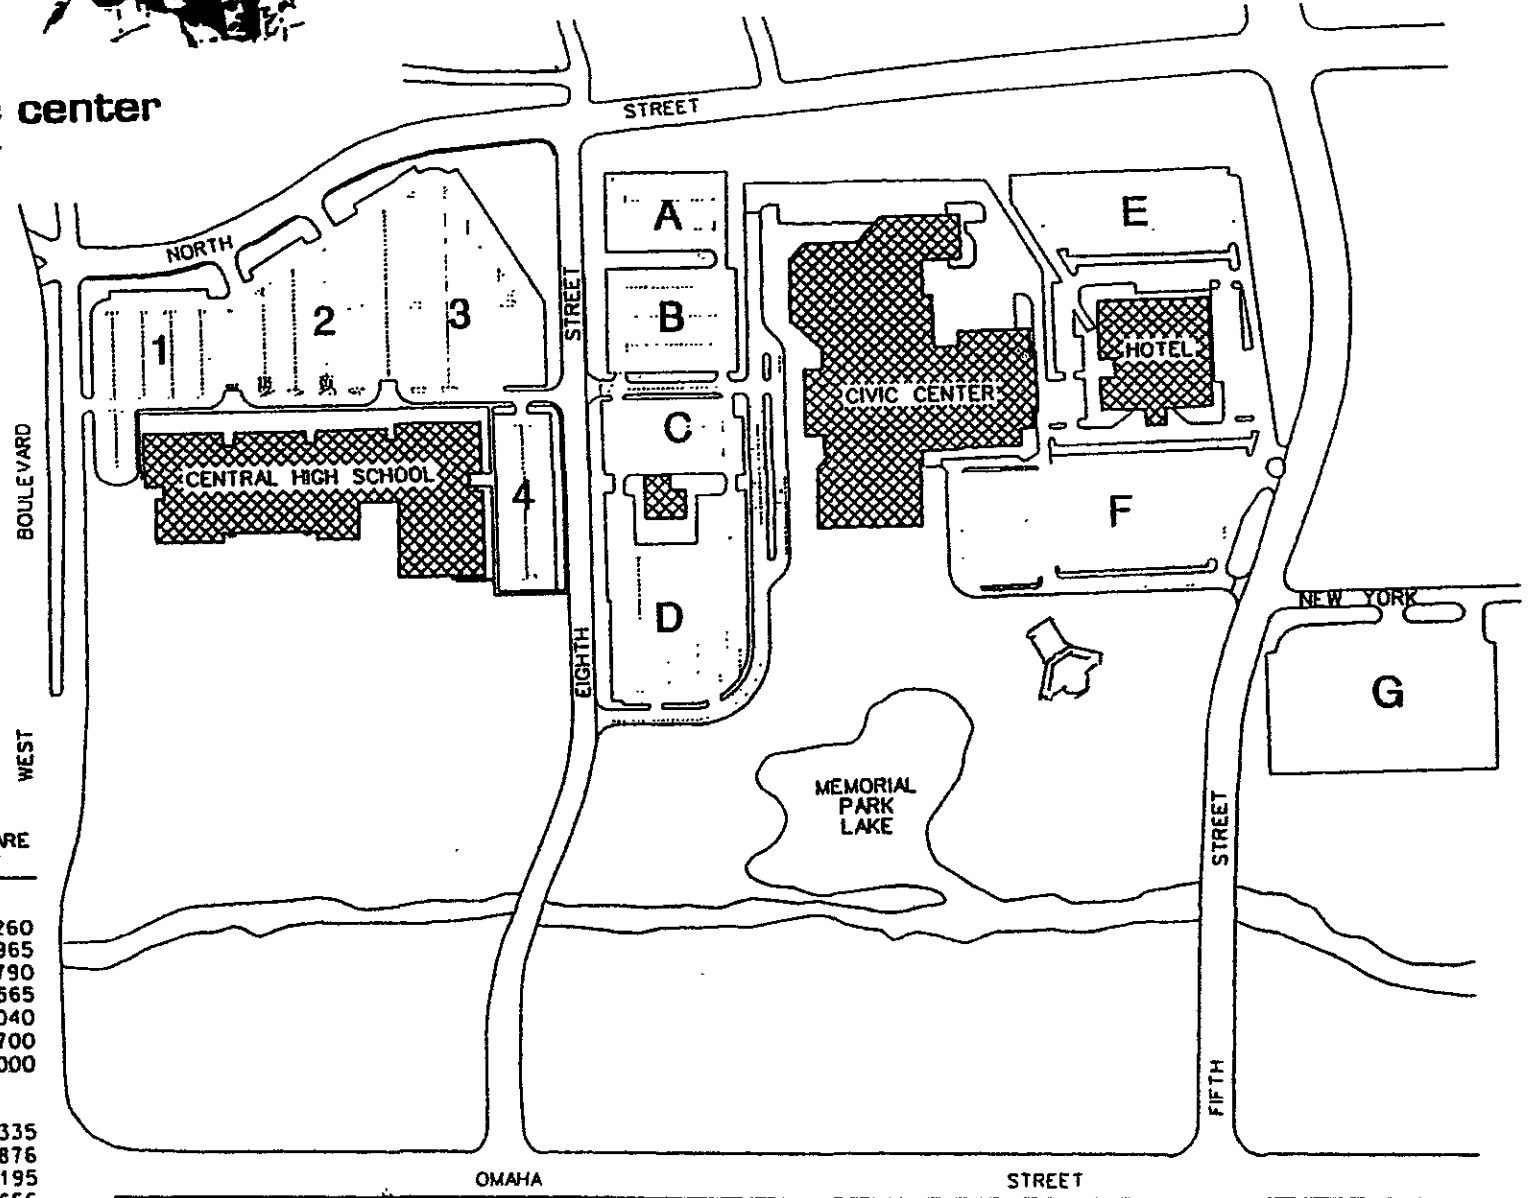

rushmore plaza

civic center

PARKING LOTS 

PARKING LOTS	NUMBER OF PARKING SPACES	SQUARE FEET
<b>CIVIC CENTER</b>		
A	128	46.260
B	197	70.965
C	151	56.790
D	343	119.565
E	280	86.040
F	489	155.700
G	505	147.000
<b>SCHOOL LOTS</b>		
1	210	77.335
2	316	121.876
3	450	140.195
4	168	48.656

**TOTALS**

3.237 1.070.382