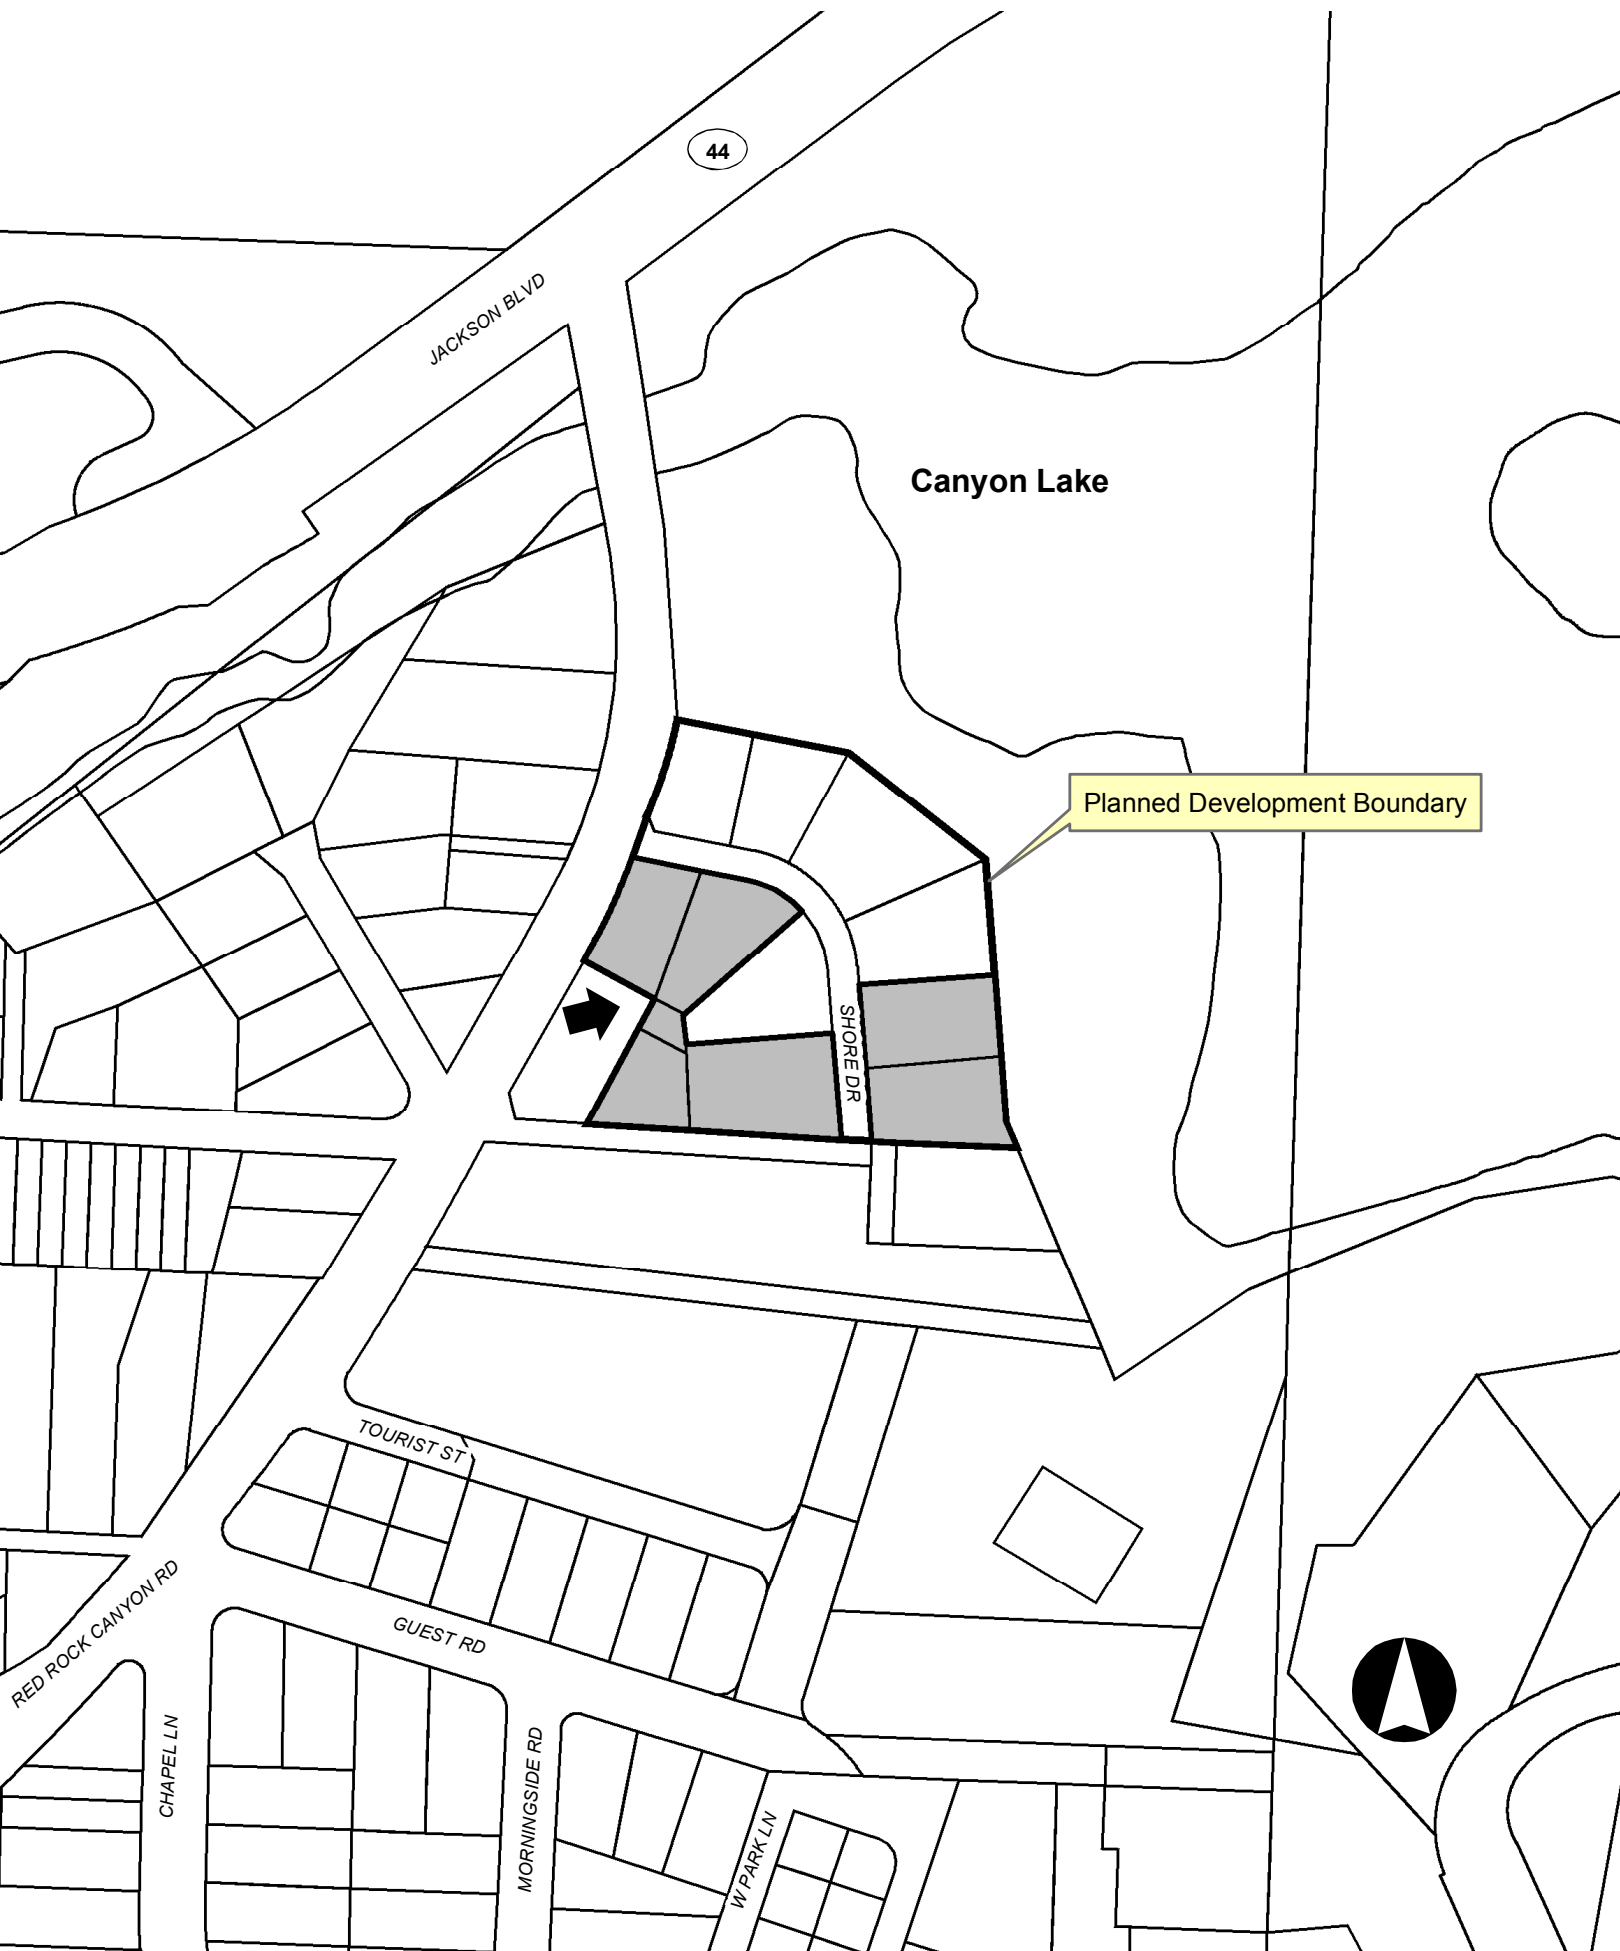

# 05PD088

44

JACKSON BLVD

Canyon Lake

Planned Development Boundary

SHORE DR

TOURIST ST

GUEST RD

RED ROCK CANYON RD

CHAPEL LN

MORNINGSIDE RD

W PARK LN