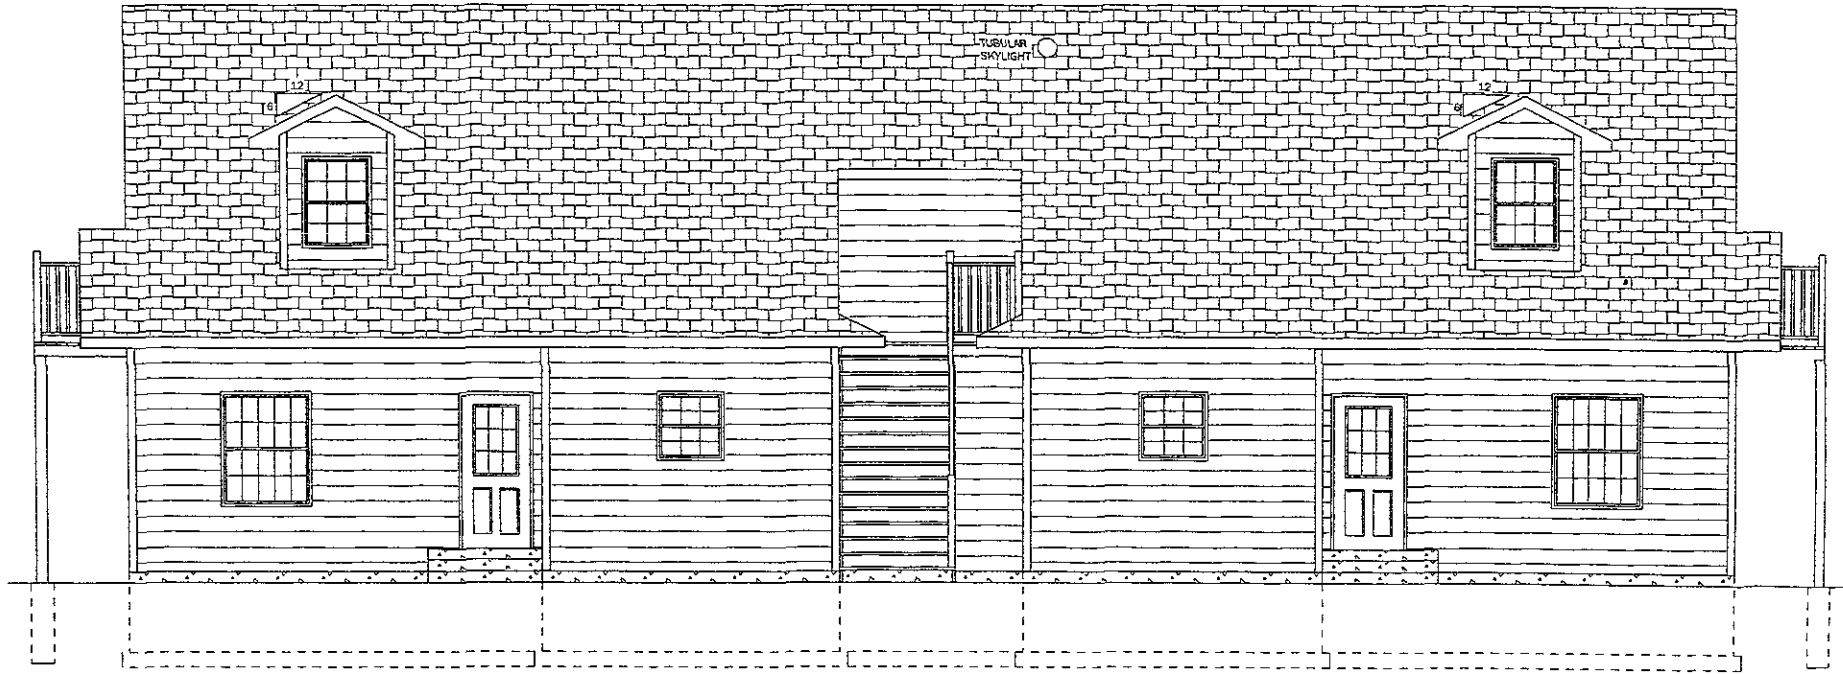

FRONT ELEVATION

SCALE: 3/16" = 1'-0"

REAR ELEVATION

SCALE: 3/16" = 1'-0"

05PD085

LEFT ELEVATION

SCALE: 3/16" = 1'-0"

05PD085

RIGHT ELEVATION

SCALE: 3/16" = 1'-0"