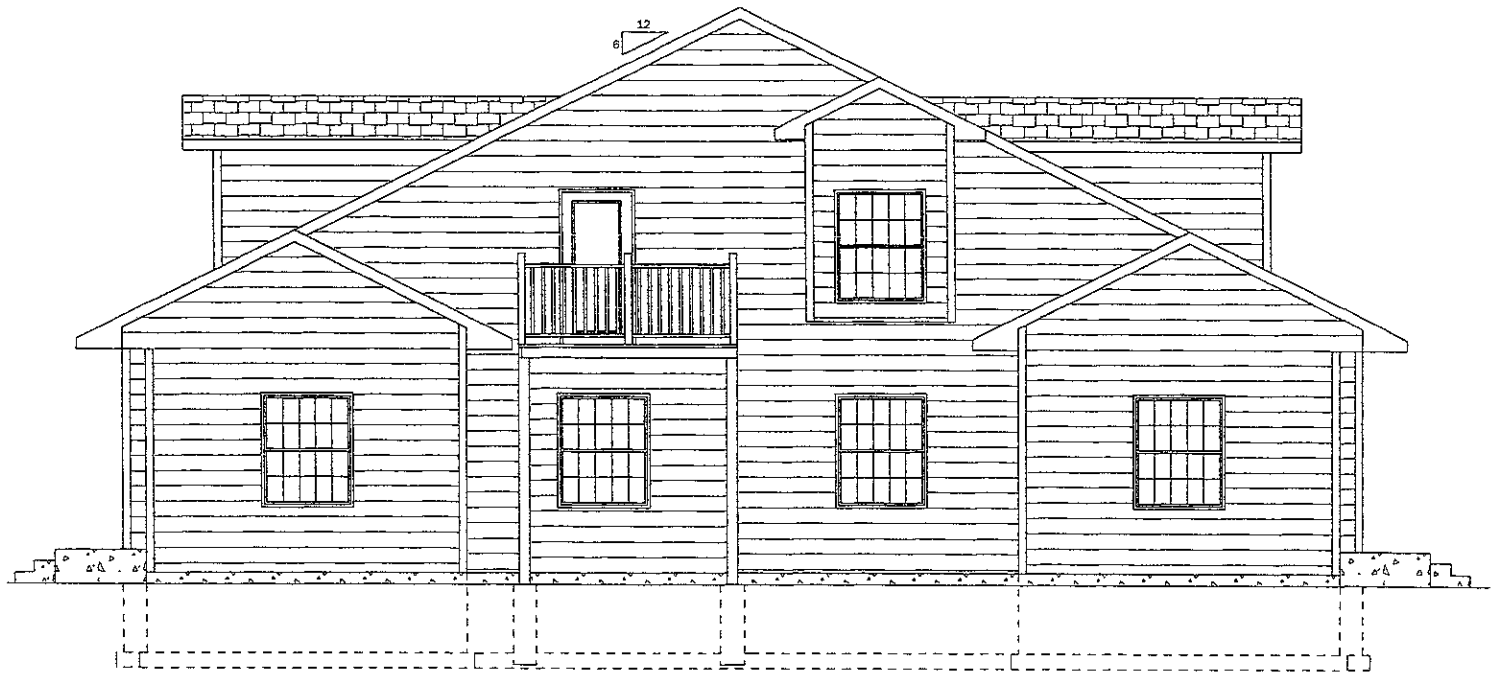

FRONT ELEVATION

SCALE: 3/16" = 1'-0"

REAR ELEVATION

SCALE: 3/16" = 1'-0"

05PD085

LEFT ELEVATION

SCALE: 3/16" = 1'-0"

05PD085

RIGHT ELEVATION

SCALE: 3/16" = 1'-0"