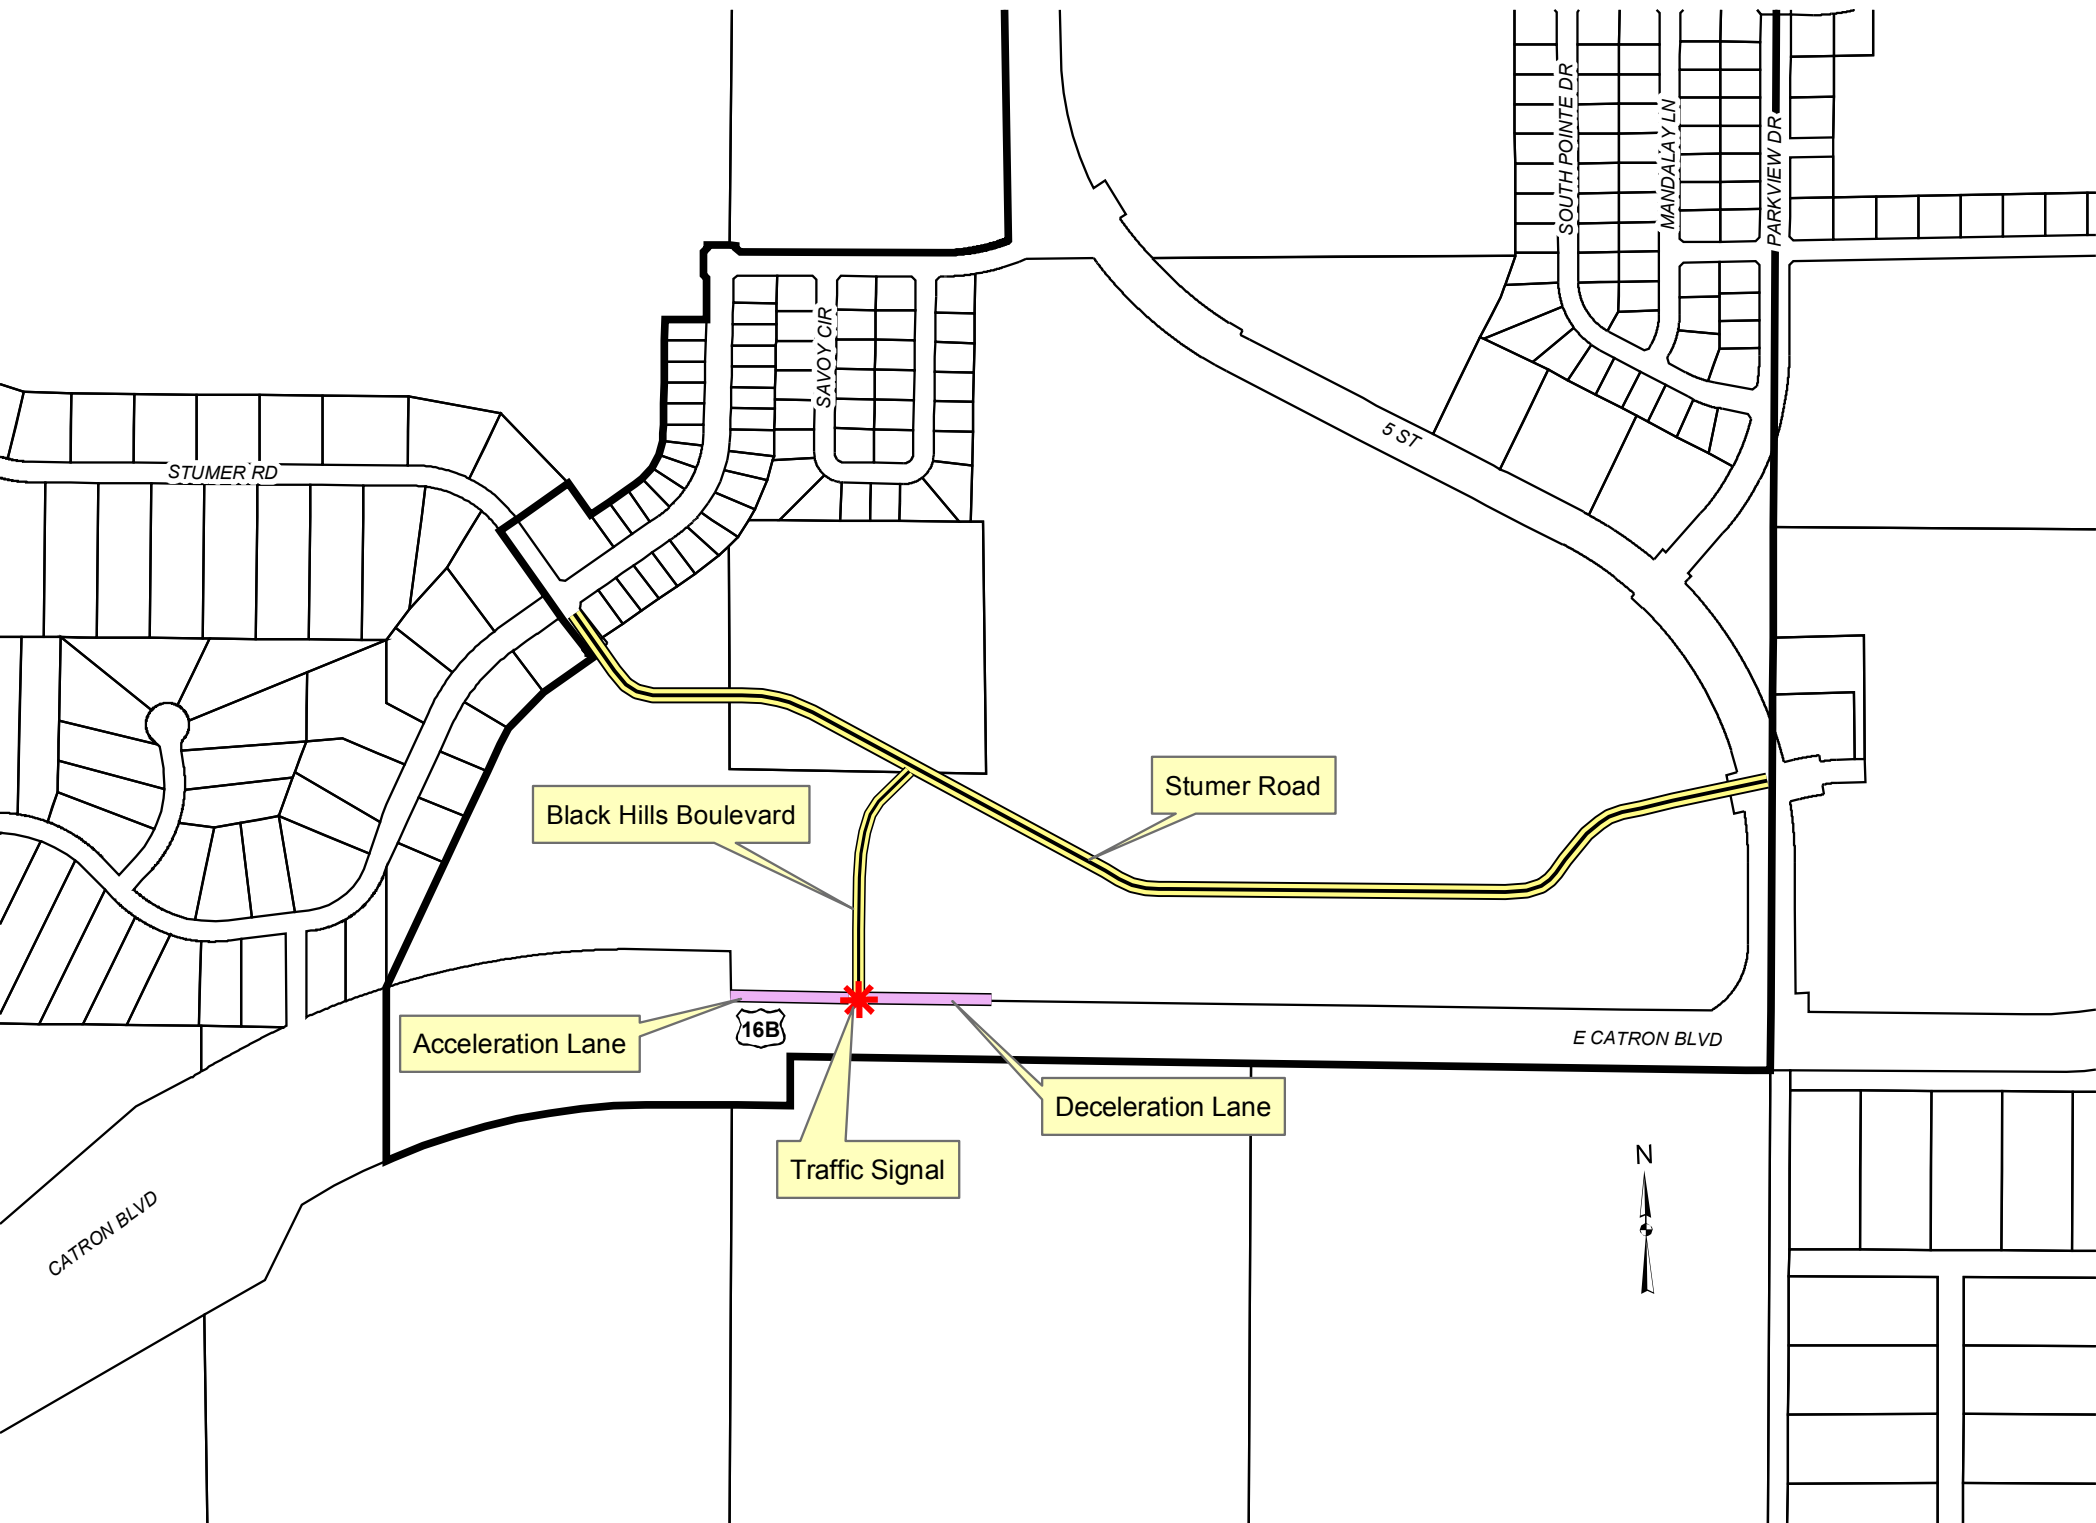

Black Hills Center Tax Increment District - Public Improvements

STUMER RD

SAVOY CIR

5 ST

SOUTH POINTE DR

MANDALAY LN

PARKVIEW DR

Black Hills Boulevard

Stumer Road

Acceleration Lane

16B

Deceleration Lane

Traffic Signal

E CATRON BLVD

CATRON BLVD