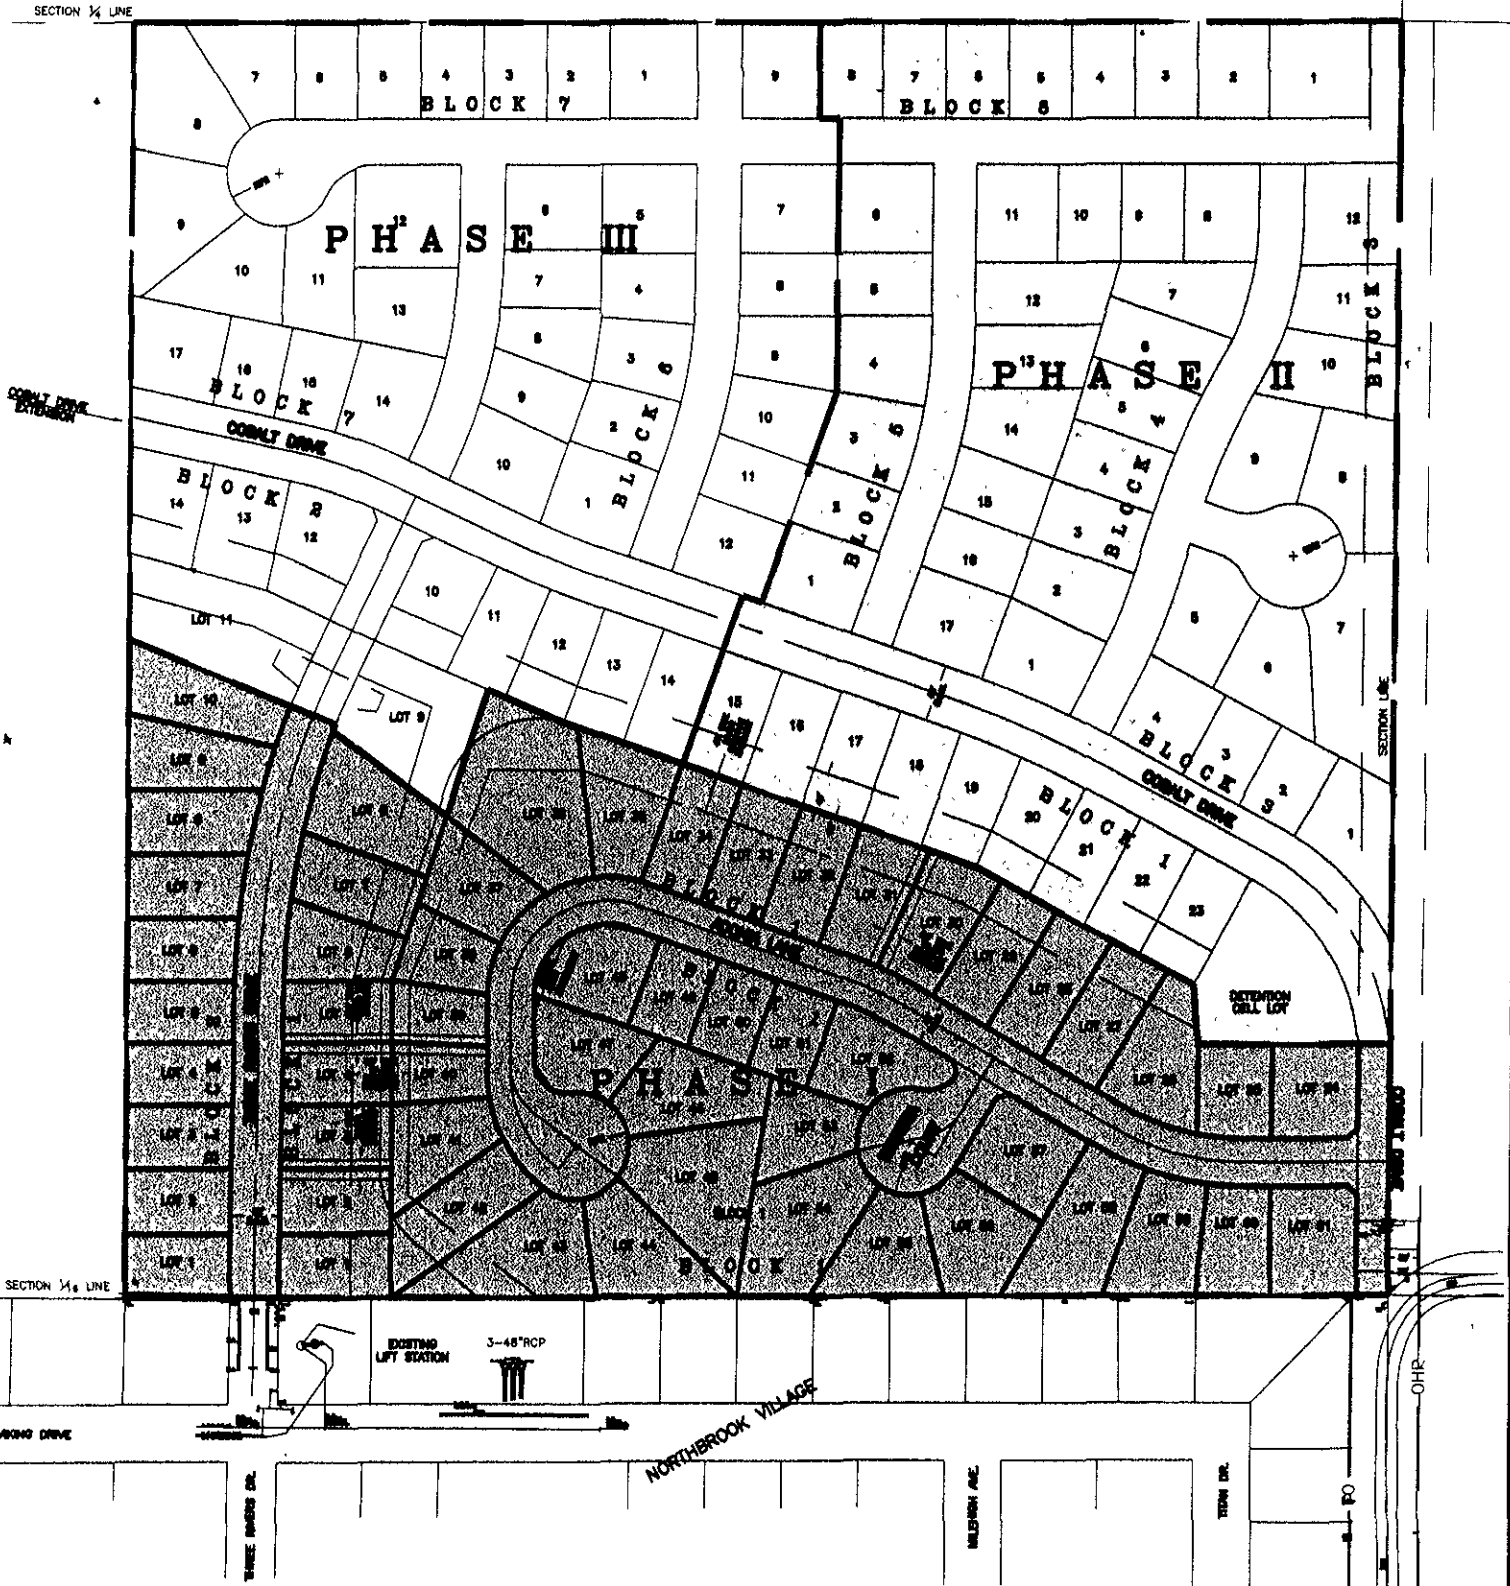

BROOKFIELD P.R.D

RECEIVED

SEP 30 2005

NO SCALE
SEPTEMBER 30, 2005

Rapid City Growth
Management Department

SW 1/4 NE 1/4

C:\DRAWINGS\05\0510\51P-LAN.dwg, 8X11, 9/30/2005 1:36:38 PM