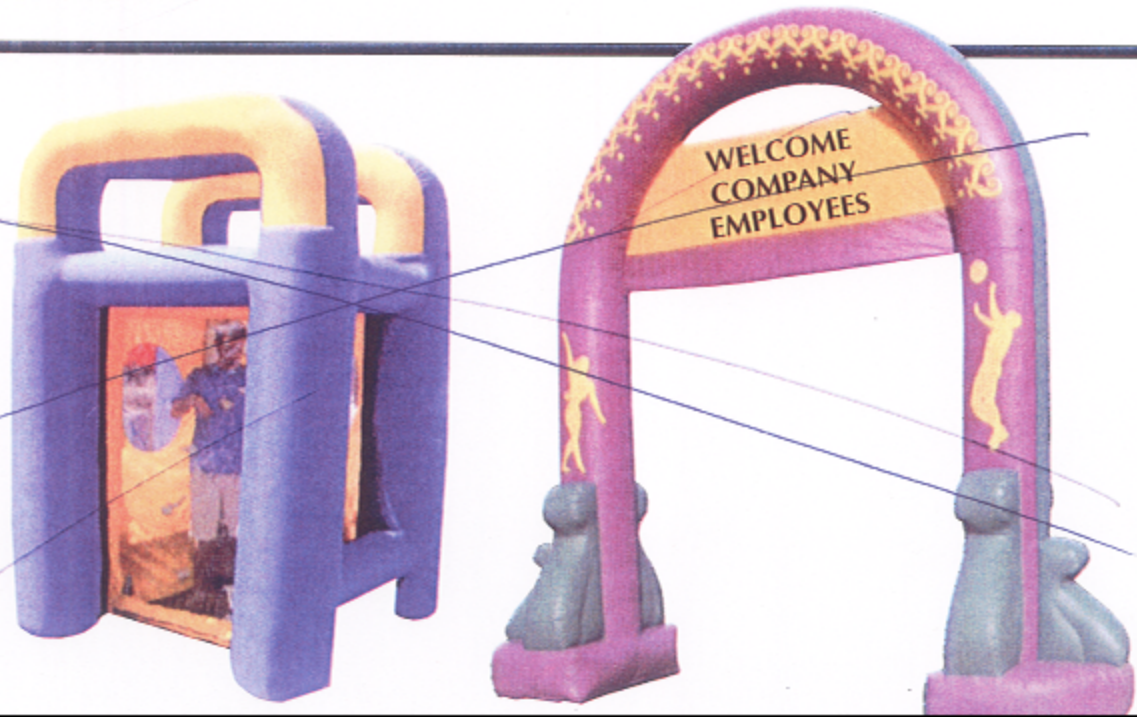

Advertising/Promotions/Parties

TENTS & TABLES/CHAIRS

FRAME TENT - Graceful lines and a serious interior give it a natural appeal for those upscale events where a sophisticated look is desired.

PUSH POLE TENT - An eye-catching tent with its swooped top and sculptured valance. An elegant design that is extremely practical.

TABLES/CHAIRS - Rectangular or round tables.

PROMOTIONAL ITEMS

CASH CUBE - Grab as much money as you can in 30 seconds.

GRAND ENTRANCE - Create your own message with our grand entrance for your next promotion!