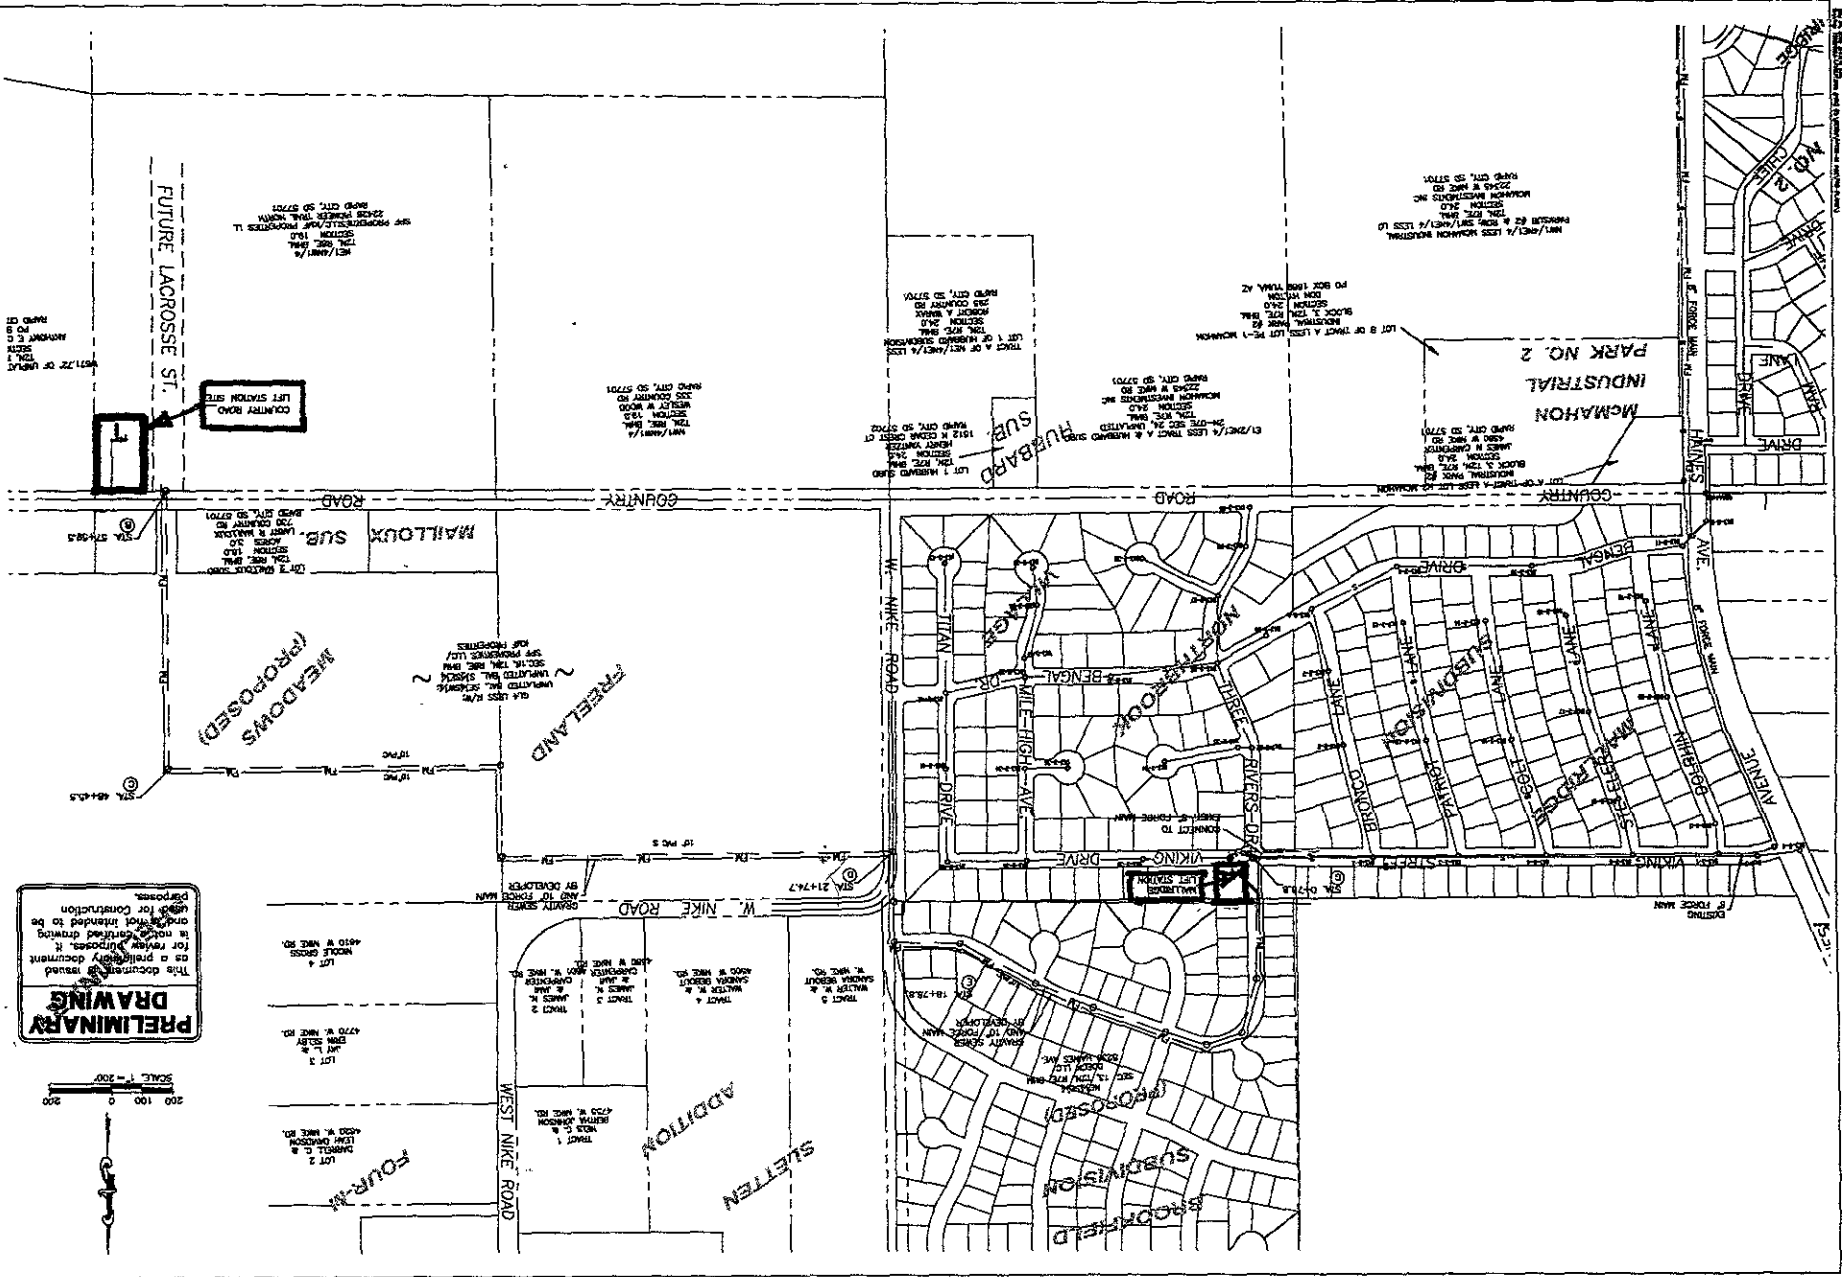

Vicinity Map - Country Road Regional Lift Station

COUNTRY ROAD REGIONAL LIFT STATION

PROJECT LAYOUT

1500 West Fulton Street
 Road City, SD 57102
 Tel: (605) 241-7824
 cbsd@plumline.com

PRELIMINARY DRAWING

This document is issued as a preliminary document for review purposes. It is not certified drawing and is not intended to be used for construction purposes.

SCALE: 1" = 200'

DATE: 11/11/11

DESIGNED BY: [Name]