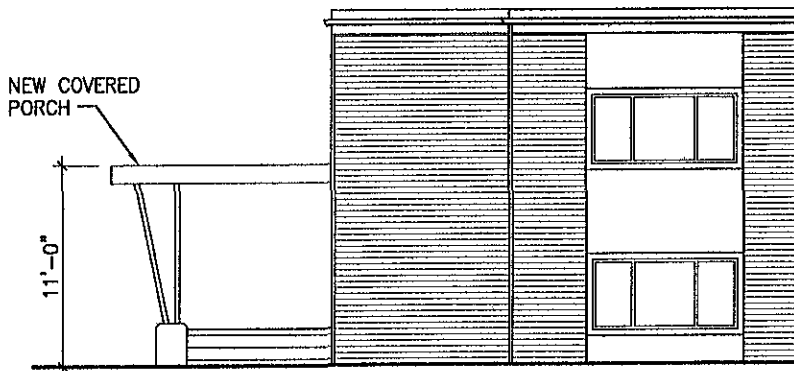

# NORHTERN HEIGHTS - TYPICAL BUILDING ELEVATIONS

SCALE: 1/16" = 1'-0"

ISSUED 06/24/05

JUN 24 2005

Rapid City Growth  
Management Department

SIDE ELEVATION

FRONT ELEVATION

TSP, Inc.  
600 Kansas City Street  
Rapid City, SD 57701