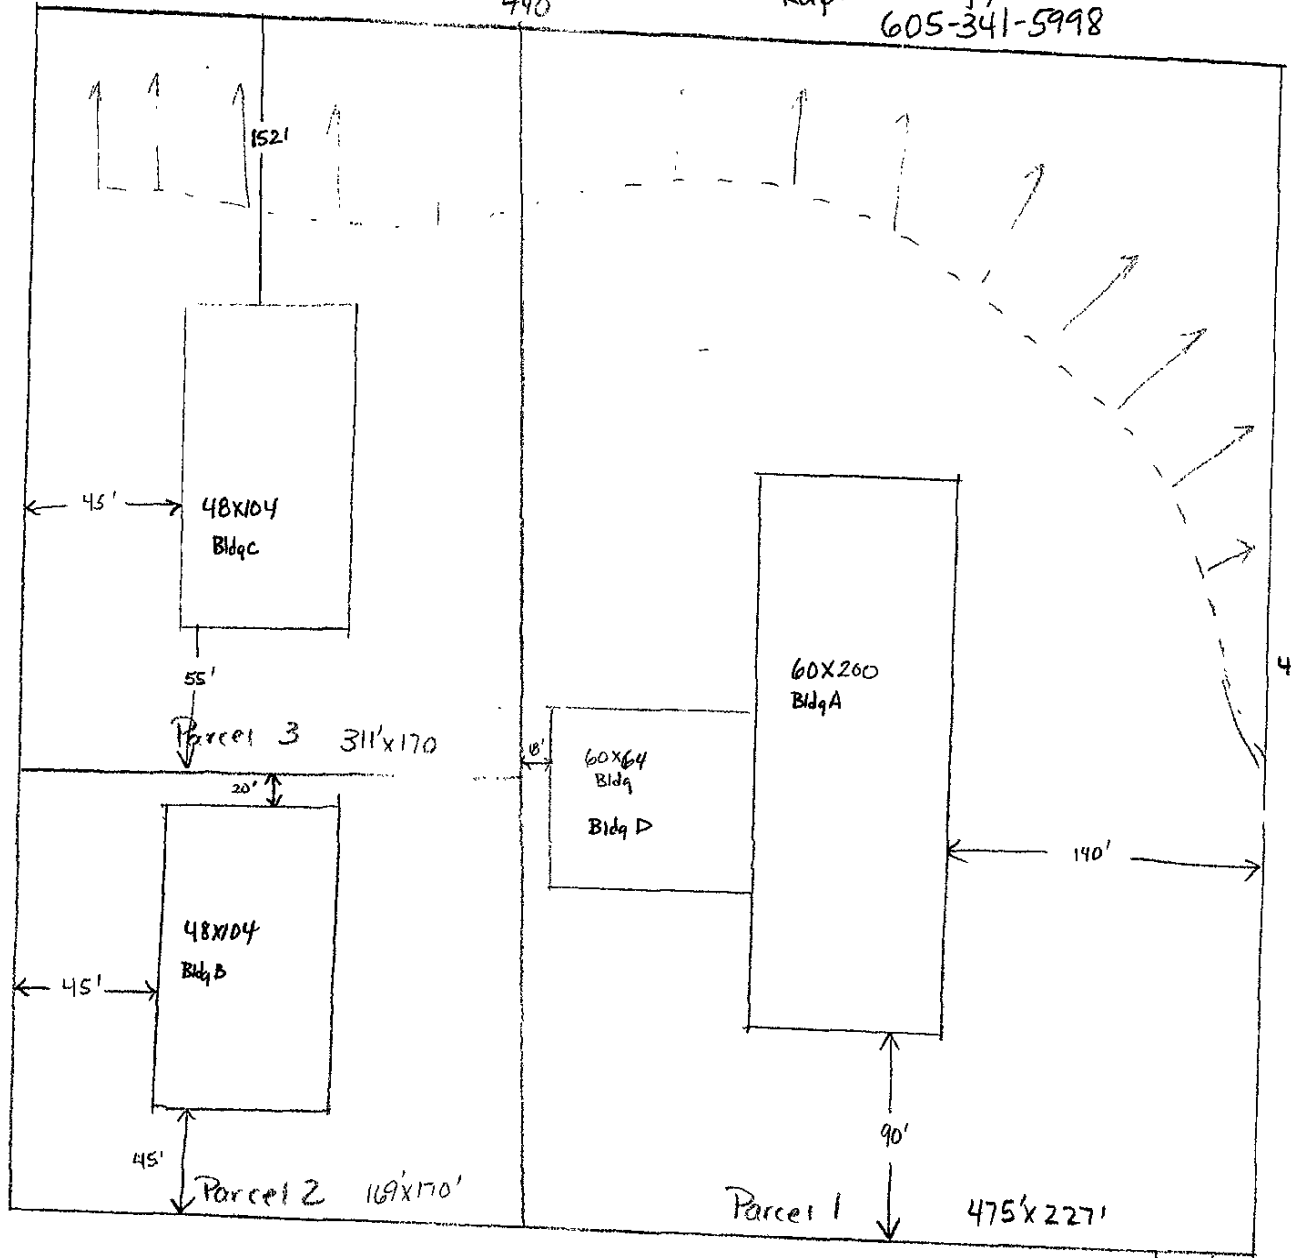

04PL154

Hewey Clementson  
PO BOX 2213  
Rapid City, SD 57709  
605-341-5998

144'  
Scale

440'

Hwy 79 South

Hwy 79 South

③ ②