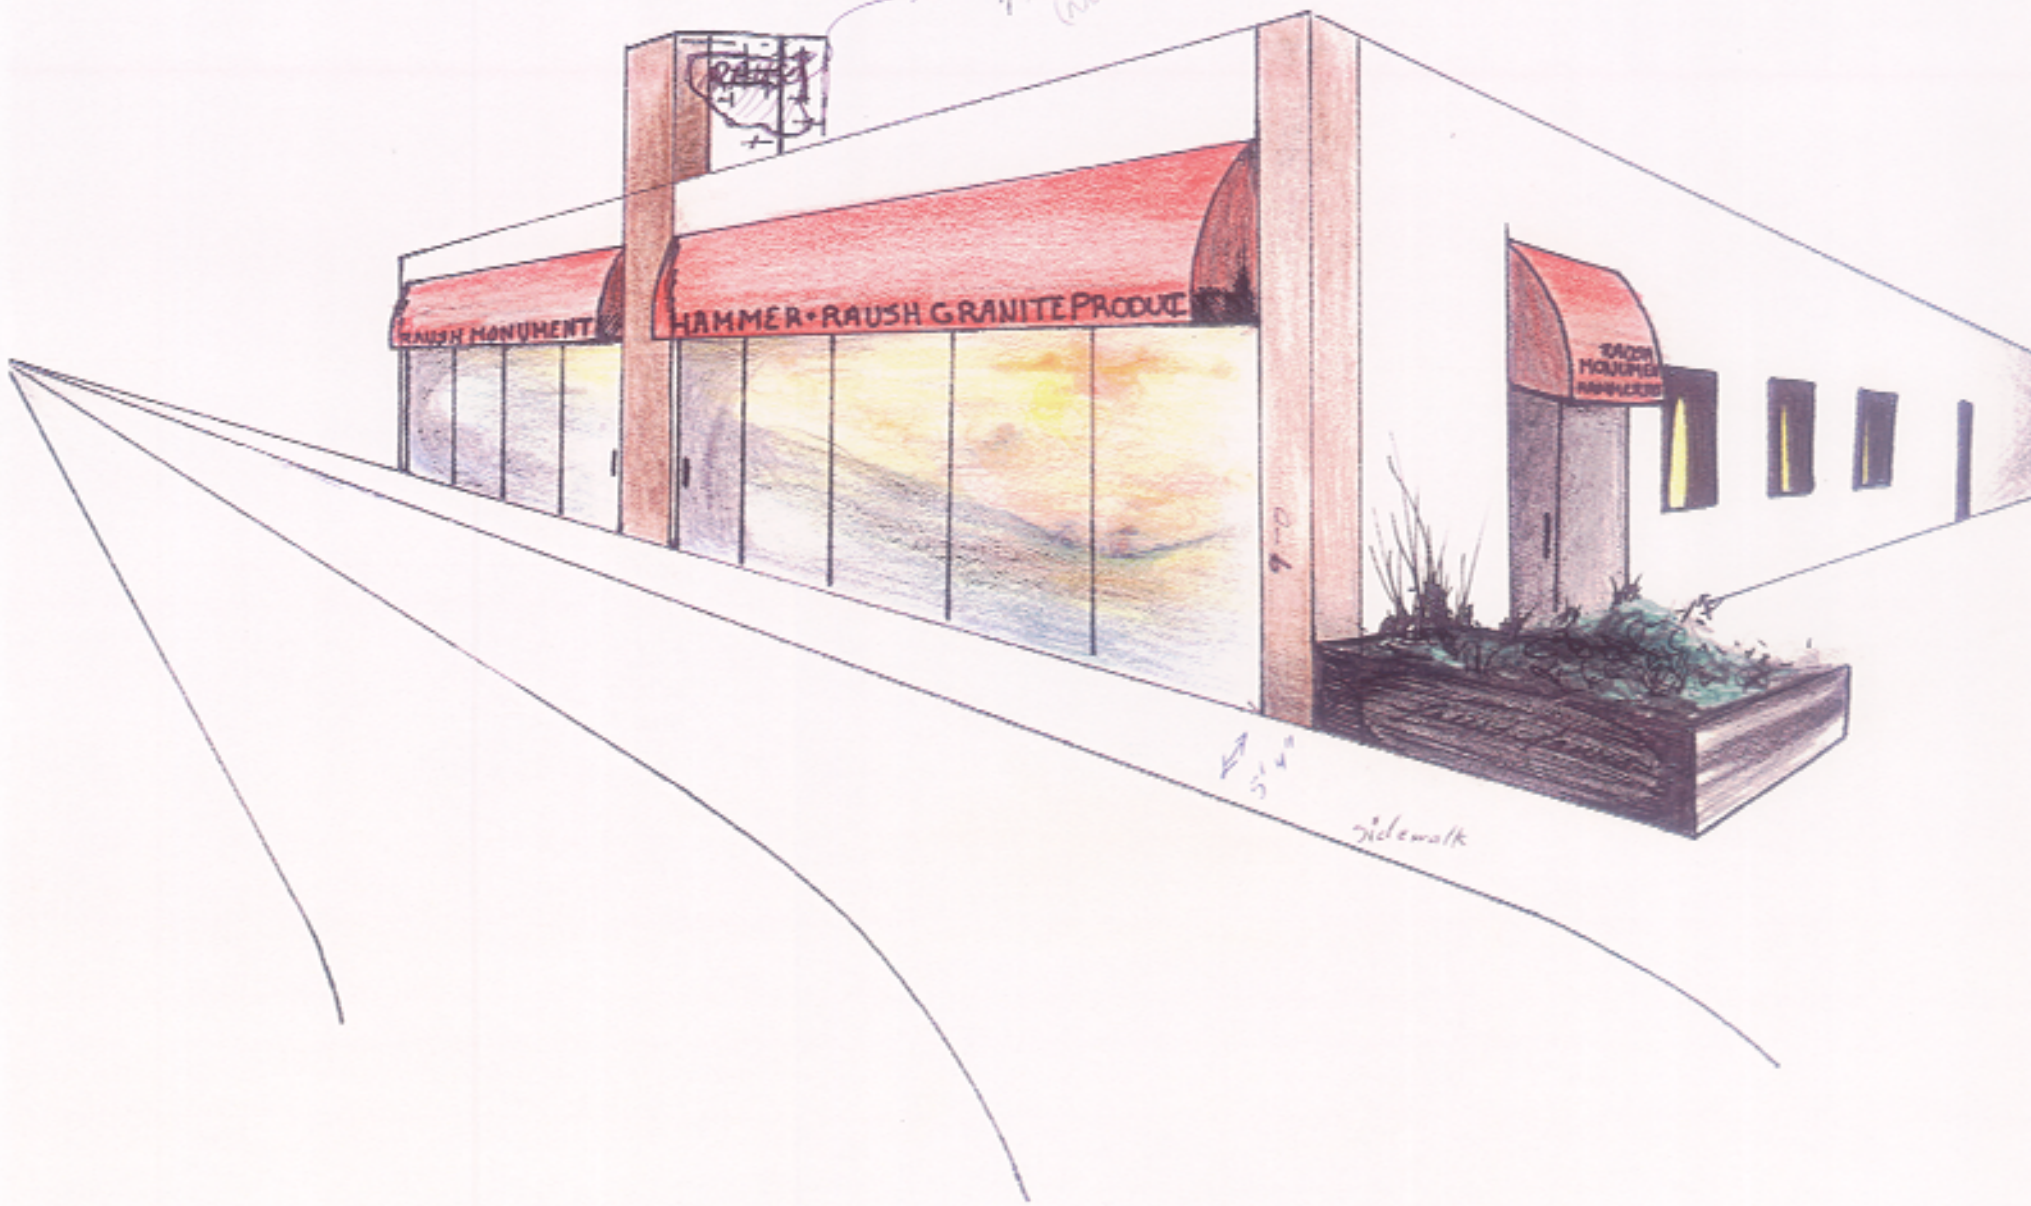

05UR001

RAUSH  
Sign

Sign also  
7'x5' +/-  
(No side sign)

sidewalk