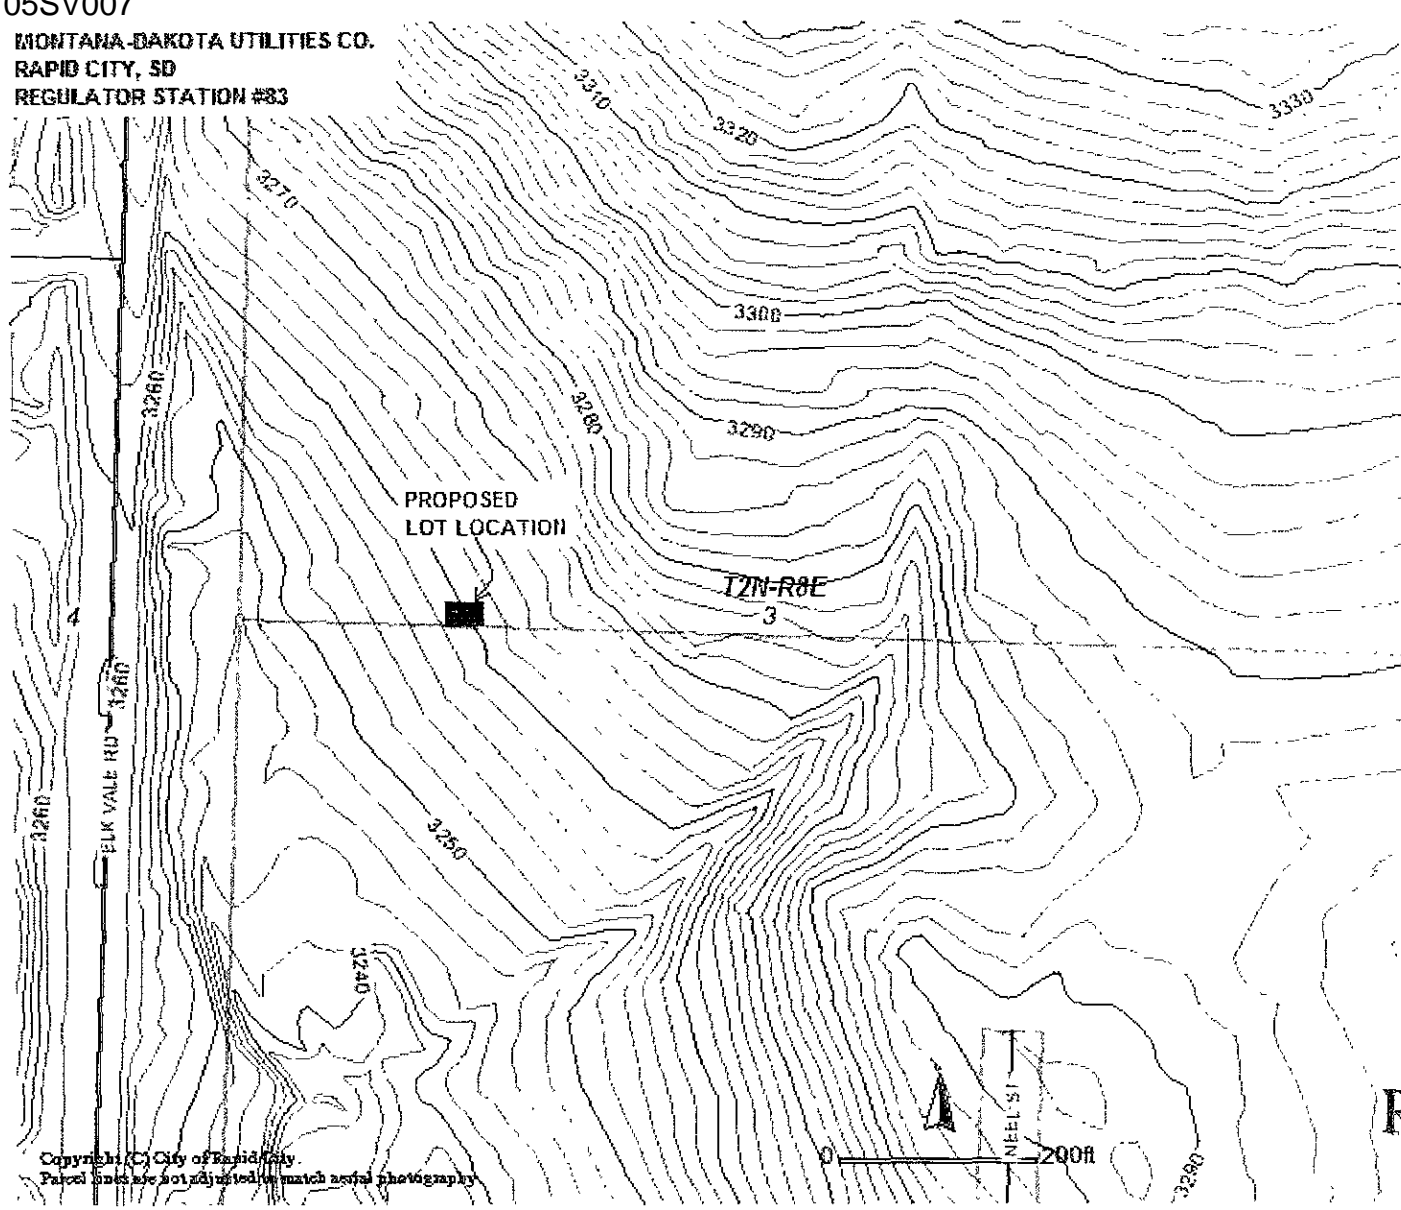

05SV007

MONTANA-DAKOTA UTILITIES CO.
RAPID CITY, SD
REGULATOR STATION #83

RECEIVED

JAN 25 2005

Rapid City Growth
Management Department

Copyright (C) City of Rapid City.
Parcel lines are not adjusted to match aerial photography.

0 800ft

05SV007

MONTANA-DAKOTA UTILITIES CO.
RAPID CITY, SD
REGULATOR STATION #83

Copyright (C) City of Rapid City.
Parcel lines are not adjusted to match aerial photography.

RECEIVED

JAN 25 2005

Rapid City Growth
Management Department