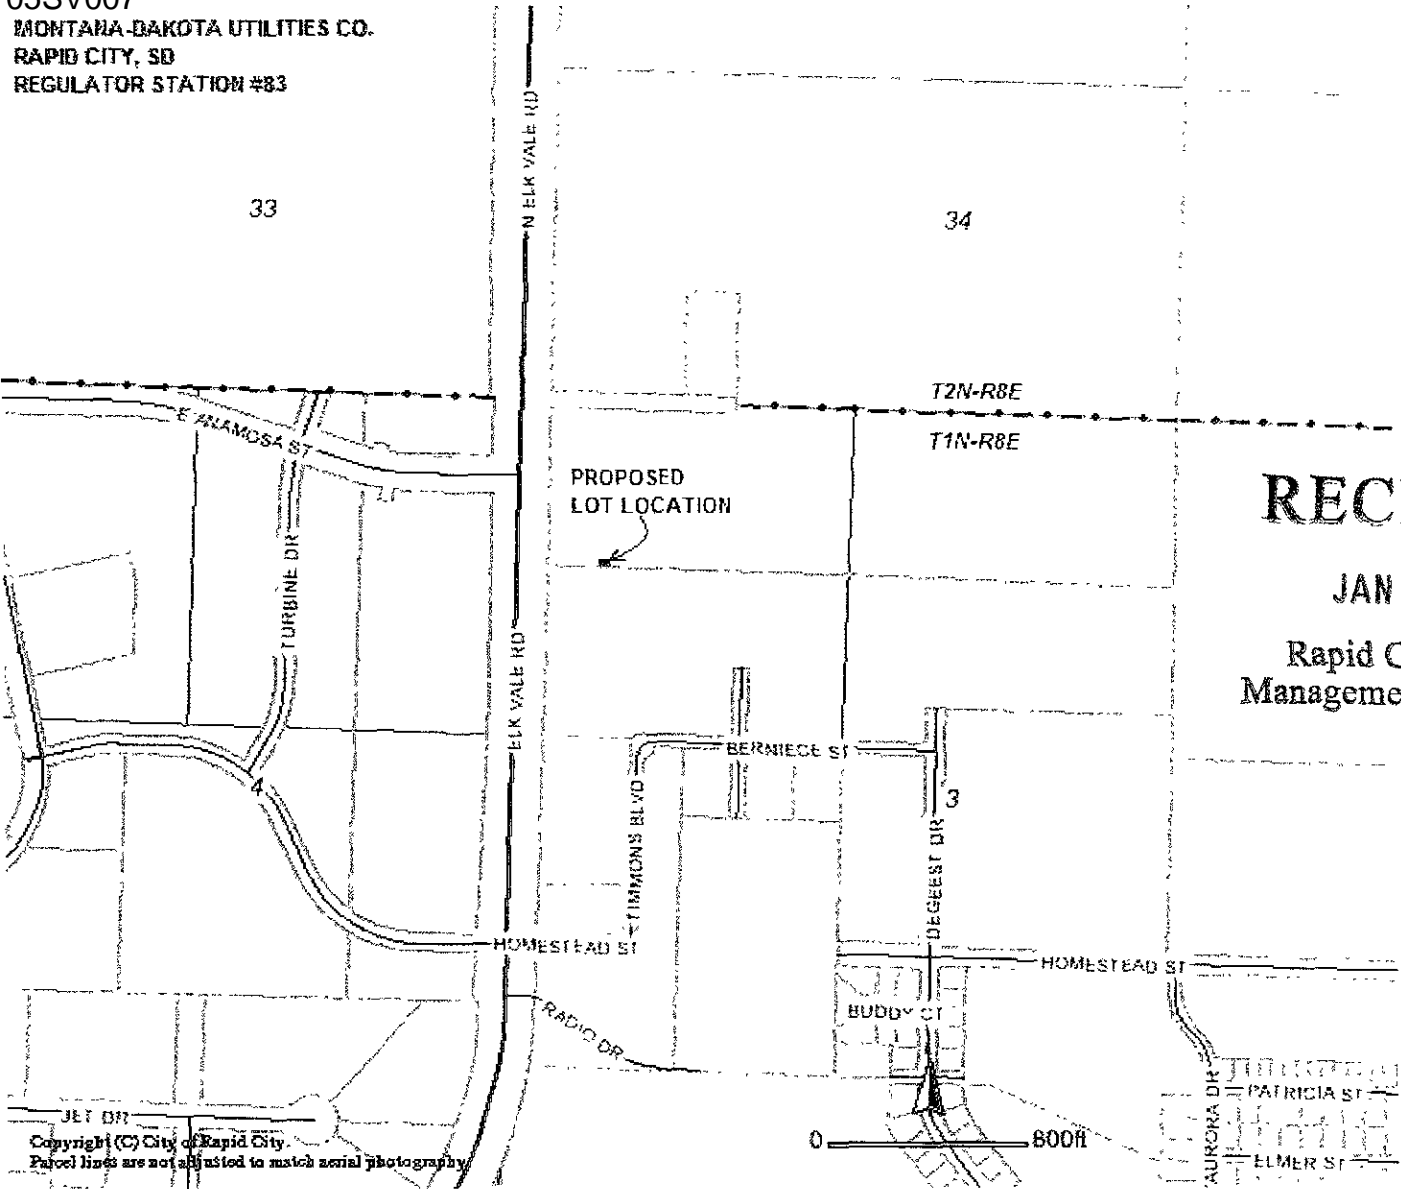

05SV007

MONTANA-DAKOTA UTILITIES CO.
RAPID CITY, SD
REGULATOR STATION #83

RECEIVED

JAN 25 2005

Rapid City Growth
Management Department

Copyright (C) City of Rapid City.
Parcel lines are not adjusted to match aerial photography.

0 800ft

05SV007

MONTANA-DAKOTA UTILITIES CO.
RAPID CITY, SD
REGULATOR STATION #83

Copyright (C) City of Rapid City.
Parcel lines are not adjusted to match aerial photography.

RECEIVED

JAN 25 2005

Rapid City Growth
Management Department