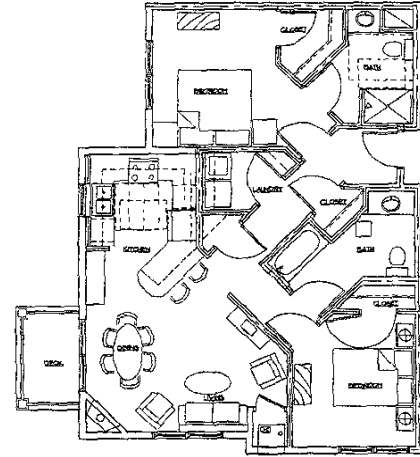

UNIT 19 ONE BEDROOM PLUS DEN
12'11" x 17'0"

UNIT 1A 1 BEDROOM PLUS DEN
12'11" x 17'0"

UNIT 2 OFF 2 OFFICE + CONFERENCE
12'11" x 17'0"

UNIT 5C 2 BEDROOM
12'11" x 17'0"

UNIT 2D 2 BEDROOM PLUS DEN
12'11" x 17'0"

UNIT 2A 2 BEDROOM
12'11" x 17'0"

UNIT 2B 2 BEDROOM
12'11" x 17'0"