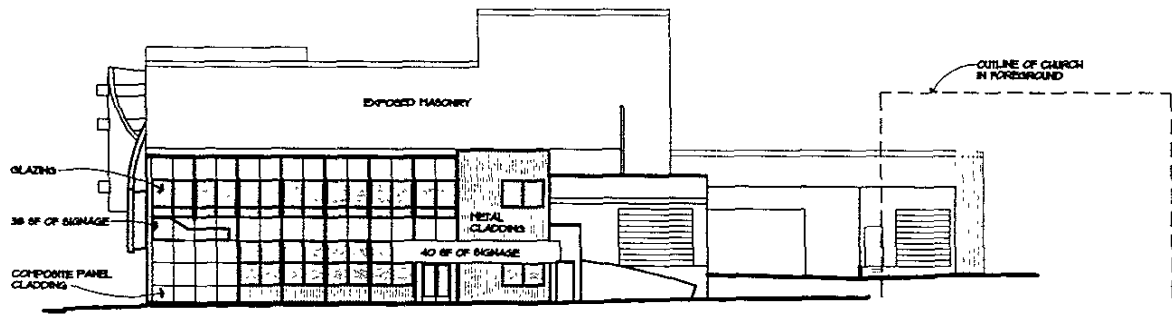

DAHL ARTS CENTER EXPANSION 187 SOUTH DAKOTA 18/10/04  
RAPID CITY, SOUTH DAKOTA 18/10/04

EAST AND NORTH ELEVATIONS

ARCHITECTURE  
THURSTON DESIGN GROUP

7TH STREET ELEVATION  
R16

KANSAS CITY STREET ELEVATION  
R16