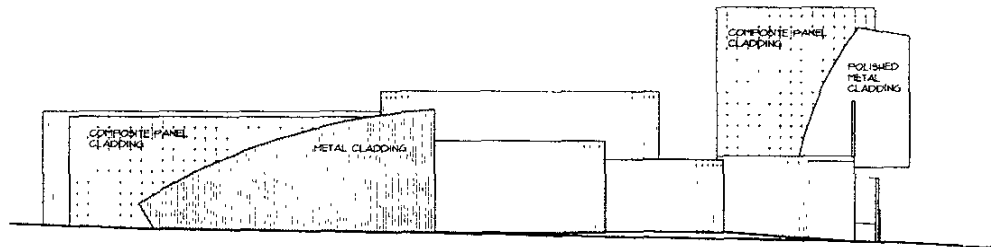

DAHL ARTS CENTER EXPANSION 187 SOUTH DAKOTA 18/10/04  
RAPID CITY, SOUTH DAKOTA 18/10/04

EAST AND NORTH ELEVATIONS

ARCHITECTURE  
THURSTON DESIGN GROUP

7TH STREET ELEVATION  
R16

KANSAS CITY STREET ELEVATION  
R16