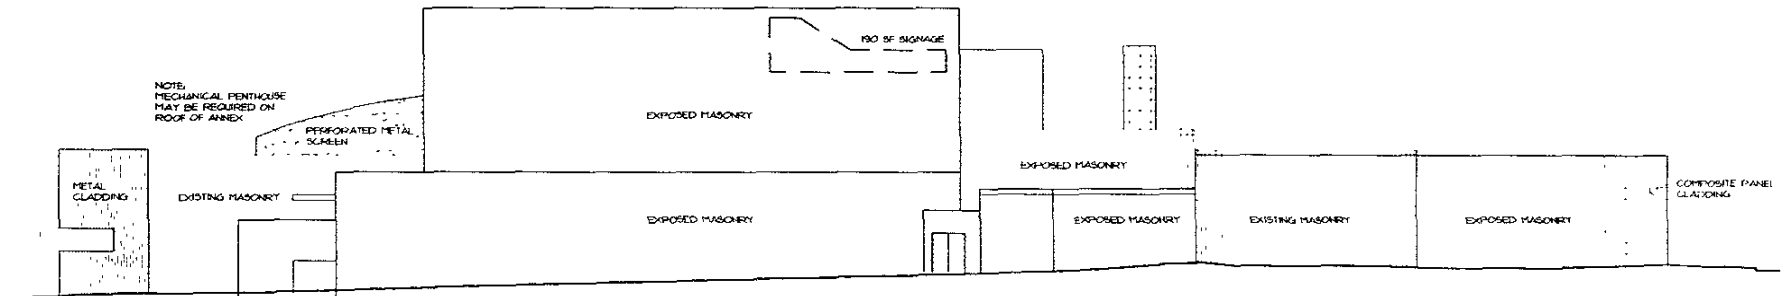

⊙ WEST (ALLEY) ELEVATION
NTS

DAHL ARTS
CENTER EXPANSION 135
RAPID CITY, SOUTH DAKOTA 12/10/04

WEST AND SOUTH
ELEVATIONS

ARCHITECTS
THURSTON DESIGN GROUP
1100 13th Street
Rapid City, SD 57701
P: 605.342.1111
F: 605.342.1112