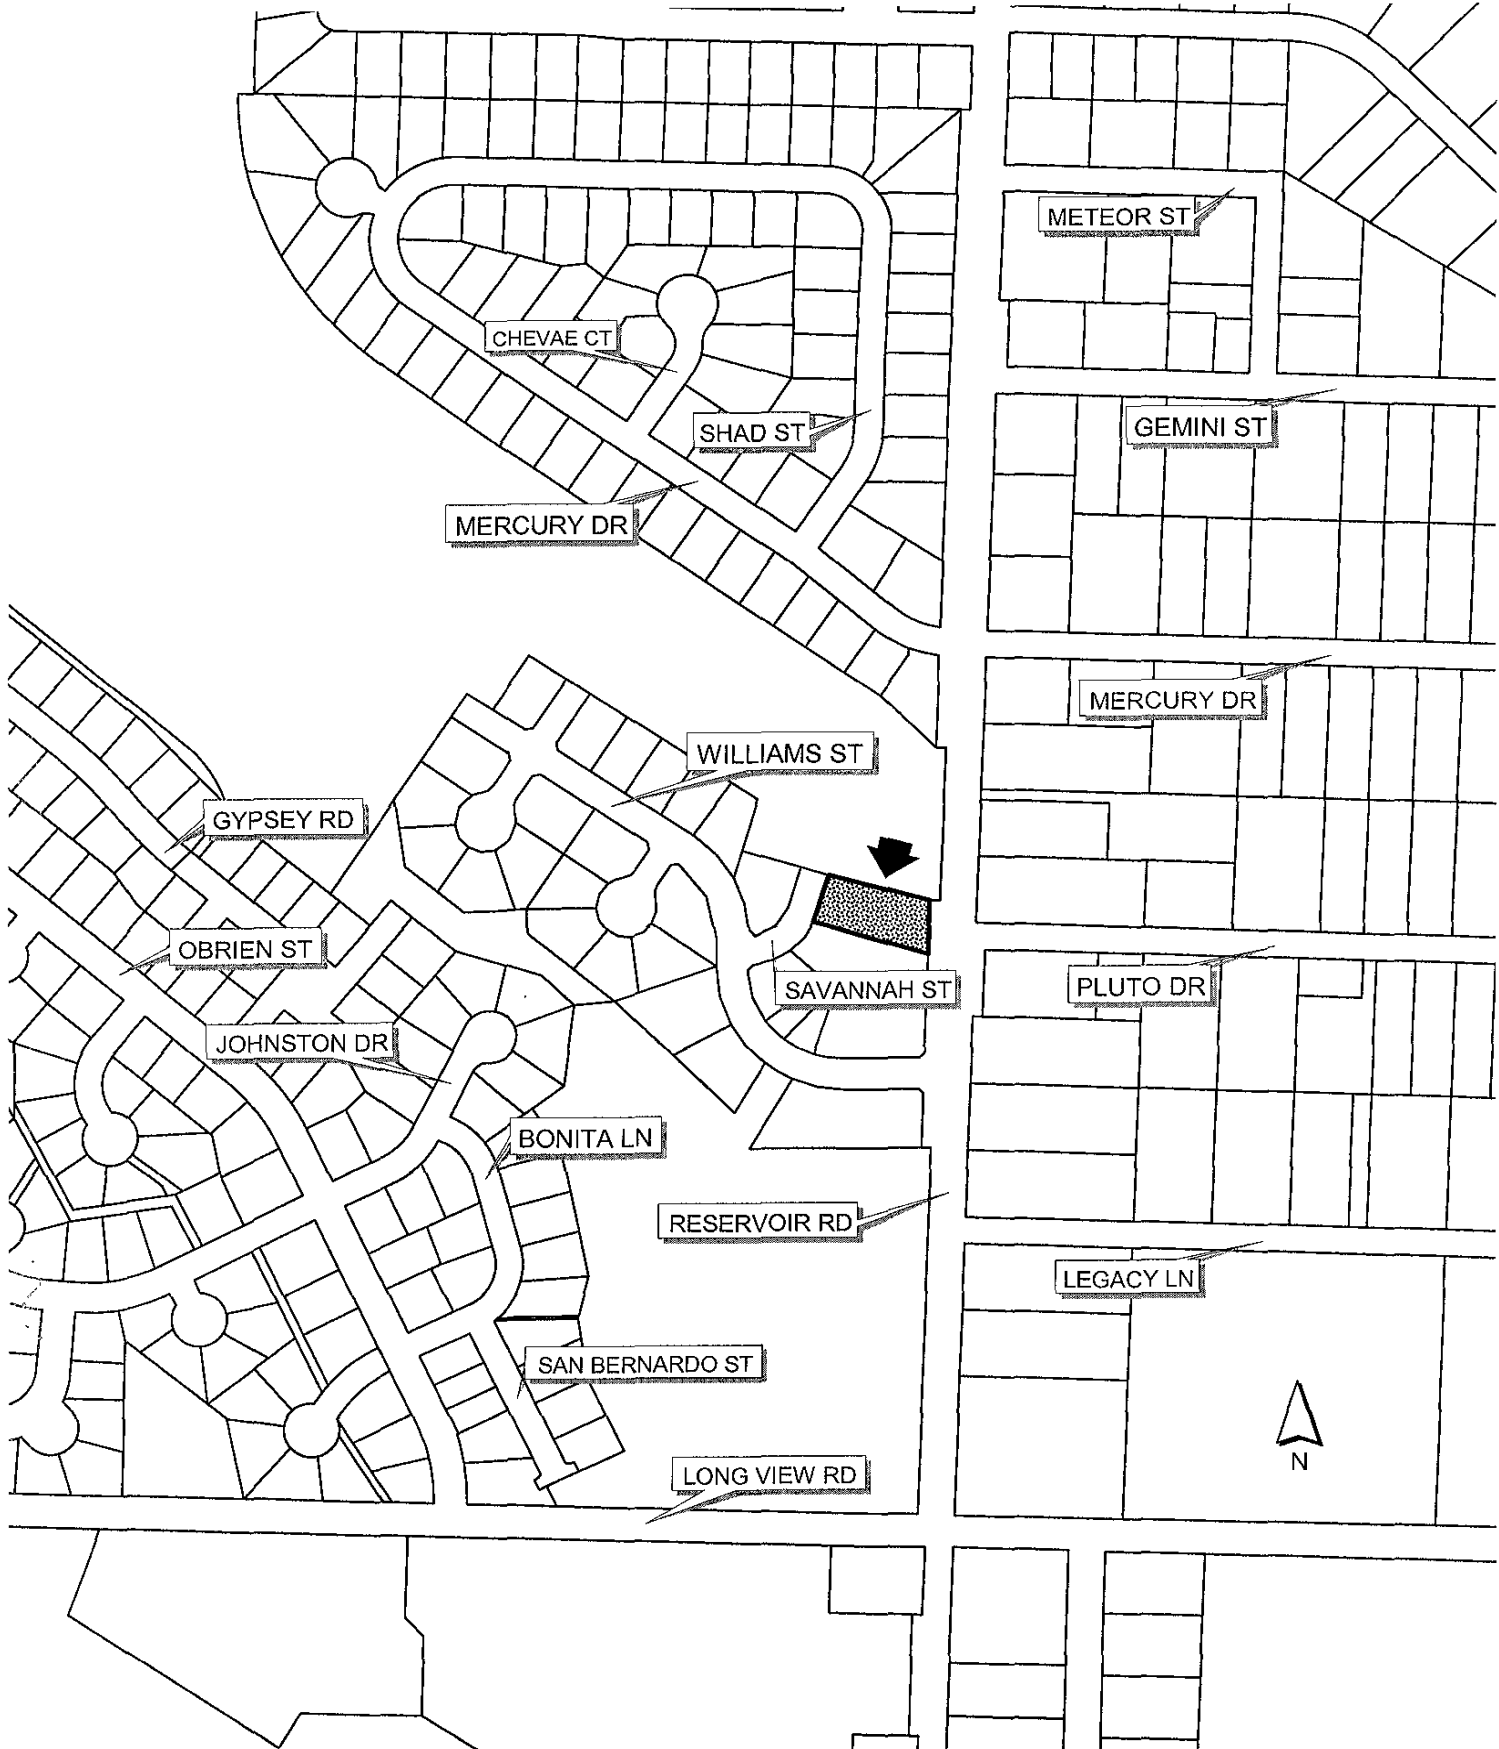

# 04PL159

CHEVAE CT

SHAD ST

MERCURY DR

METEOR ST

GEMINI ST

MERCURY DR

WILLIAMS ST

GYPSEY RD

SAVANNAH ST

OBRIEN ST

PLUTO DR

JOHNSTON DR

BONITA LN

RESERVOIR RD

LEGACY LN

SAN BERNARDO ST

LONG VIEW RD