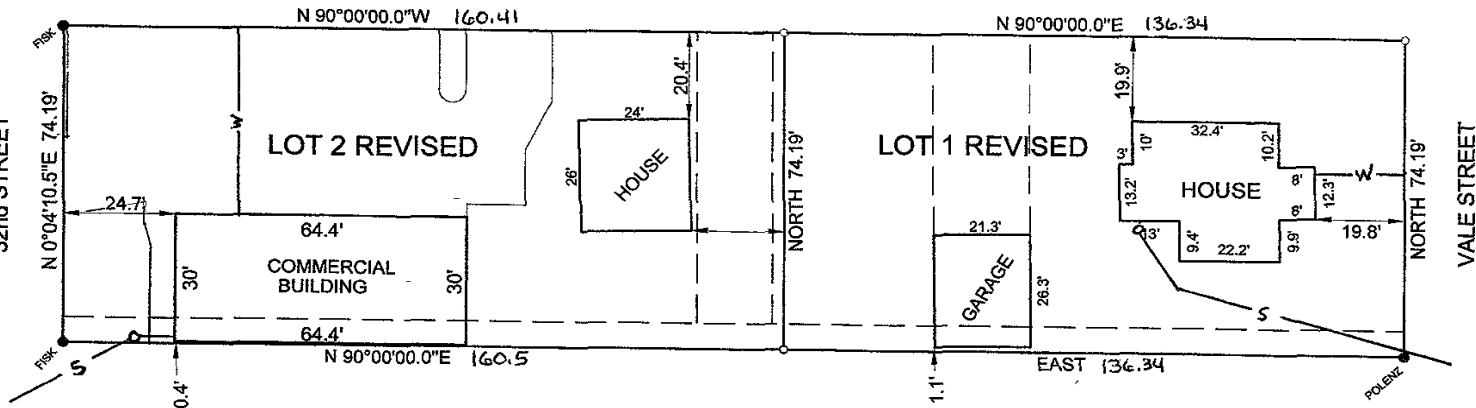

04PL139

WEST RAPID STREET

32nd STREET

SITE PLAN
 LOT 1 REVISED AND 2 REVISED IN BLOCK 14
 GREEN ACRES ADDITION
 RAPID CITY, SD