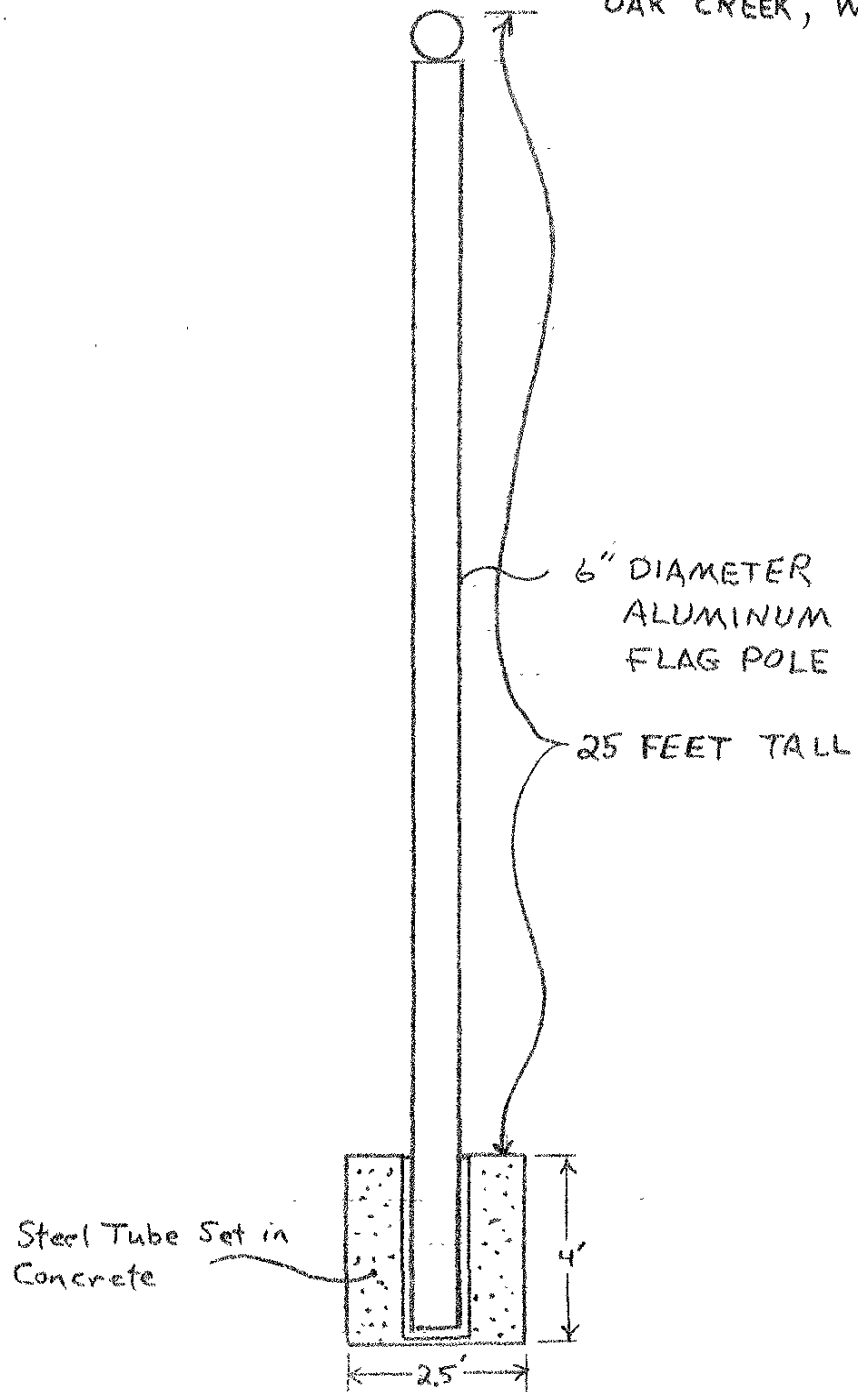

FLAG POLE MANUFACTURED BY: EDER FLAG MFG., 1000 W RAWSON AVE
OAK CREEK, WI 53154

RECEIVED

SEP 10 2004

NTS

Rapid City Growth
Management Department