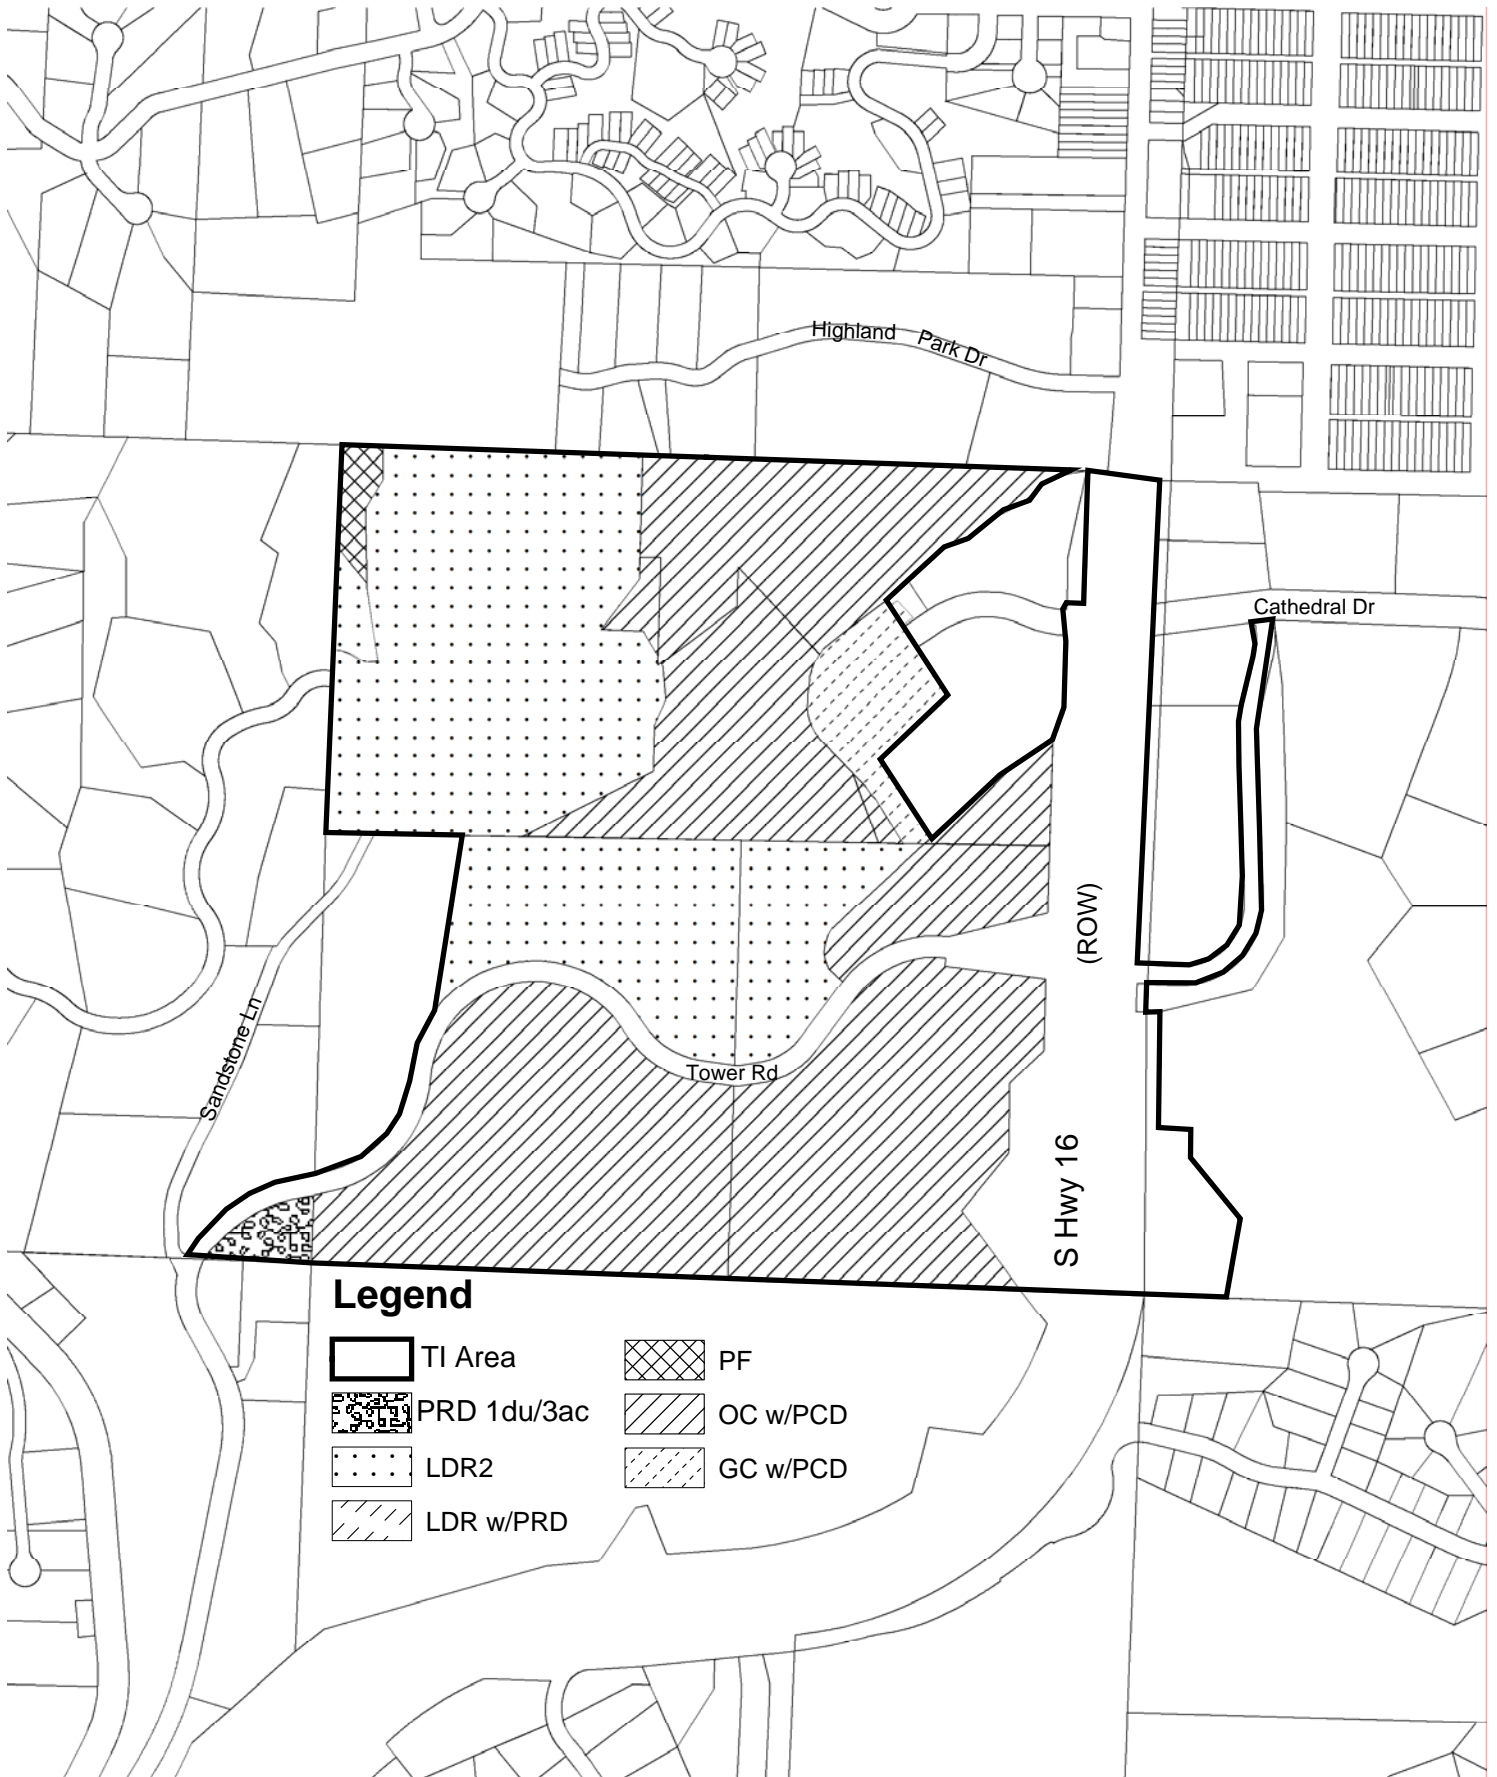

04TI008 Existing Zoning

Legend

- | | |
|---|--|
|  TI Area |  PF |
|  PRD 1du/3ac |  OC w/PCD |
|  LDR2 |  GC w/PCD |
|  LDR w/PRD | |