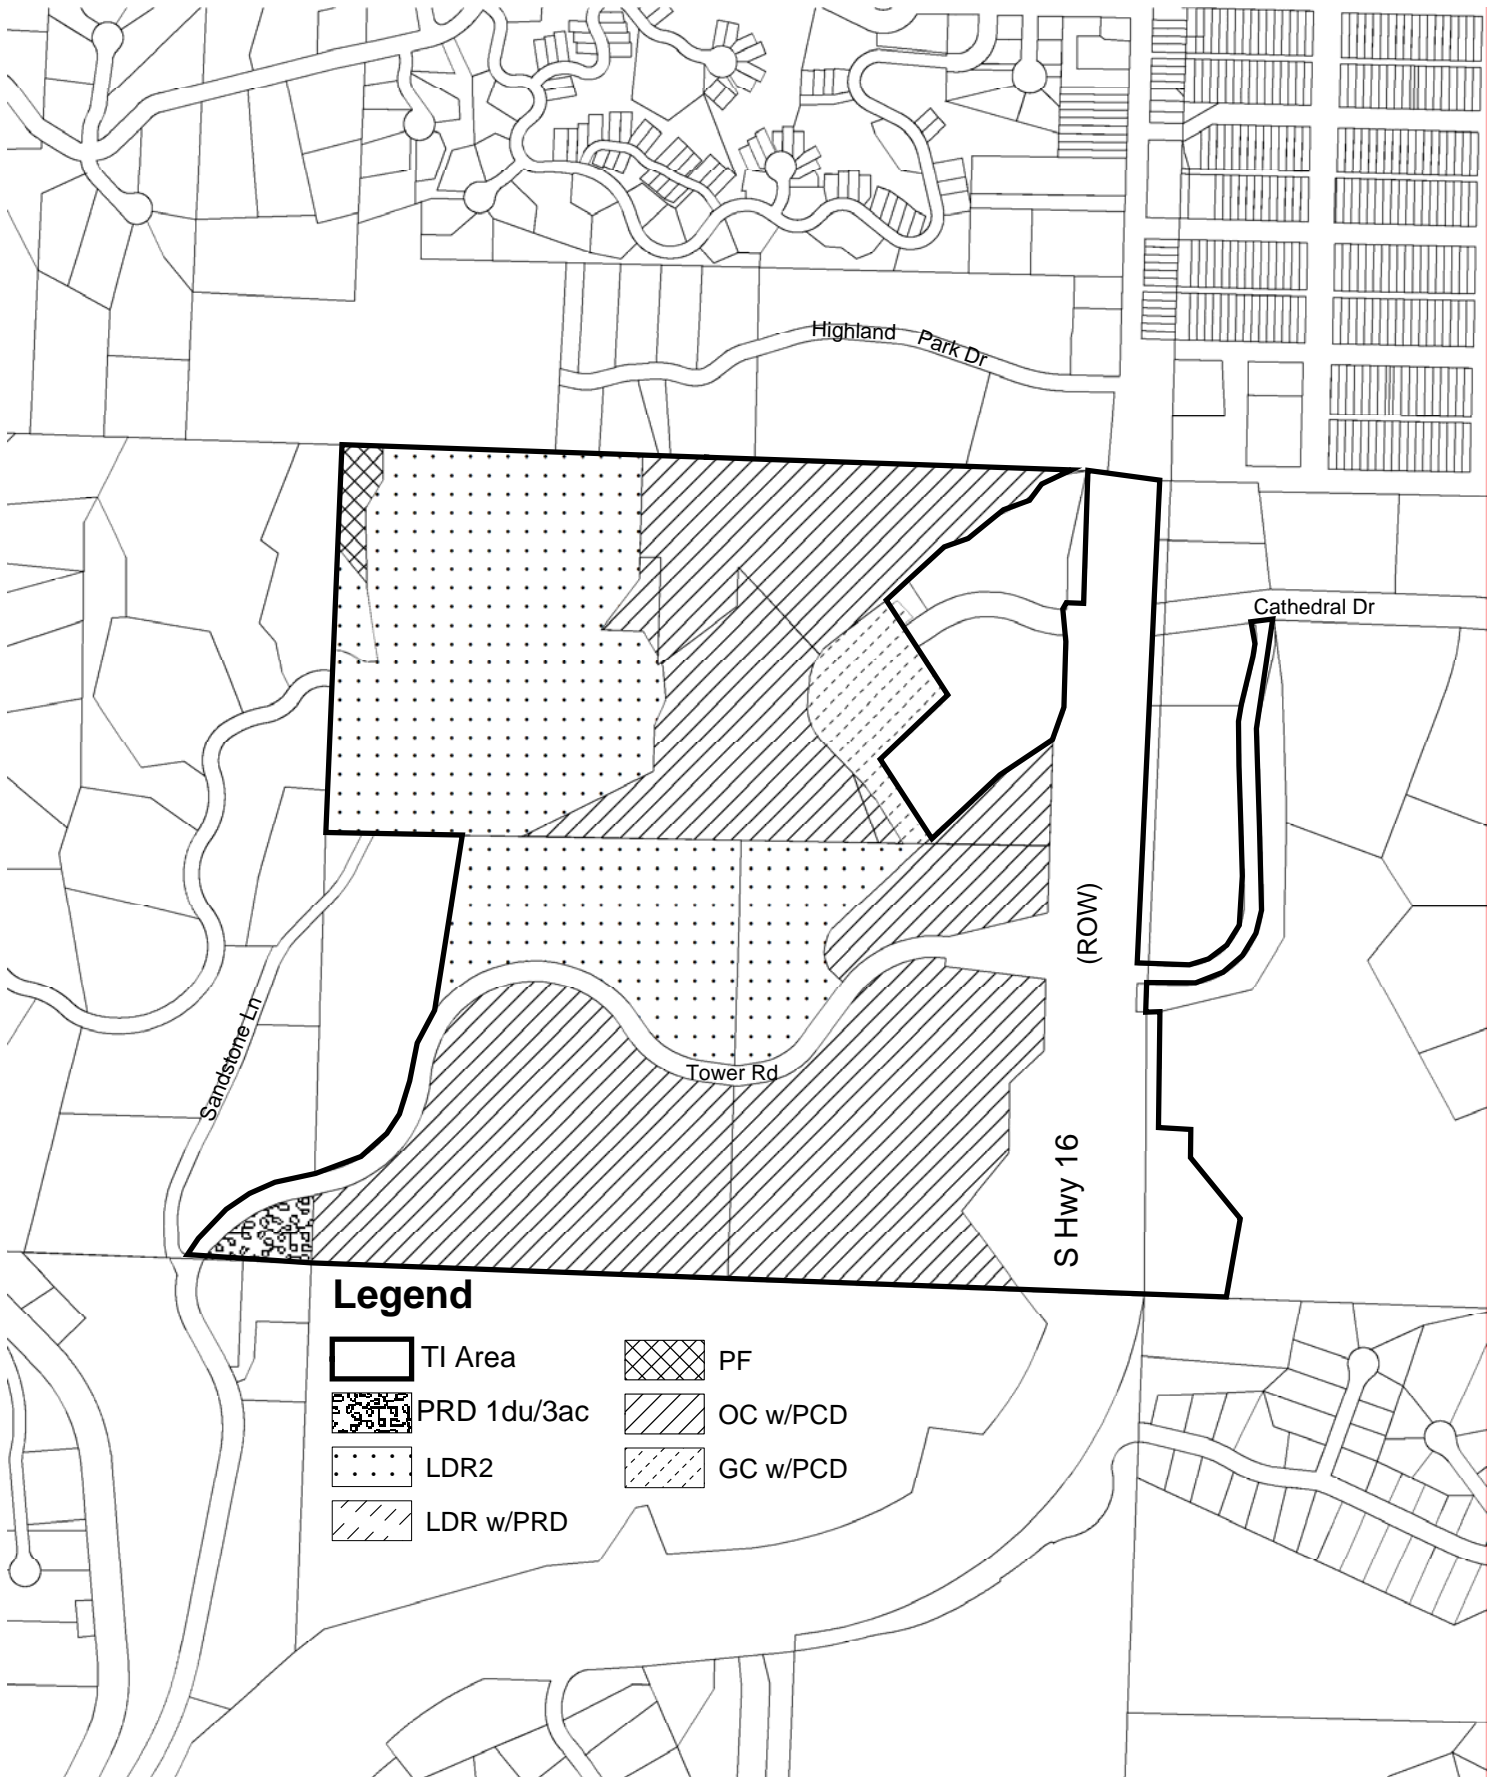

04TI007 Existing Zoning

Legend

- | | |
|---|--|
|  TI Area |  PF |
|  PRD 1du/3ac |  OC w/PCD |
|  LDR2 |  GC w/PCD |
|  LDR w/PRD | |