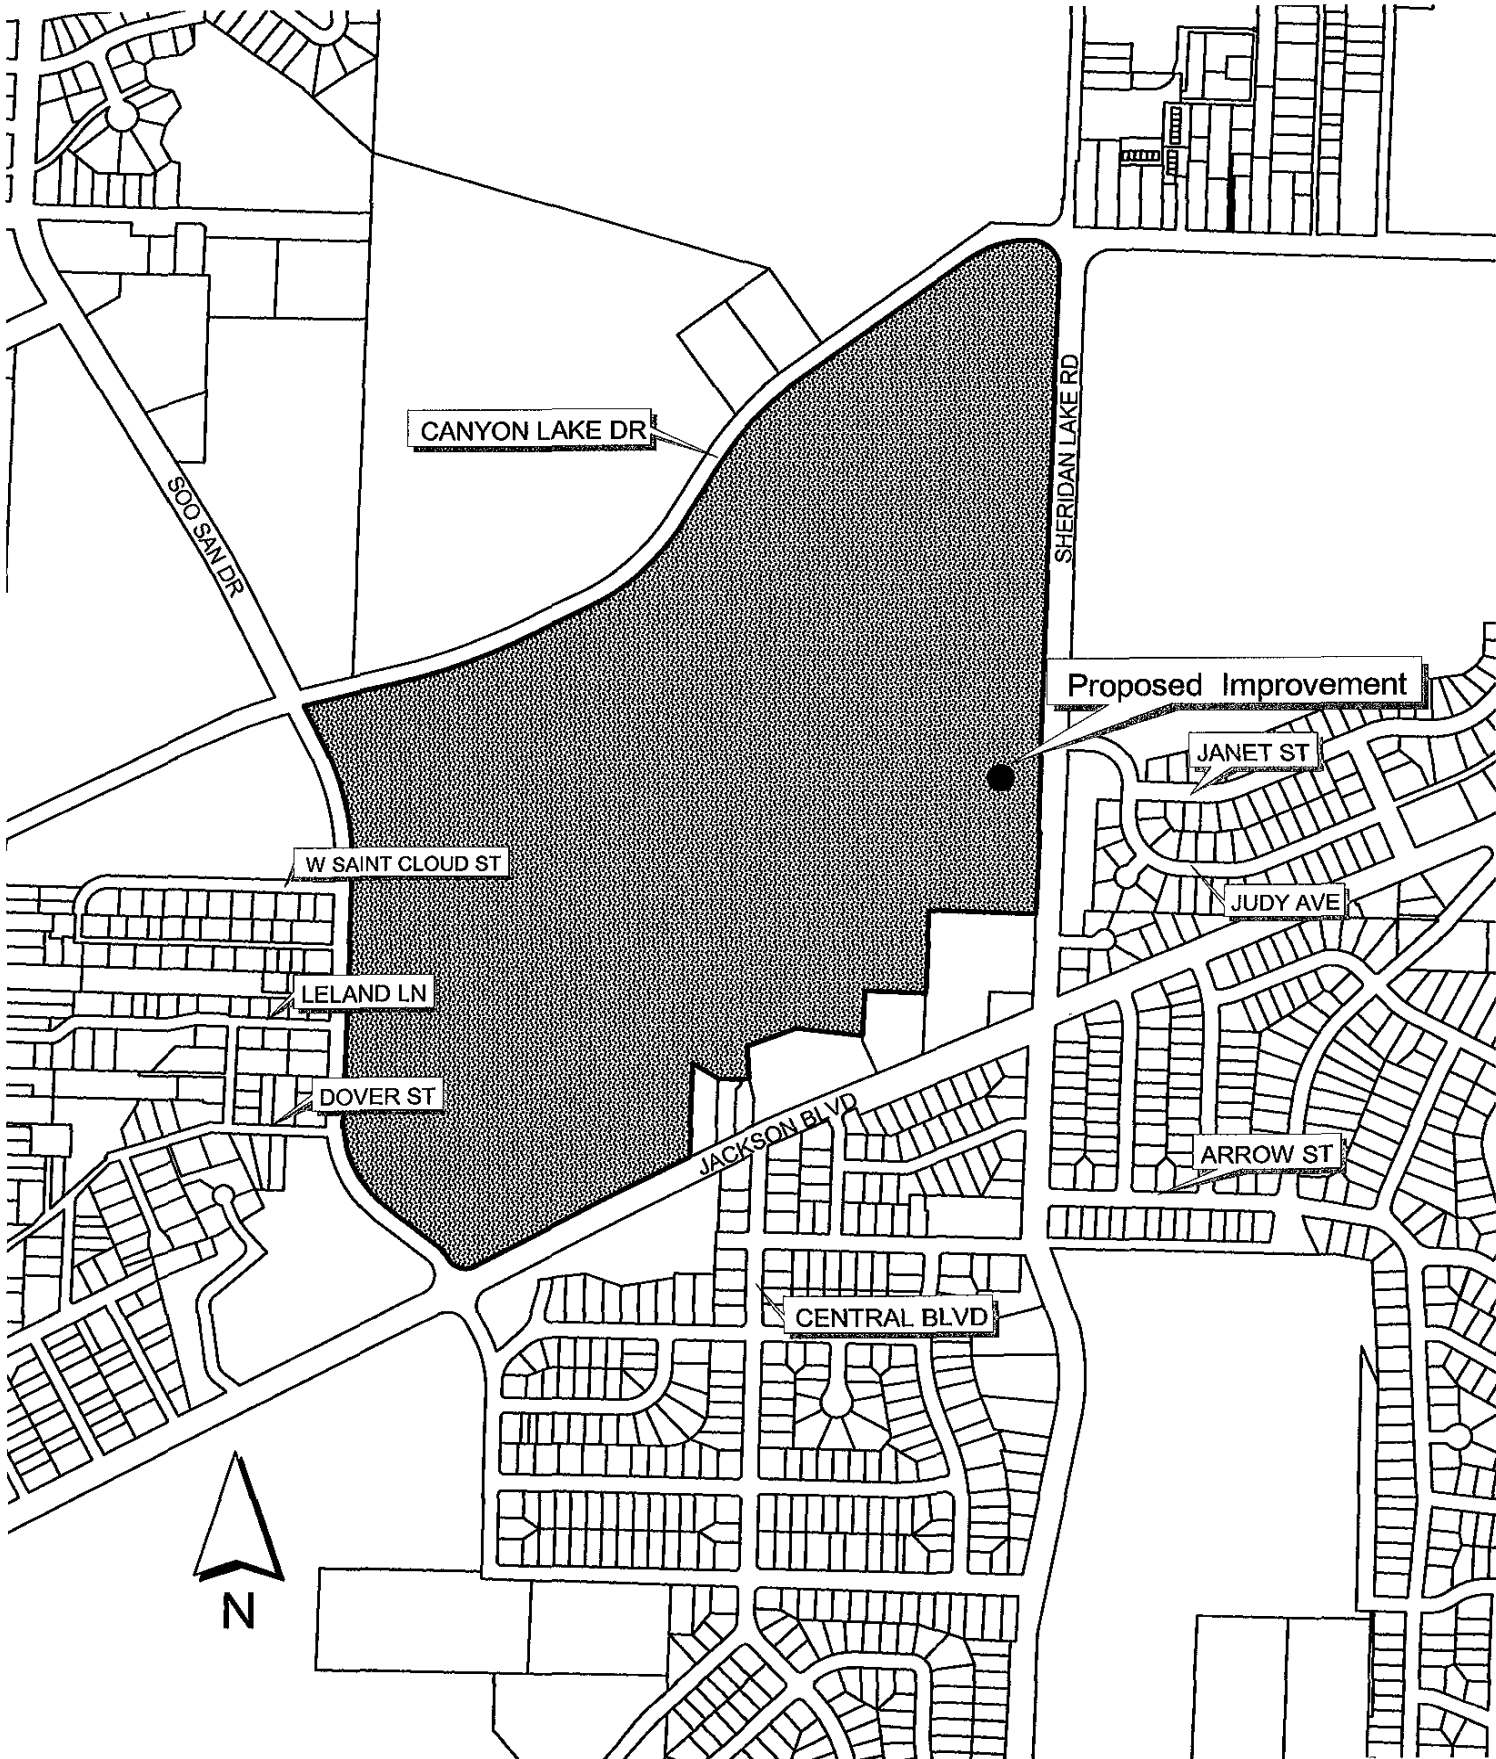

04SR051

CANYON LAKE DR

SOO SAN DR

W SAINT CLOUD ST

LELAND LN

DOVER ST

JACKSON BLVD

CENTRAL BLVD

SHERIDAN LAKE RD

Proposed Improvement

JANET ST

JUDY AVE

ARROW ST