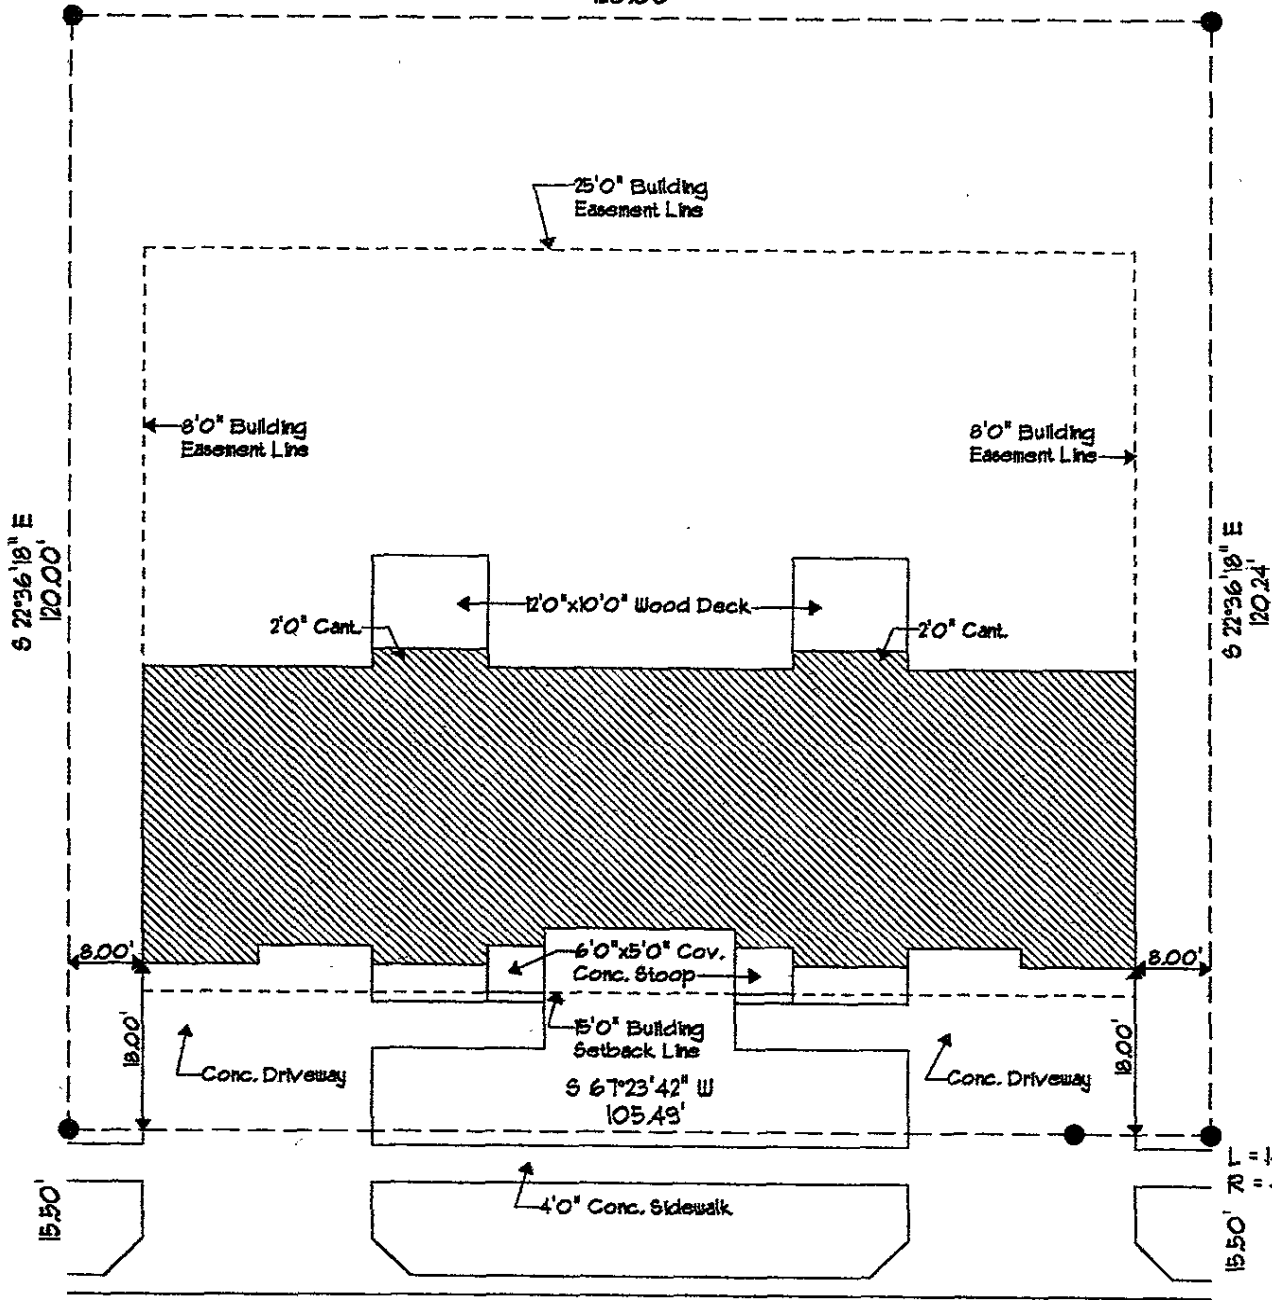

# PLOT PLAN

SCALE 1" = 20'

Lot 4 of Block 14  
Red Rock Estates  
Rapid City, South Dakota

L = 14.51'  
R = 438.00'

← MUIRFIELD DRIVE →

**PLOT PLAN**  
SCALE 1" = 20'

**Lot 5 of Block 14  
Red Rock Estates  
Rapid City, South Dakota**