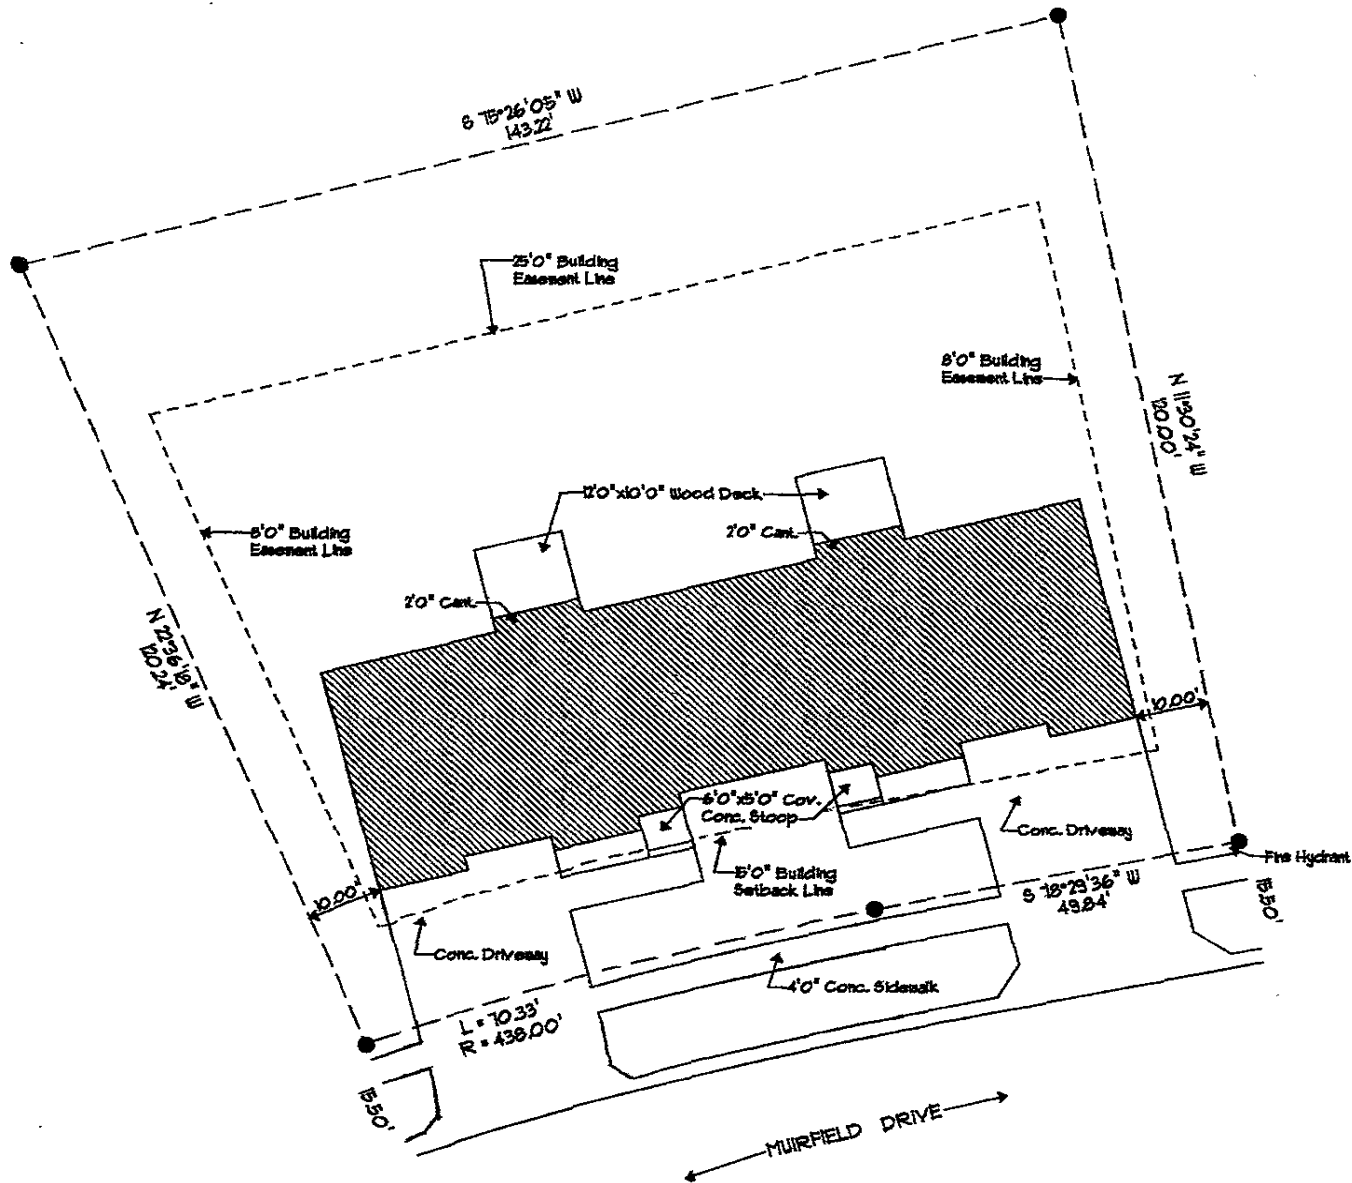

N 67°23'42" E  
120.00'

# PLOT PLAN

SCALE 1" = 20'

Lot 4 of Block 14  
Red Rock Estates  
Rapid City, South Dakota

L = 14.51'  
R = 438.00'

← MUIRFIELD DRIVE →

**PLOT PLAN**  
SCALE 1" = 20'

**Lot 5 of Block 14  
Red Rock Estates  
Rapid City, South Dakota**