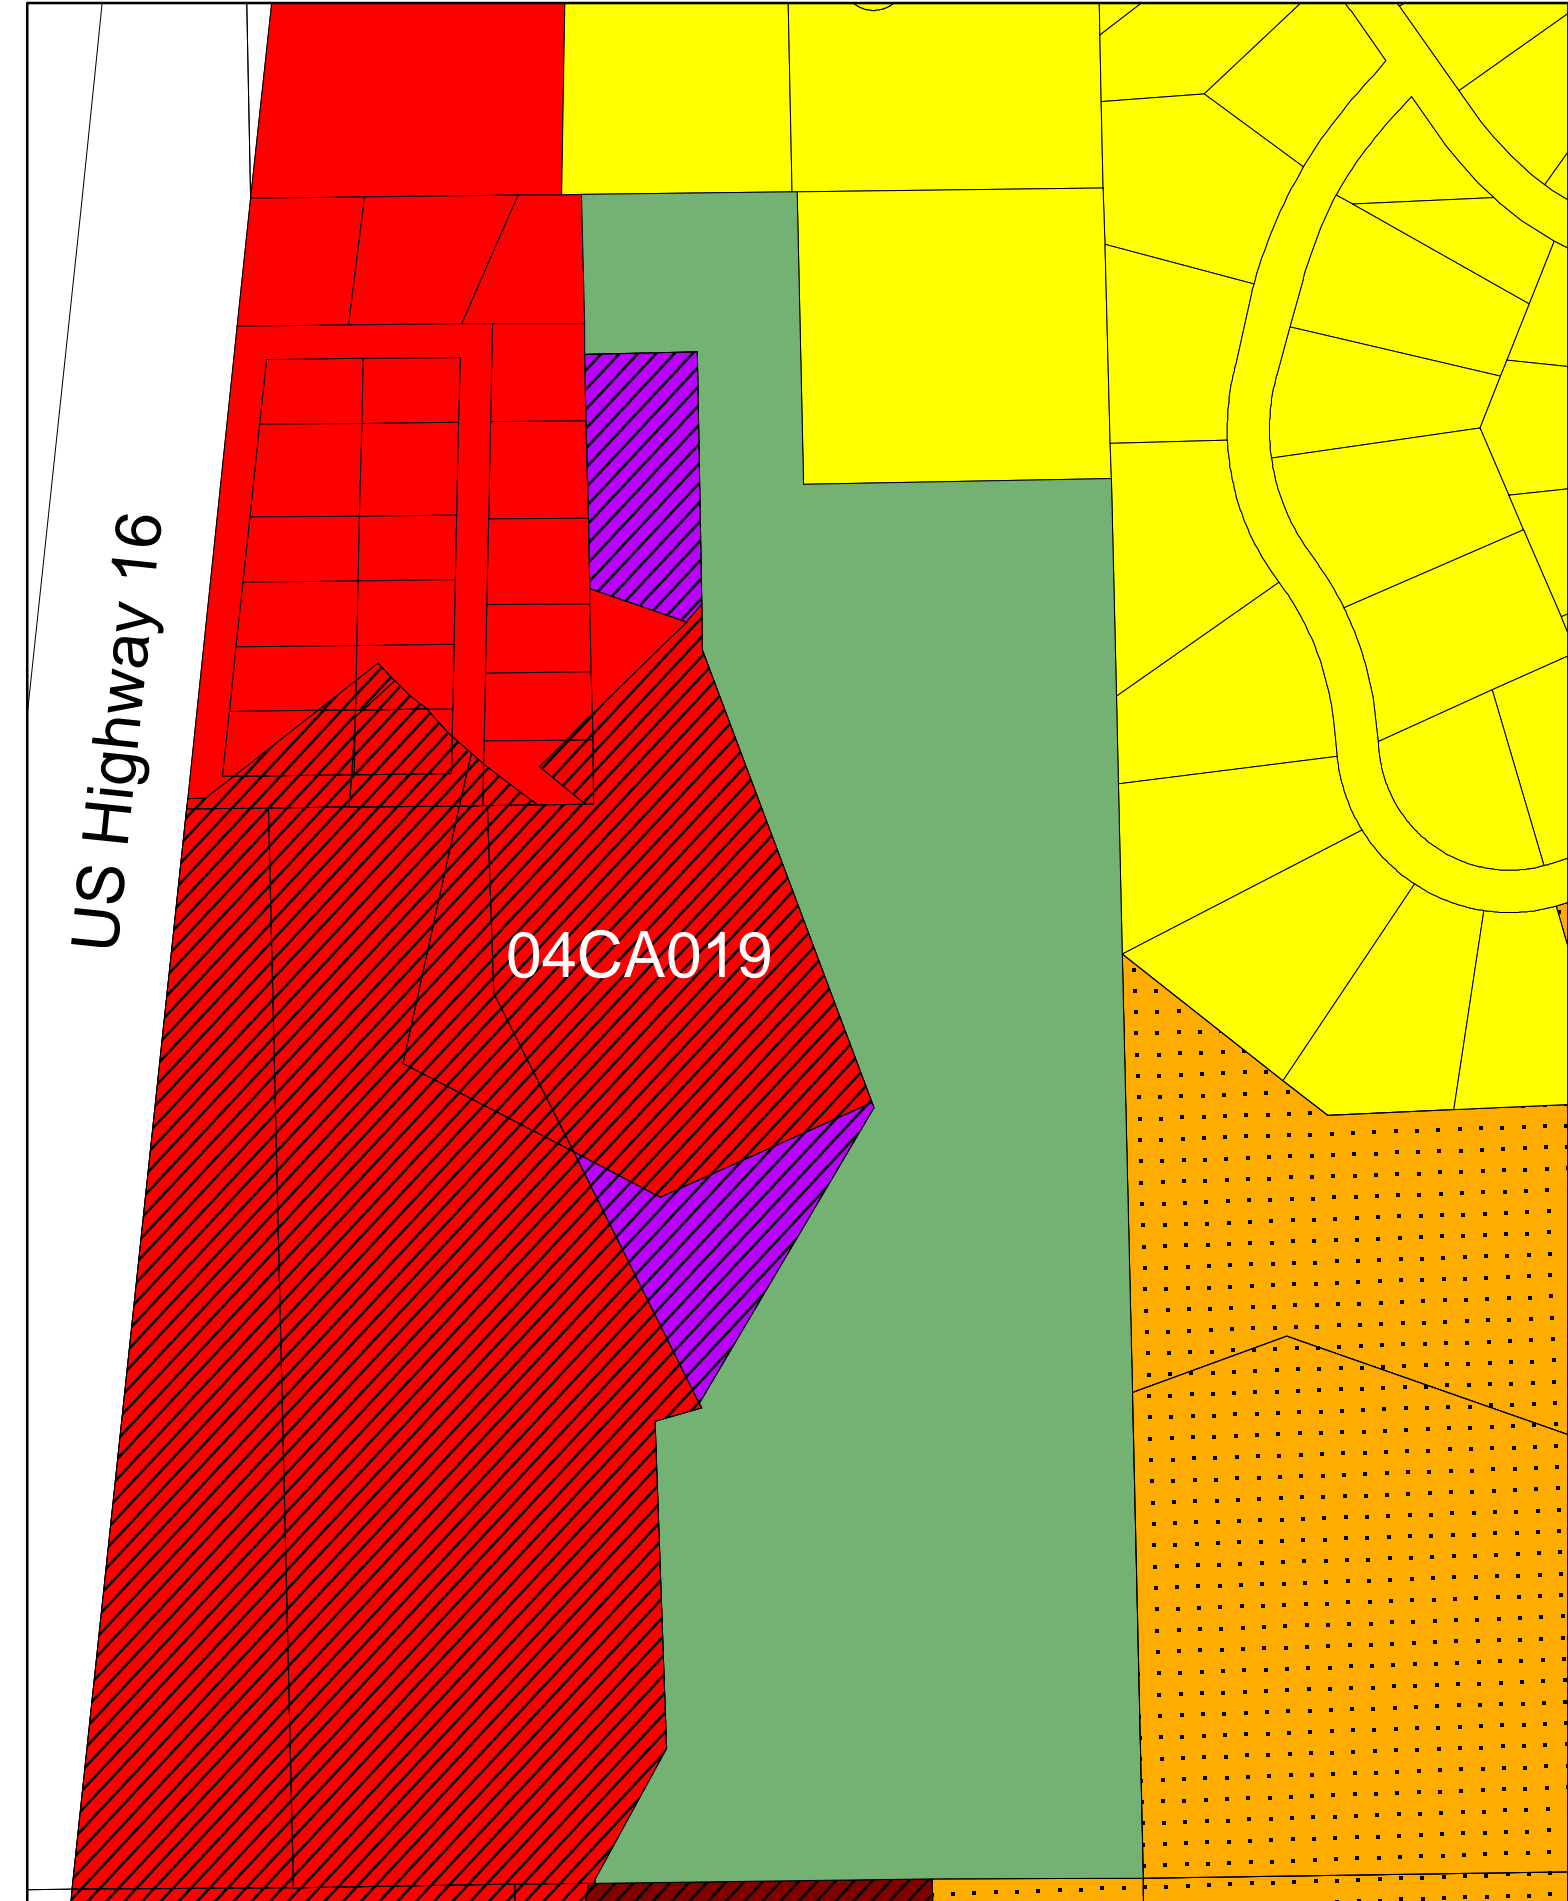

Current South Robbinsdale
Neighborhood Area
Future Land Use Plan

04CA019 Revision