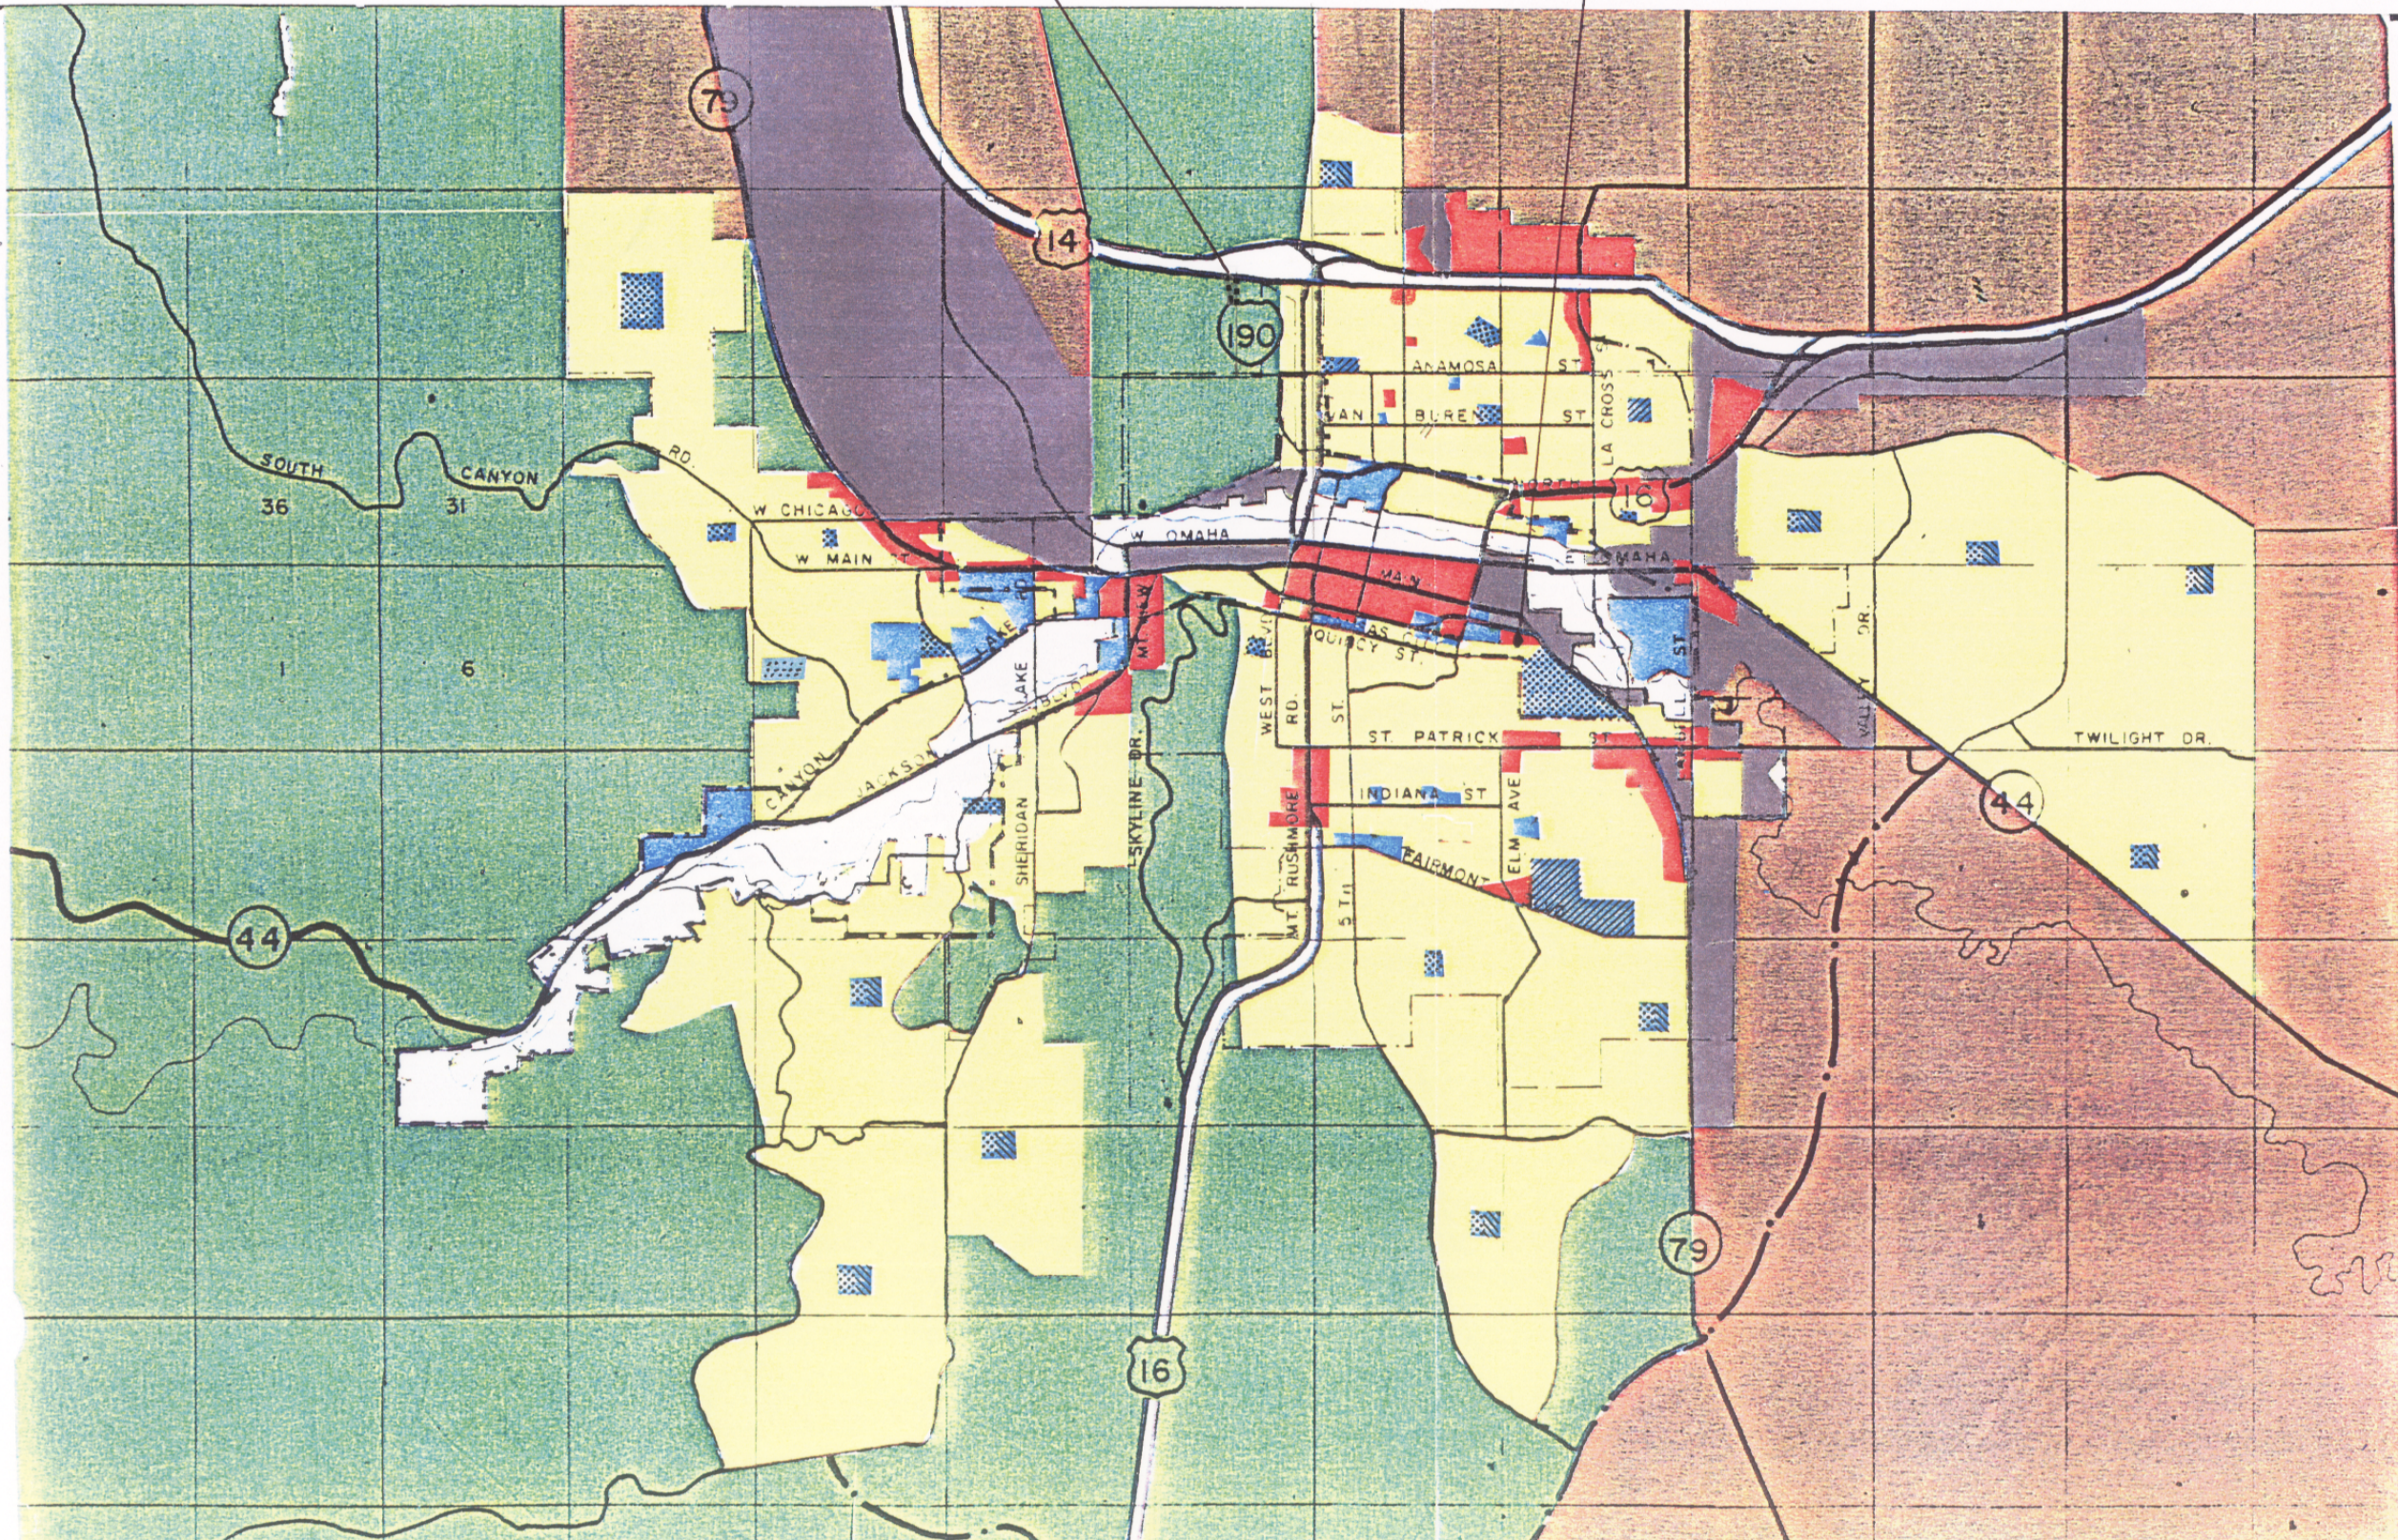

04CA018
General Ag to LI
2.0949 Acres

01CA005- App'd 5/07/01
GC to HDR
0.16 acre

122.

Figure 10