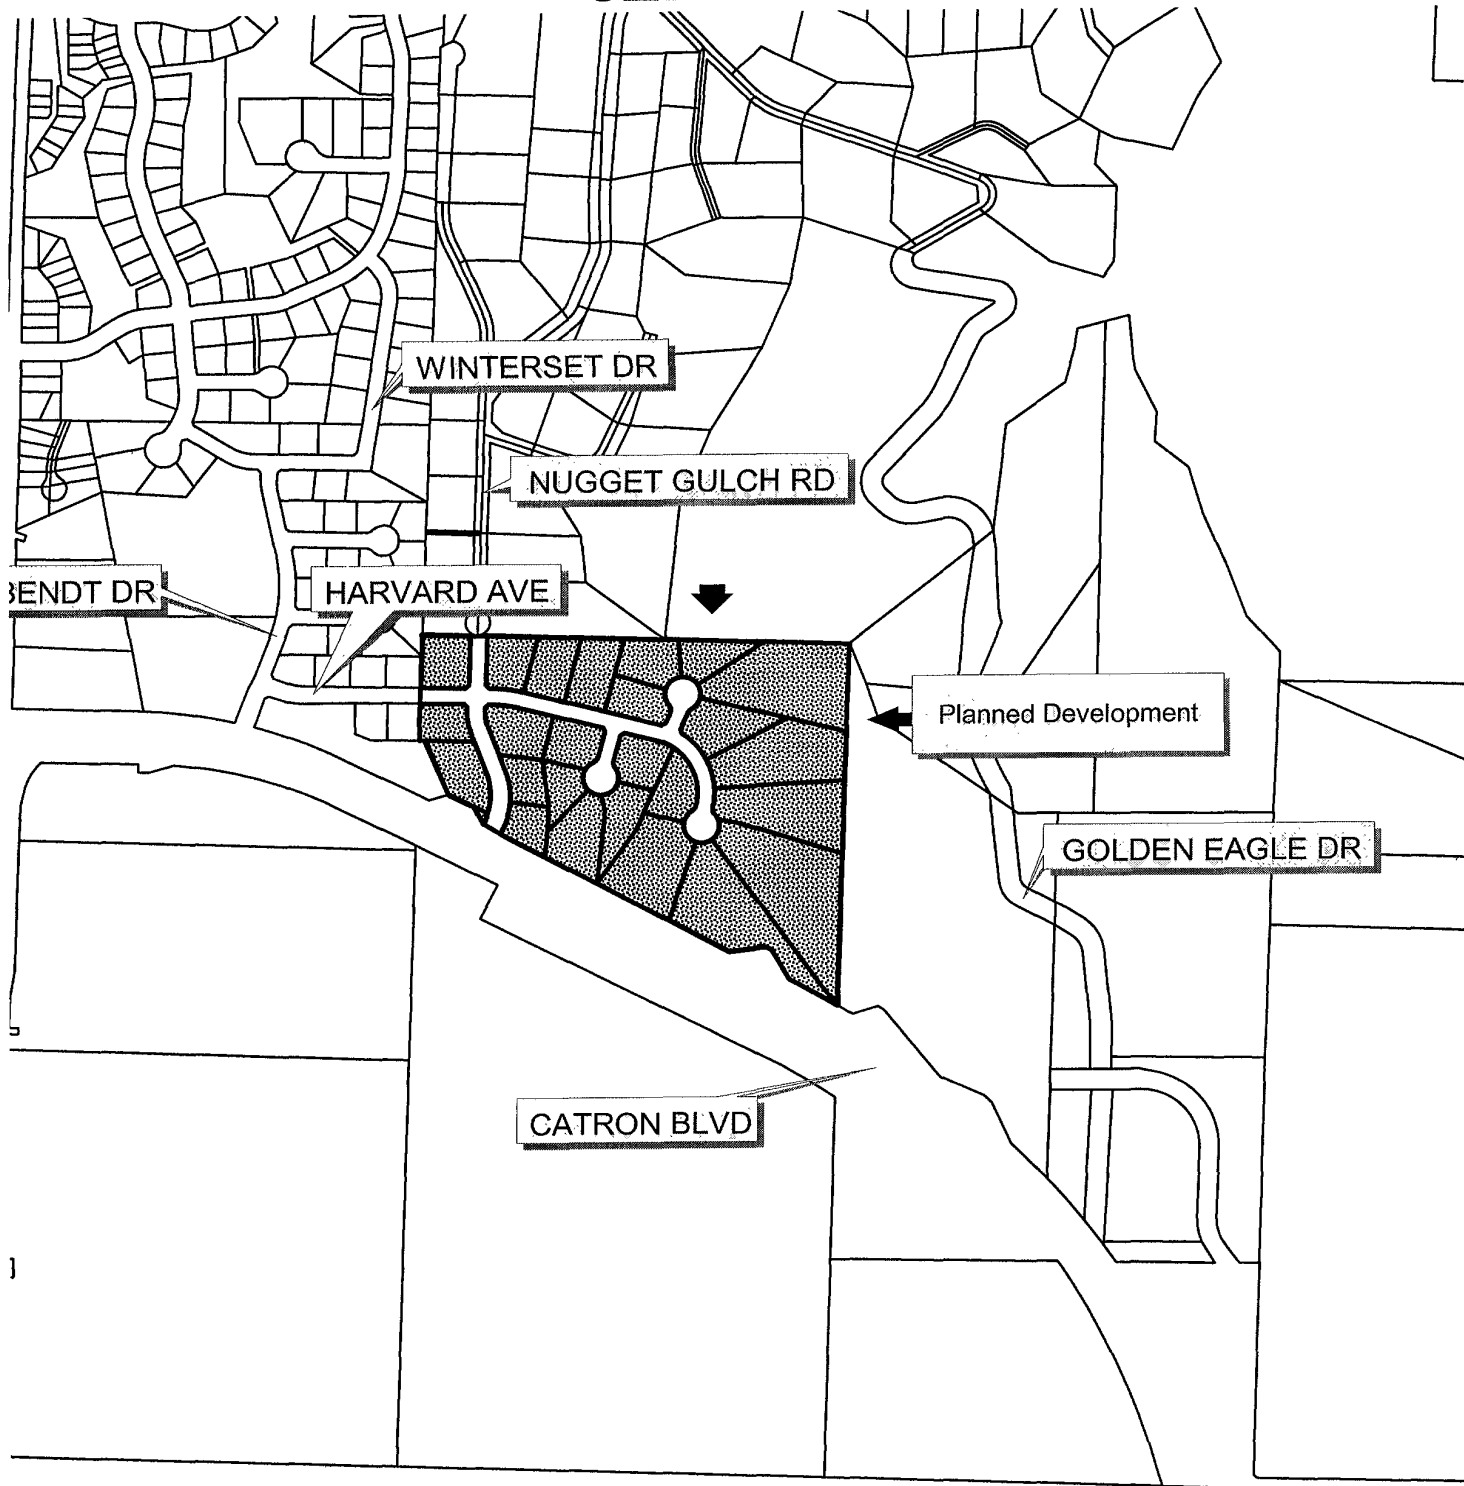

02PD005

WINTERSET DR

NUGGET GULCH RD

HARVARD AVE

BENDT DR

Planned Development

GOLDEN EAGLE DR

CATRON BLVD