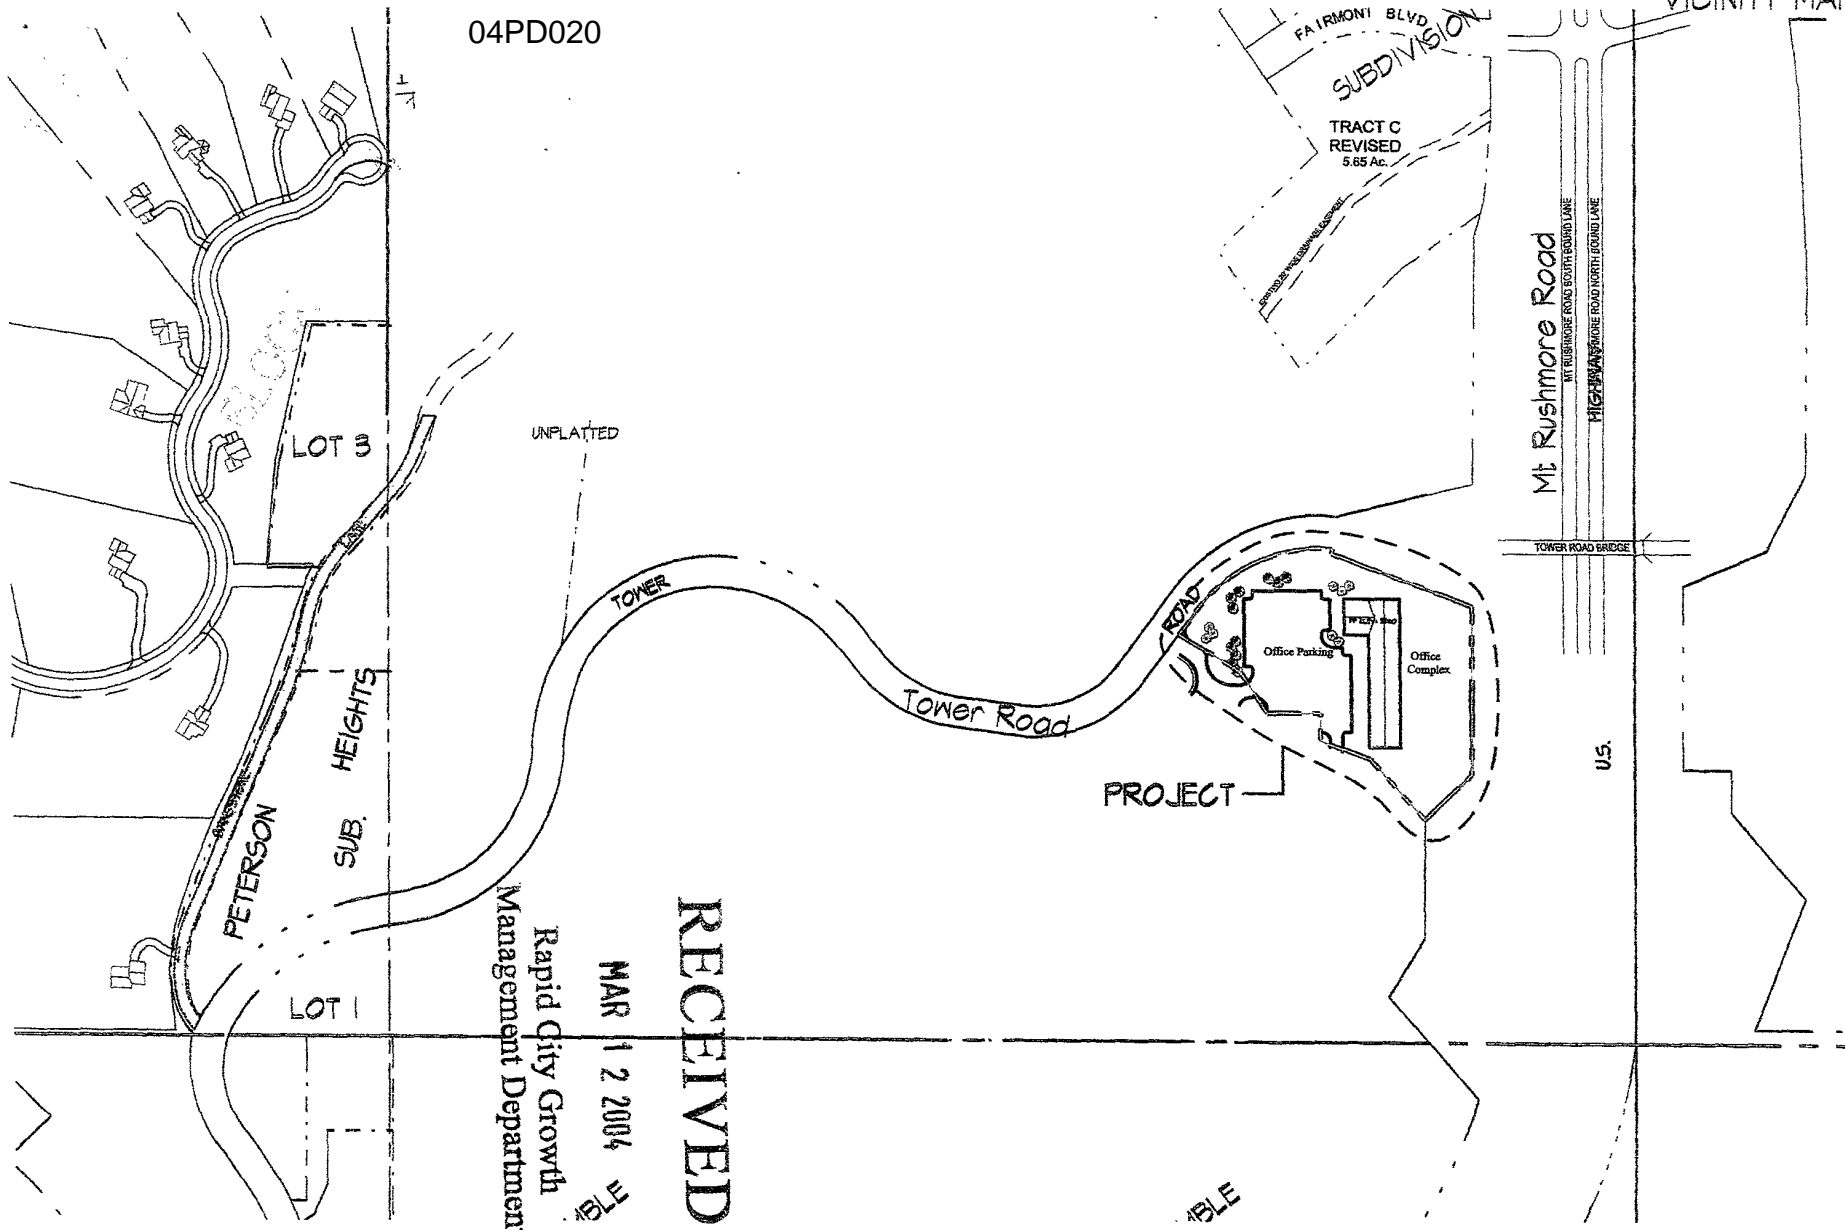

04PD020

VICINITY MAP

**RECEIVED**  
 MAR 12 2004  
 Rapid City Growth  
 Management Department

0 400' 800' 1600'

SCALE: 1"=800'