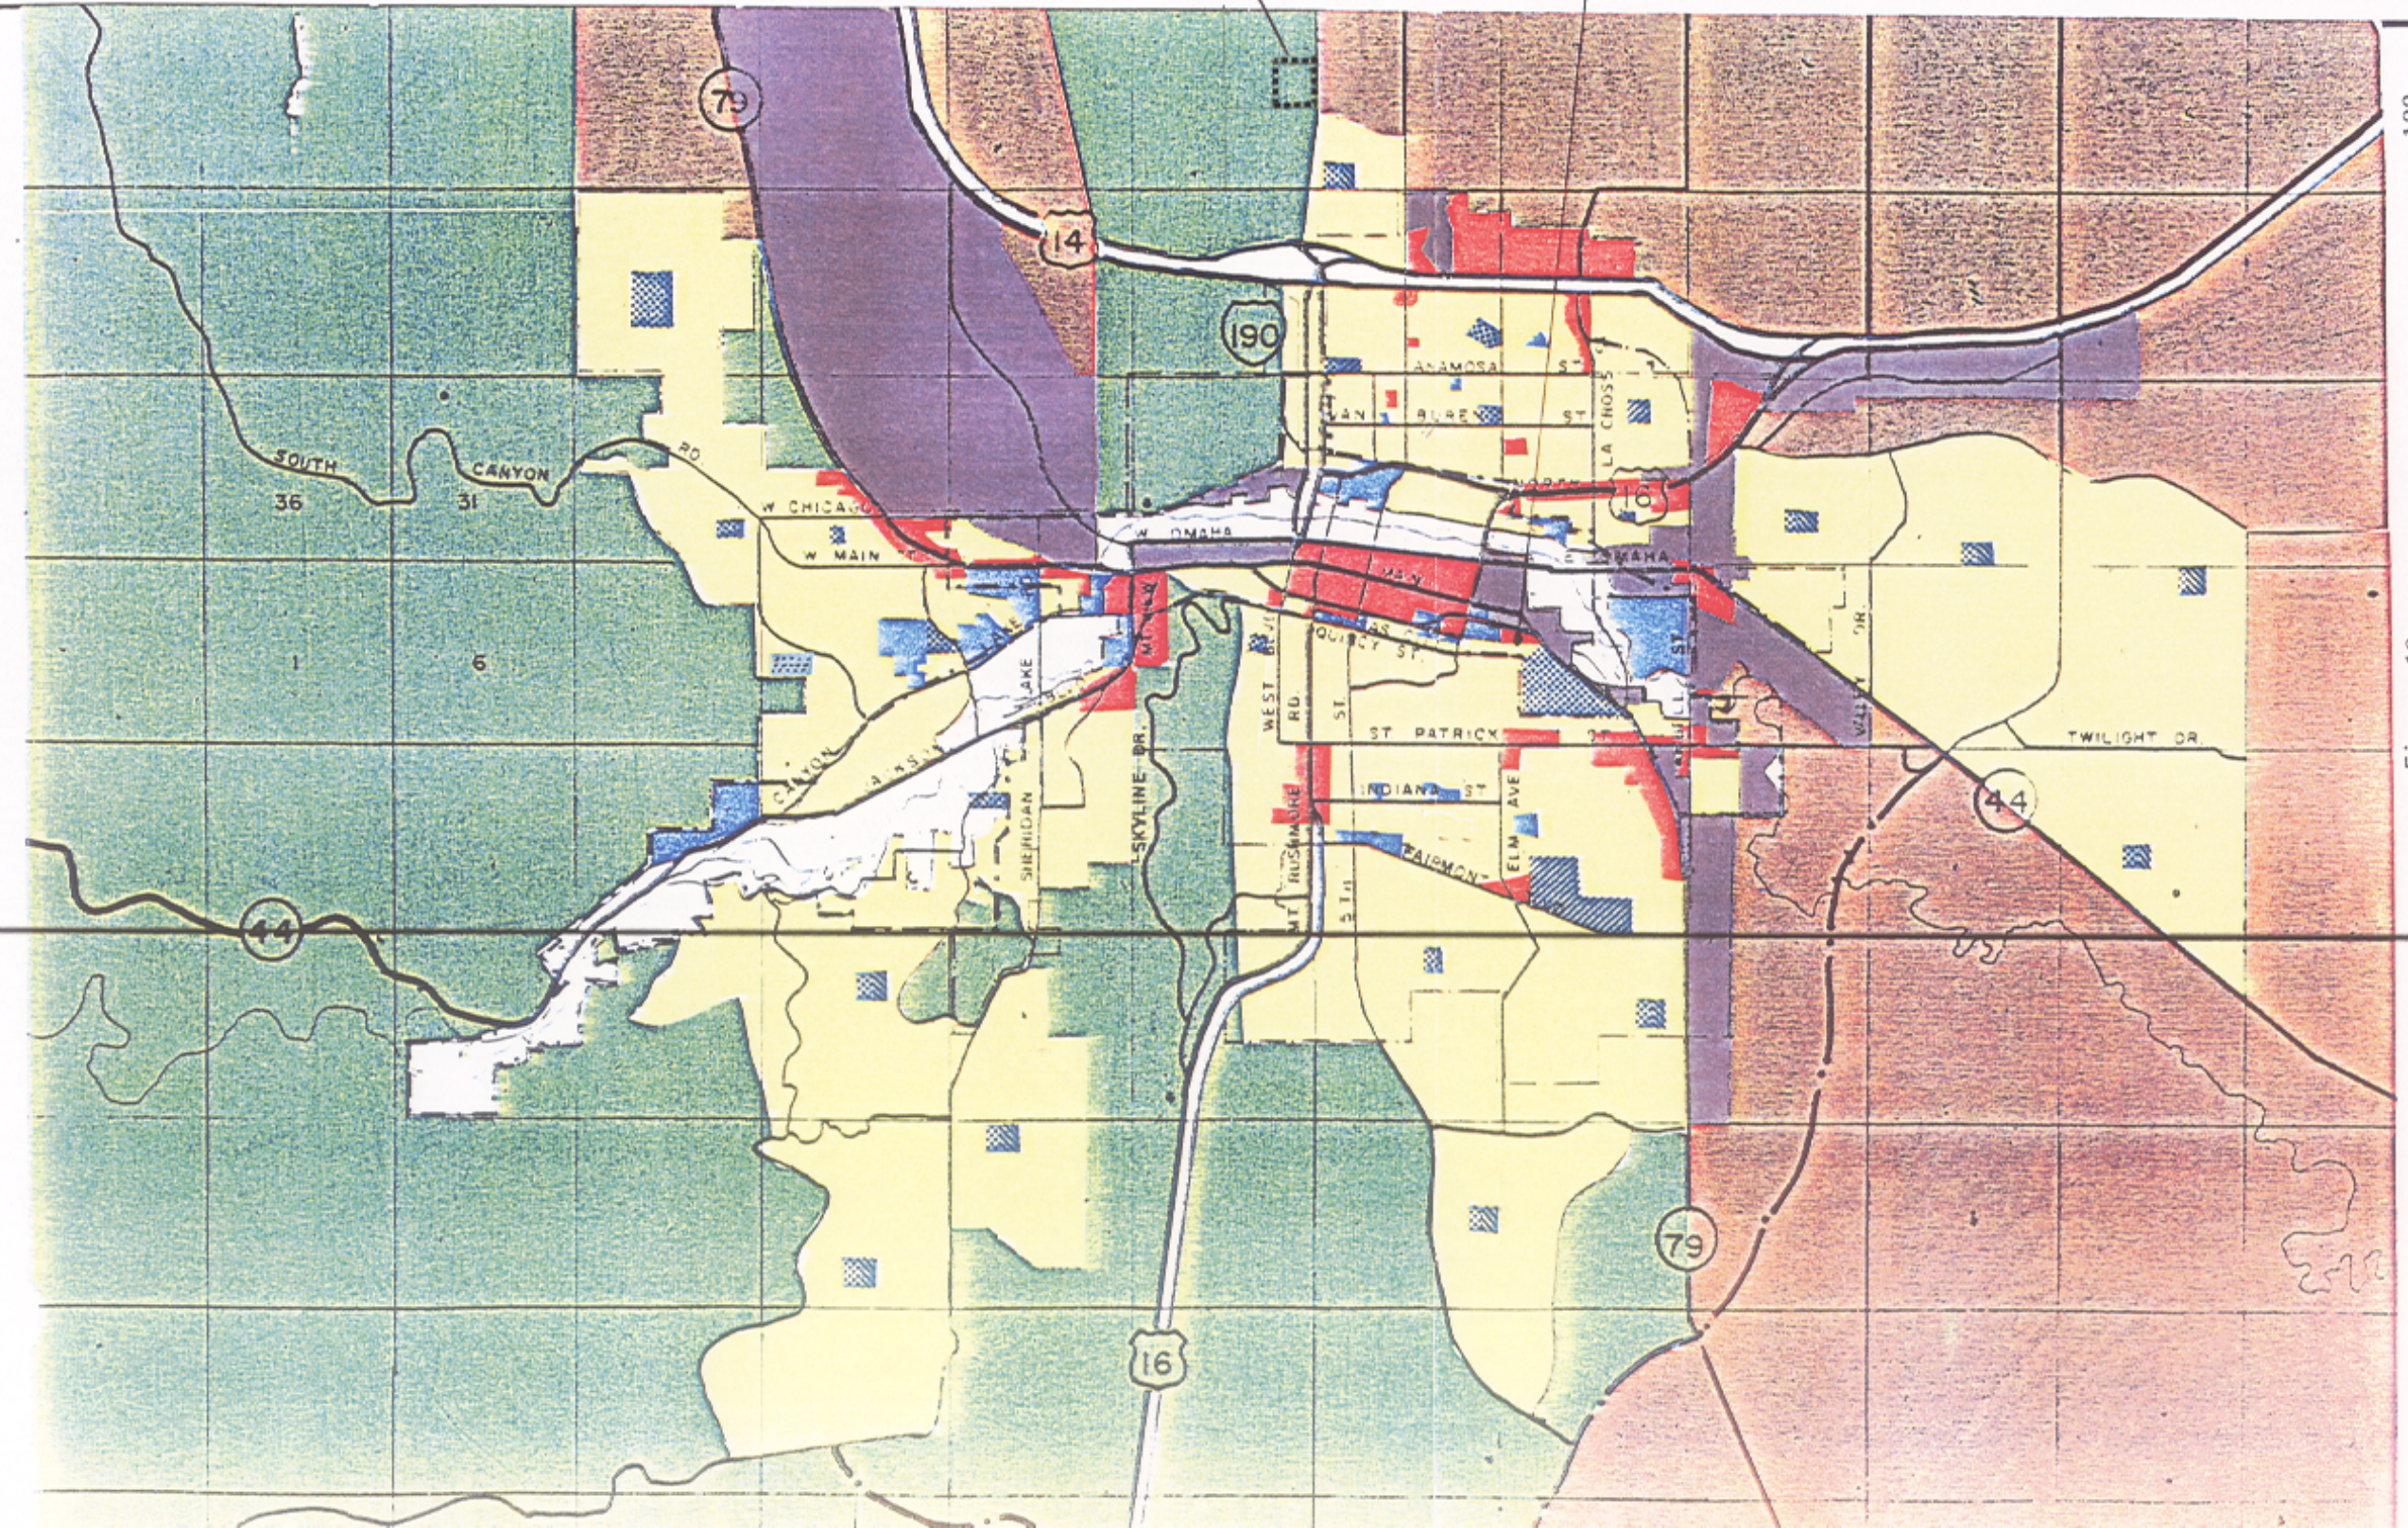

04CA004
Park Forest to LDR w/PRD
40.12 acres

01CA005- App'd 5/07/01
GC to HCR
0.18 acre

122.

Figure 10