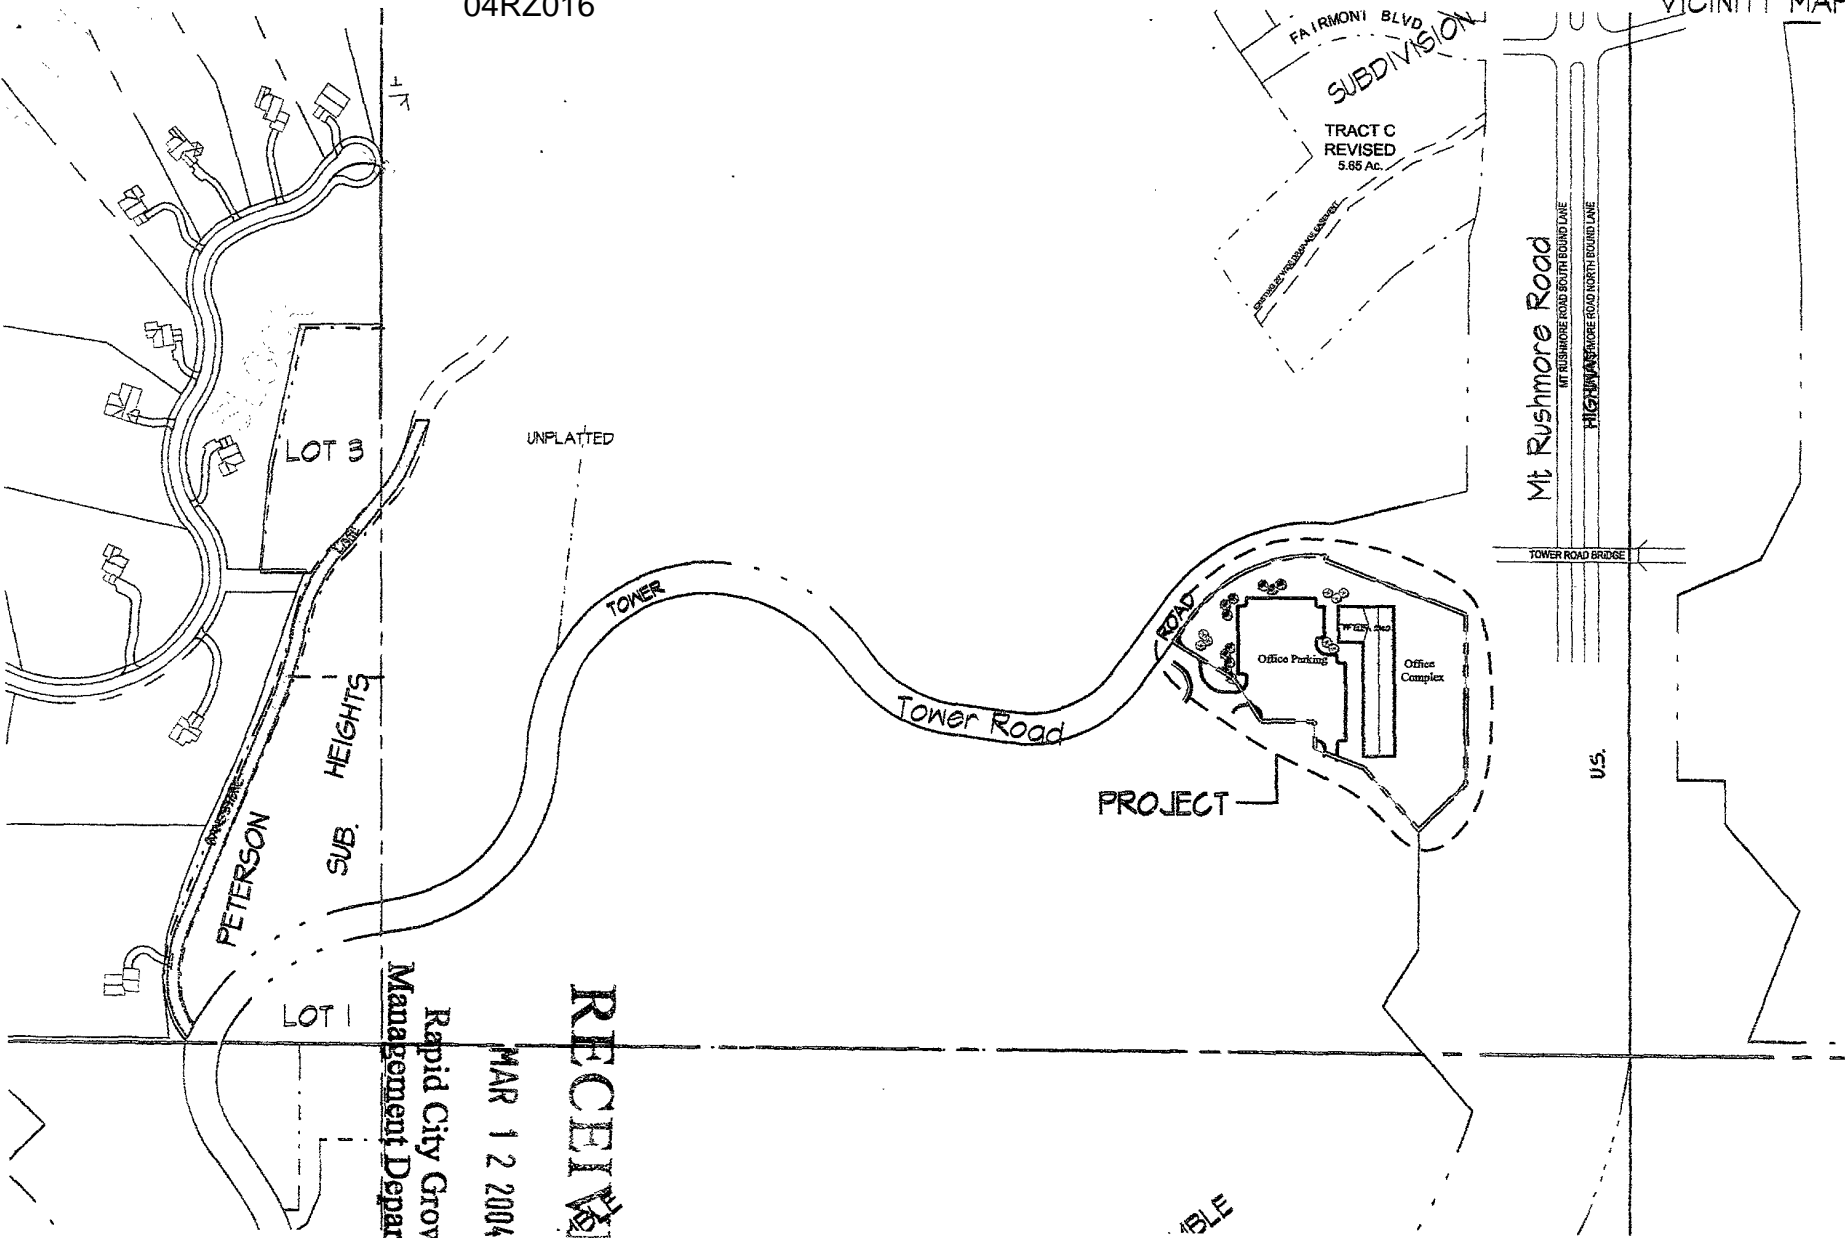

04RZ016

Rapid City Growth
Management Department

MAR 12 2004

RECEIVED

0 400' 800' 1600'

NORTH

SCALE: 1"=800'