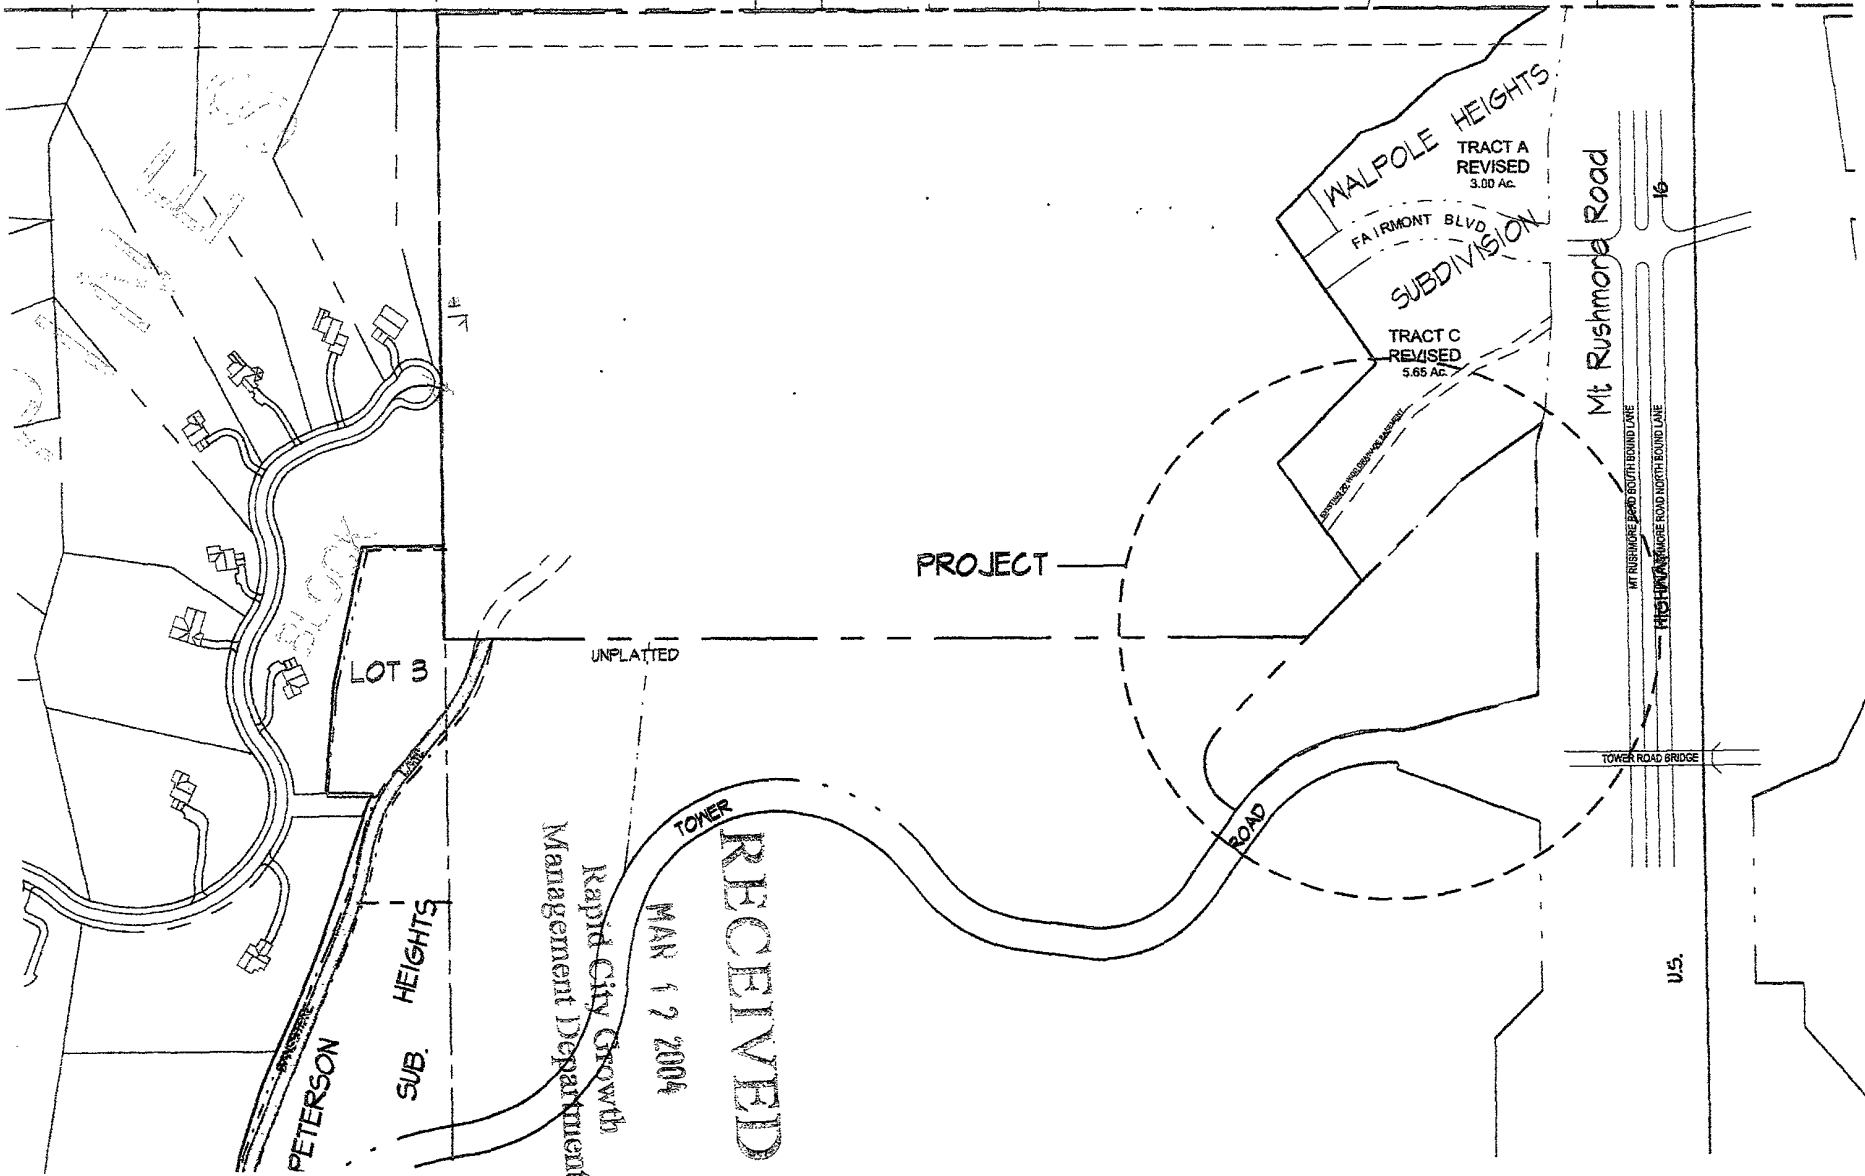

04PL030

VICINITY MAP

U.S. 16

Rapid City Growth
Management Department

RECEIVED
MAR 19 2004

0 400' 800' 1600'

NORTH

SCALE: 1"=800'