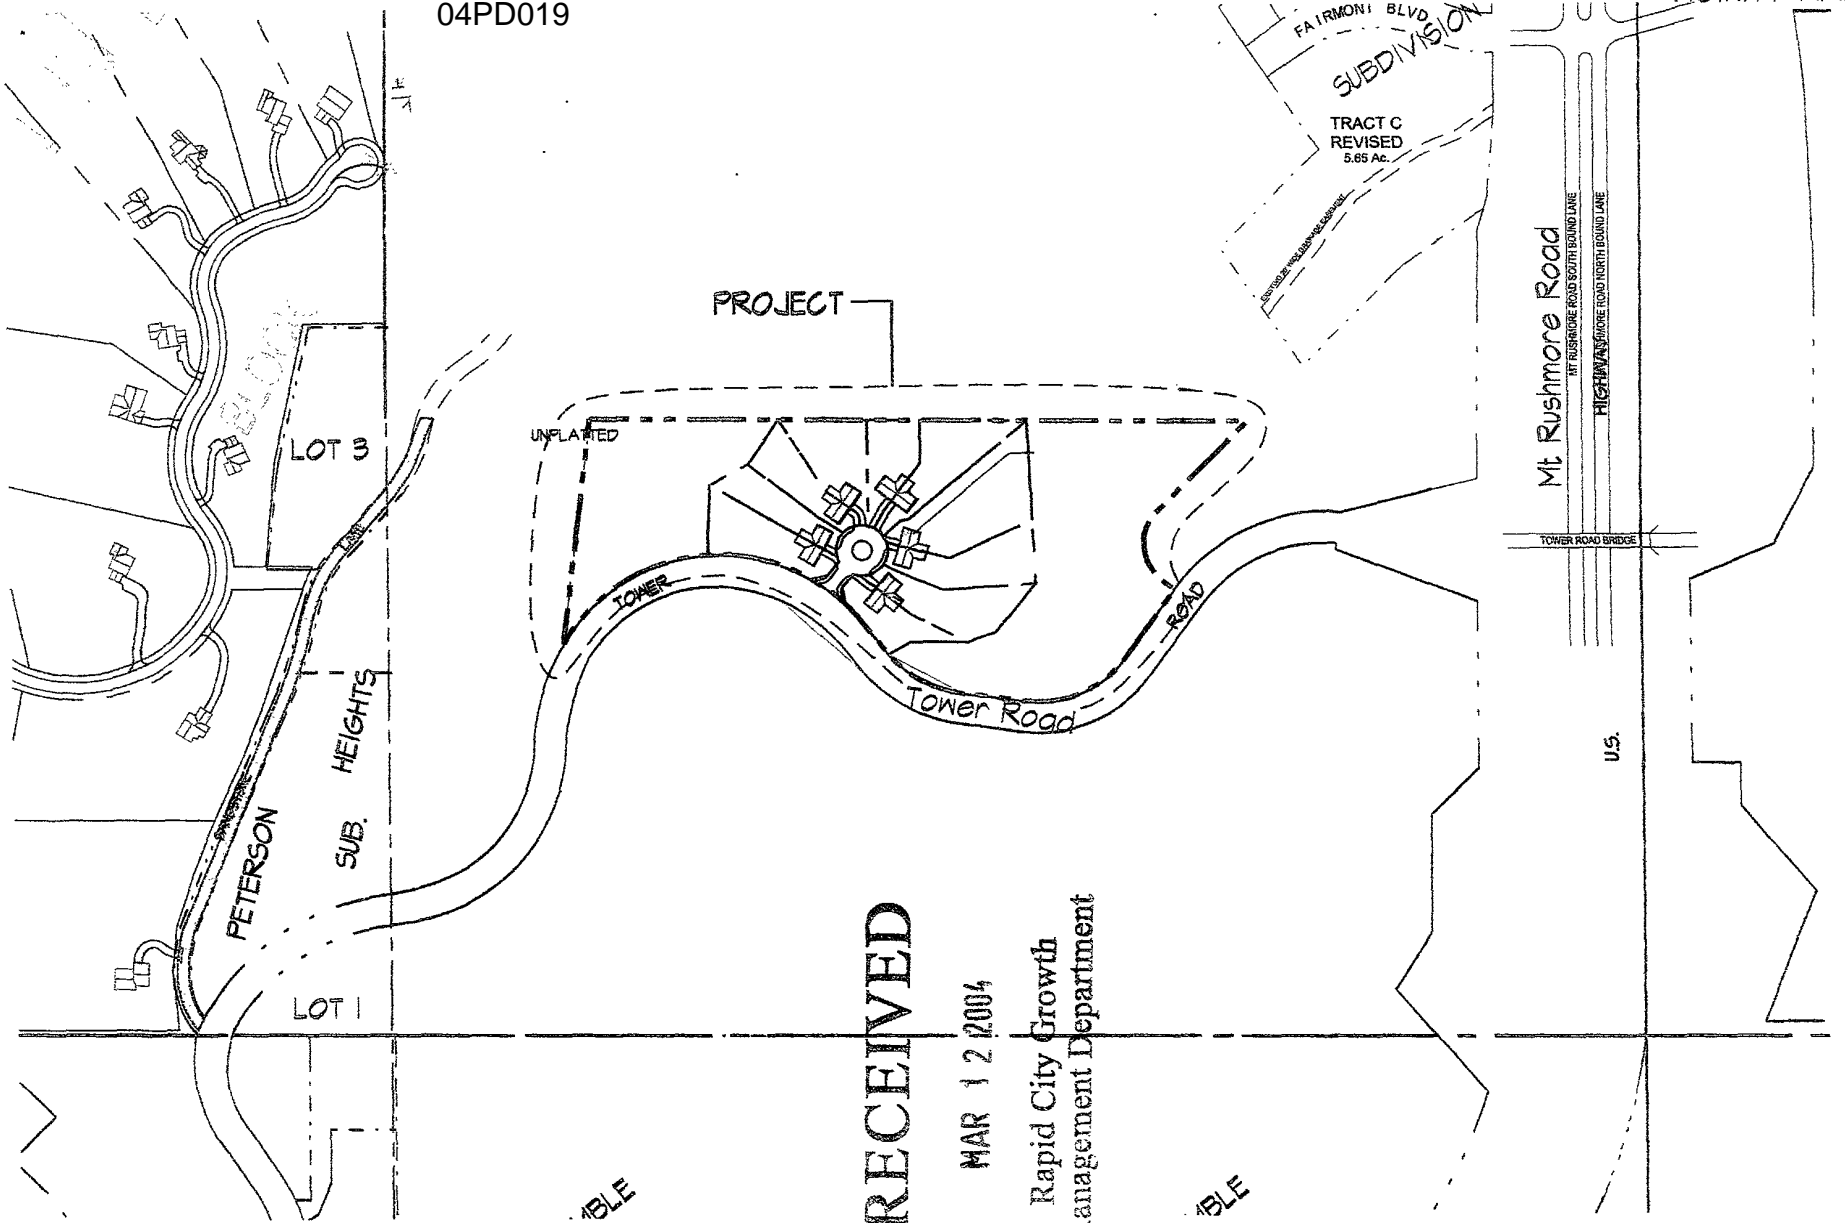

04PD019

VICINITY MAP

RECEIVED

MAR 12 2004

Rapid City Growth Management Department

0 400' 800' 1600'

NORTH

SCALE: 1"=800'