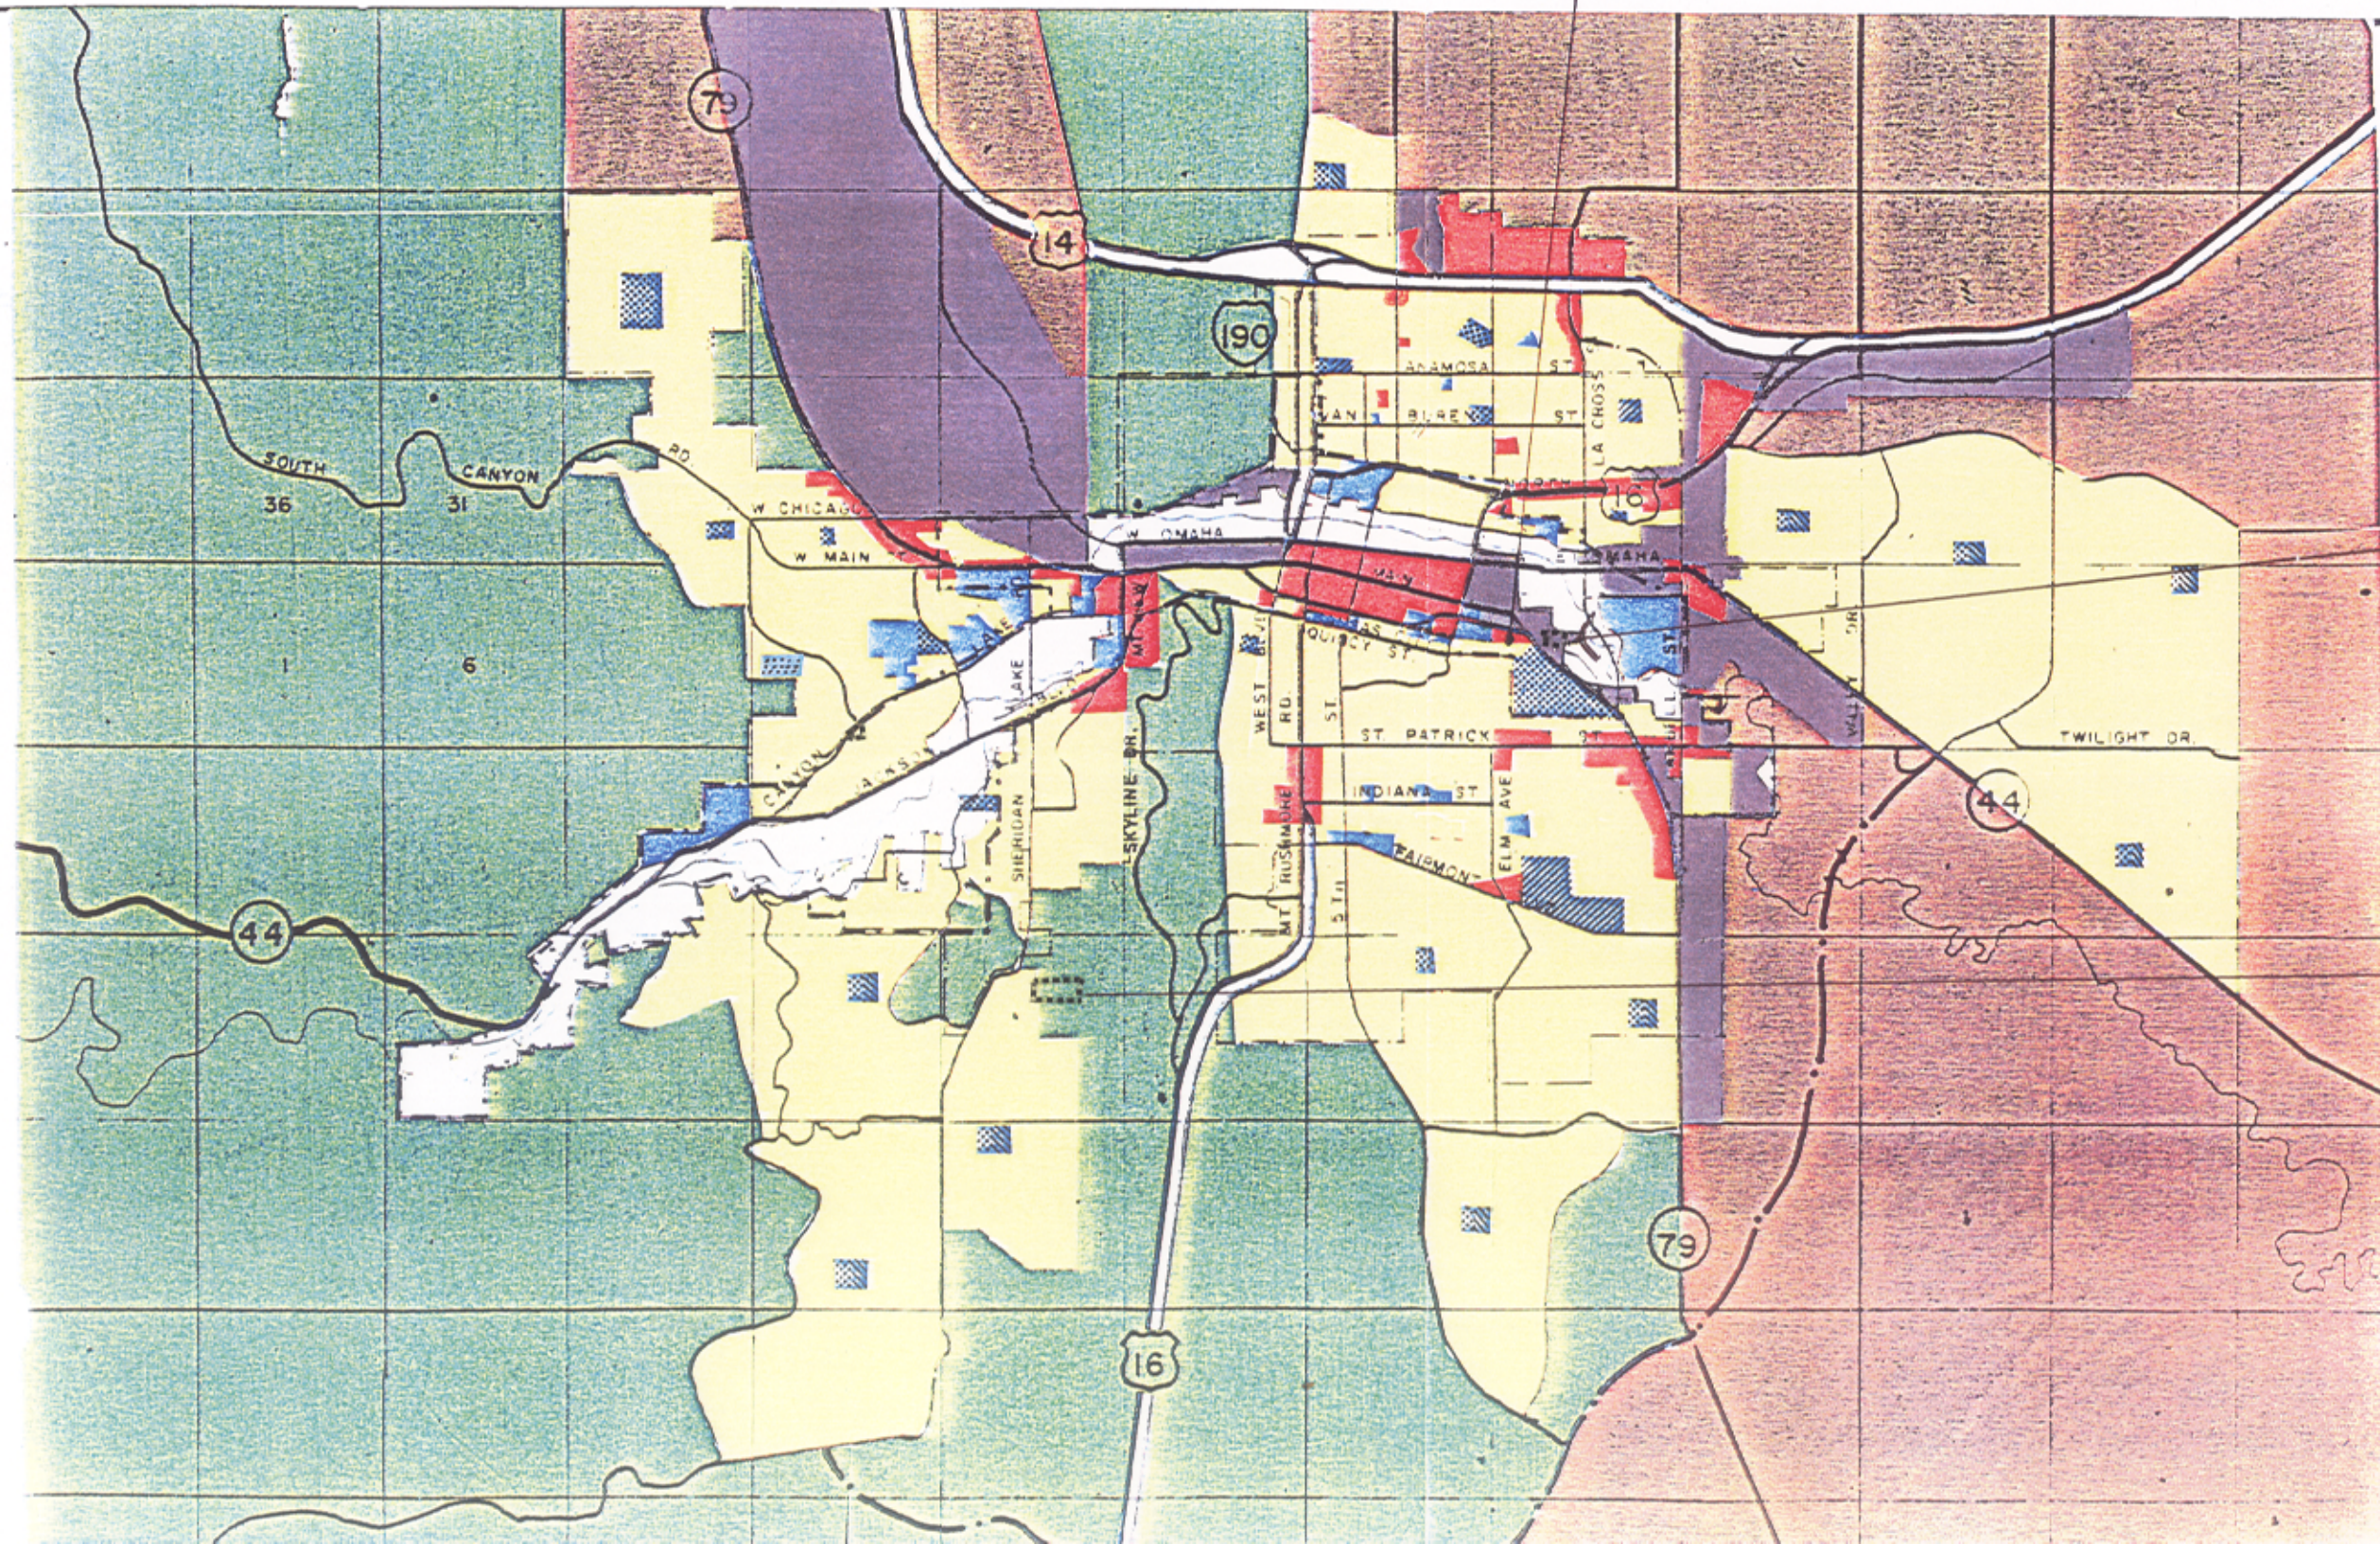

01CA005- App'd 5/07/01
GC to HDR
0.16 acre

122.

03CA044
LI to GC w/PCD
1.24 acres

Figure 10

03CA040
Park Forest to LDR II
14.92 Acres