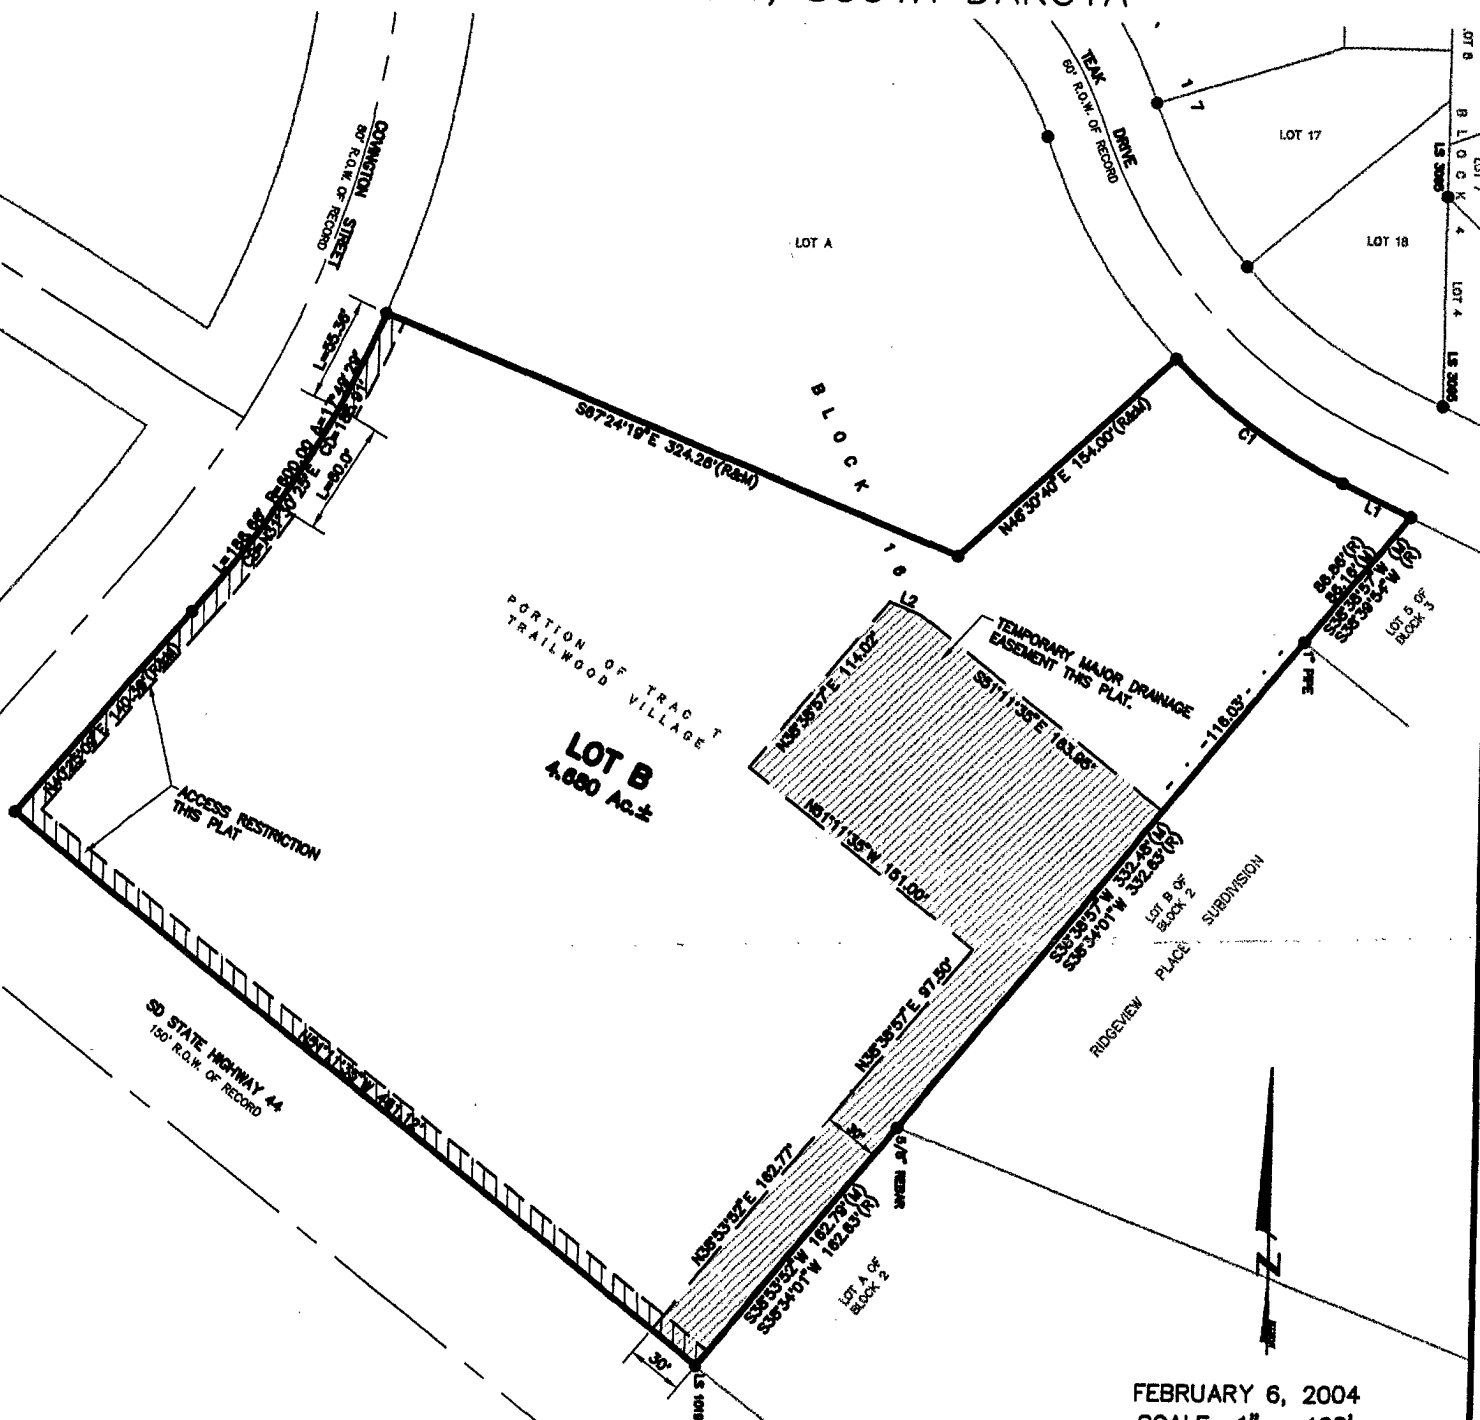

# PLAT OF LOT B OF BLOCK 16, TRAILWOOD VILLAGE

(formerly a portion of Tract T of Trailwood Village)  
LOCATED IN THE SE<sup>1</sup>/<sub>4</sub> OF THE SW<sup>1</sup>/<sub>4</sub>  
SECTION 10, T1N, R7E, BHM  
PENNINGTON COUNTY, SOUTH DAKOTA

FEBRUARY 6, 2004  
SCALE 1" = 100'