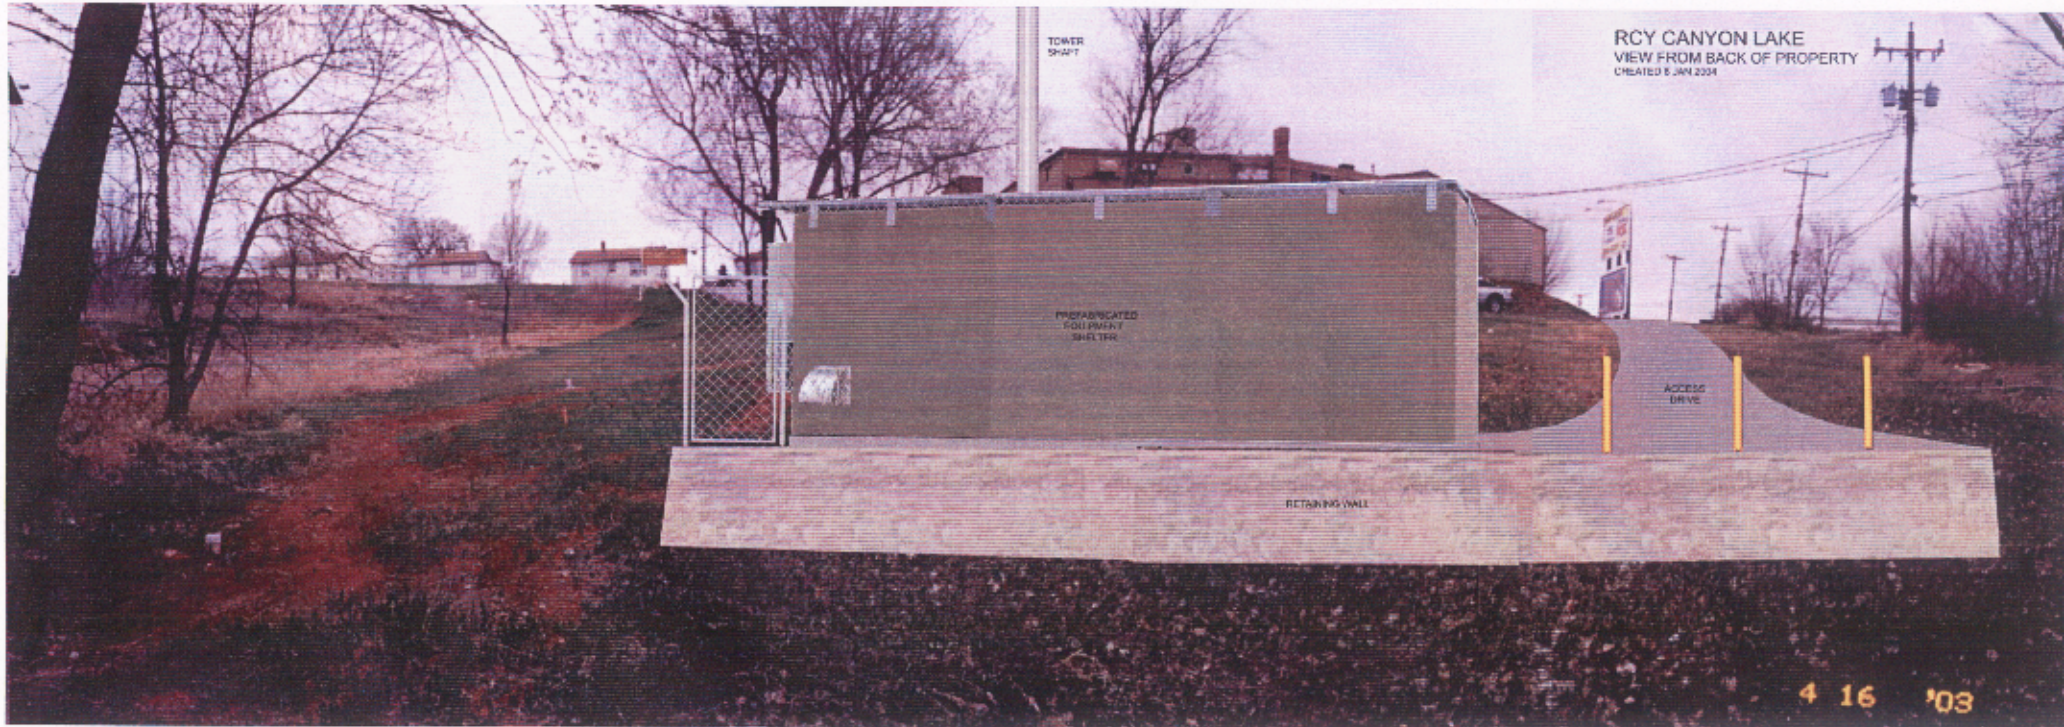

Flagpole top is 12 feet above antenna tips

ROY CANYON LAKE
STRAIGHT FLAGPOLE
CREATED 07 JANUARY 2004

4 16 '03

RCY CANYON LAKE
STANDARD MONOPOLE
CREATED 07 JANUARY 2004

TOWER
SHAFT

RCY CANYON LAKE
VIEW FROM BACK OF PROPERTY
CREATED 6 JAN 2004

PREFABRICATED
SHELTER

ACCESS
DRIVE

RETAINING WALL

4 16 '03