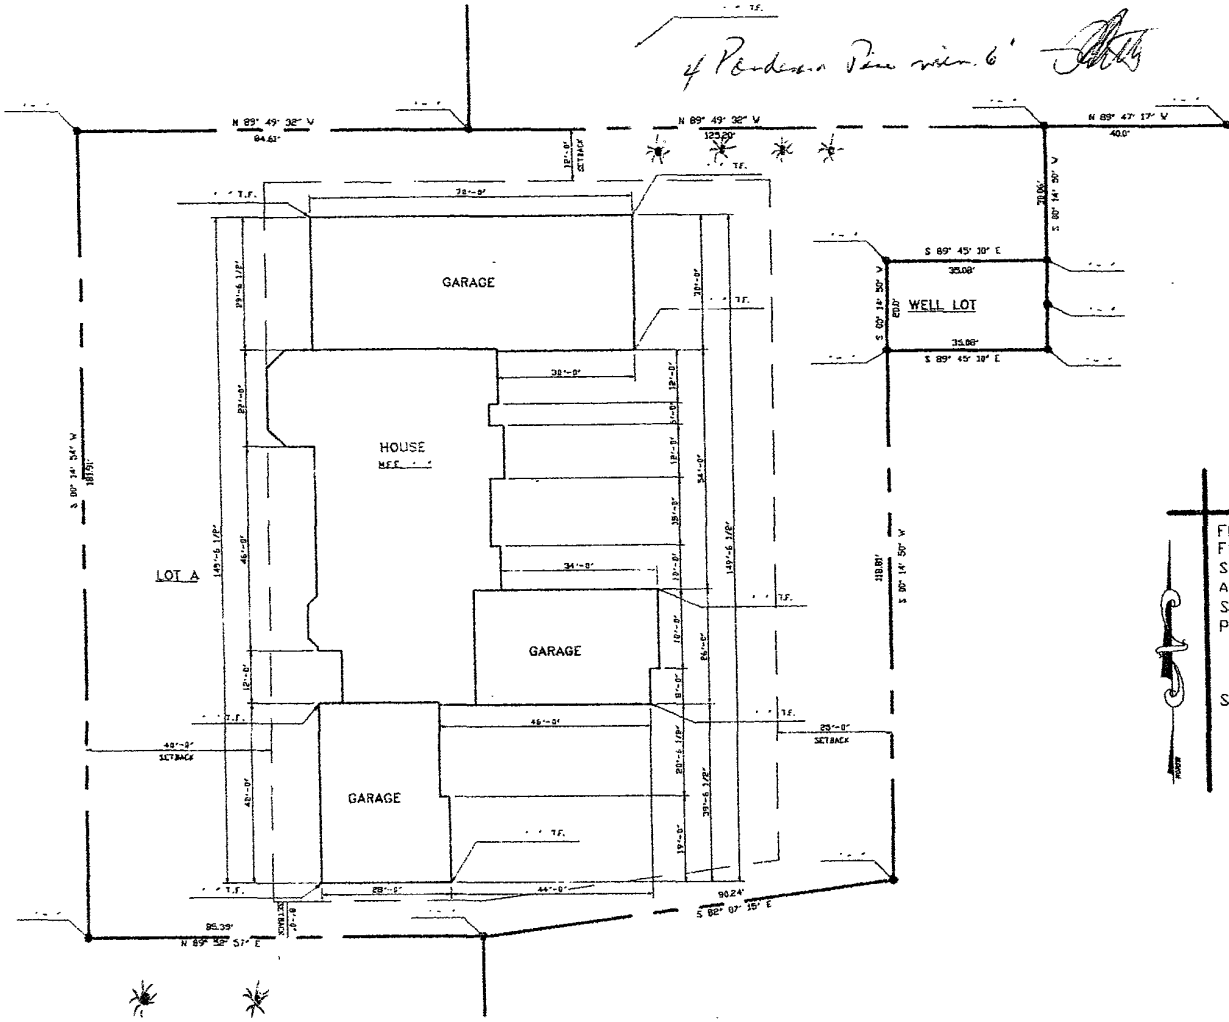

4 Ponderosa Pine trees 6'

MIRACLE PLACE

PLOT PLAN

FOR LOT A AND WELL LOT OF MIRACLE PLACE SUBDIVISION FORMERLY LOT 3, BLOCK 15 OF CANYON LAKE HEIGHTS SUBDIVISION, AND A PORTION OF THE SE1/4 OF THE SE1/4 SECTION 8 ALL LOCATED IN THE SE1/4 OF THE SE1/4 SECTION 8, AND THE SW1/4 OF SECTION 9, T1N, 89M, RAPID CITY, PENNINGTON COUNTY, SOUTH DAKOTA

SCALE: 1" = 40'

4 Ponderosa Pine trees 6'

RECEIVED

NOV 19 2003

Rapid City
Planning Department

RECEIVED

JAN 05 2004

Rapid City
Planning Department