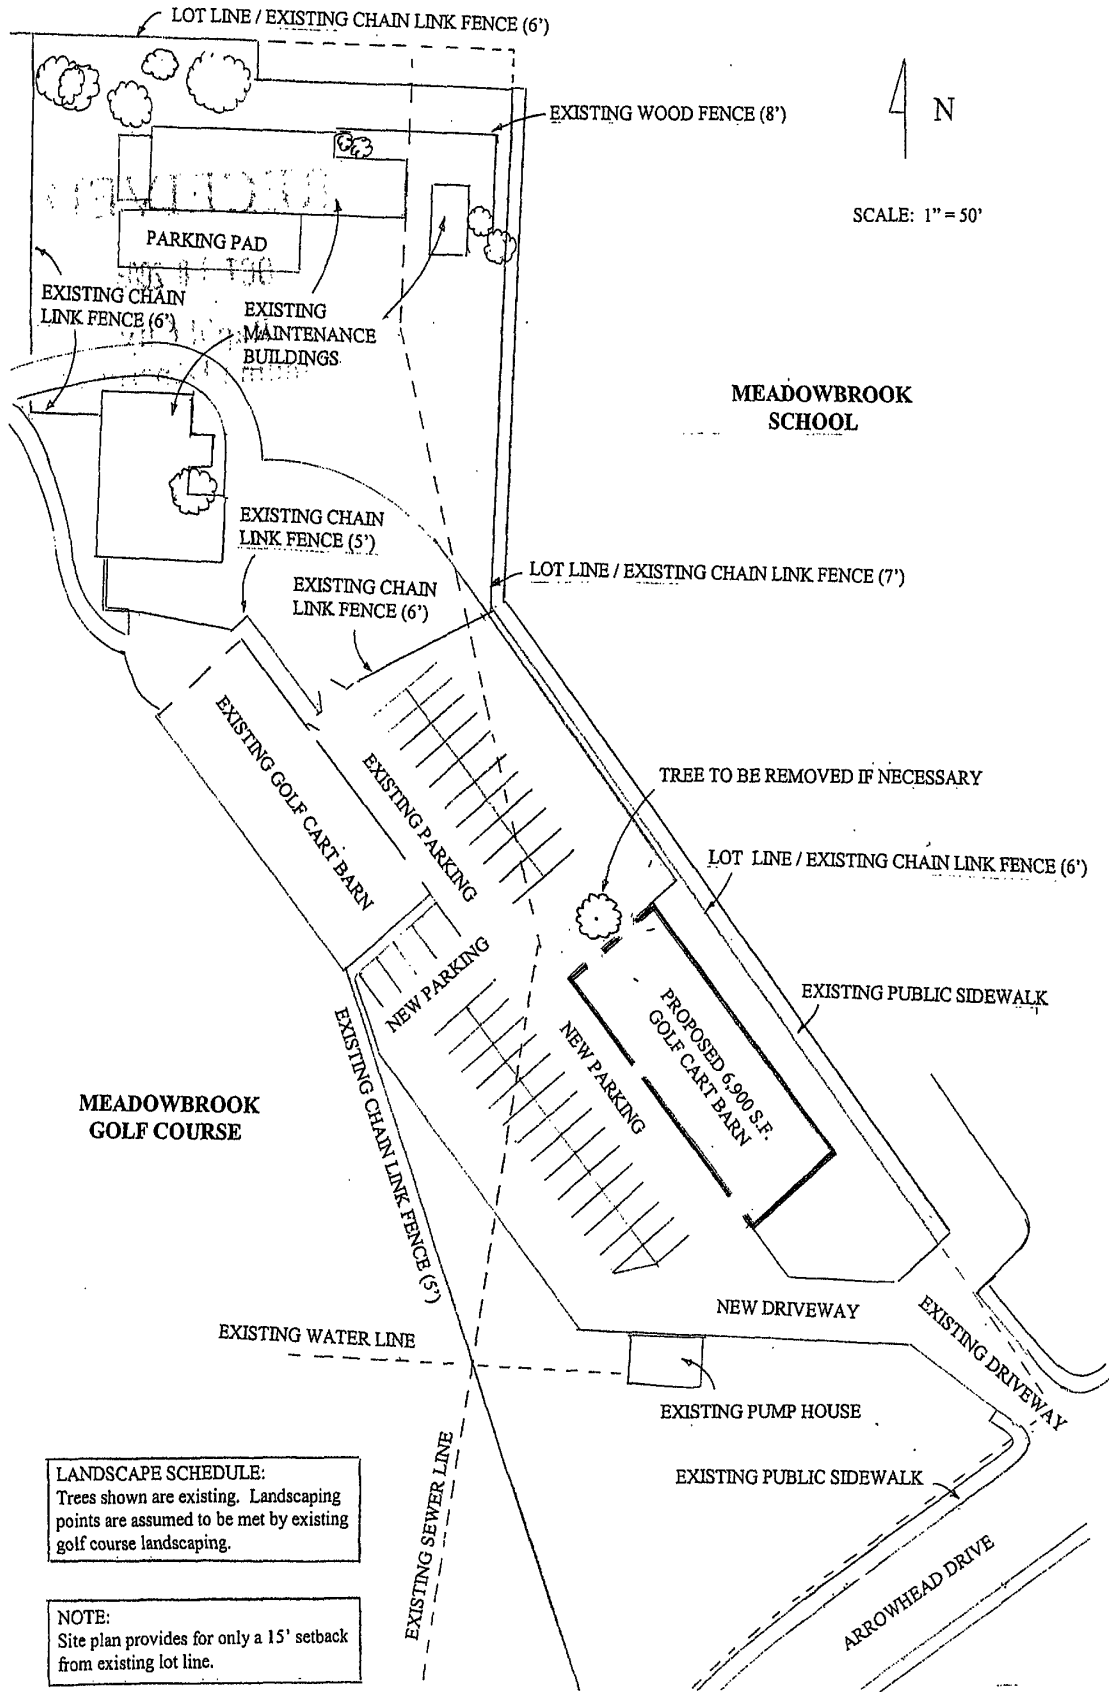

SITE PLAN
CITY OF RAPID CITY
MEADOWBROOK GOLF CART BARN #2

SCALE: 1" = 50'

LANDSCAPE SCHEDULE:
Trees shown are existing. Landscaping points are assumed to be met by existing golf course landscaping.

NOTE:
Site plan provides for only a 15' setback from existing lot line.