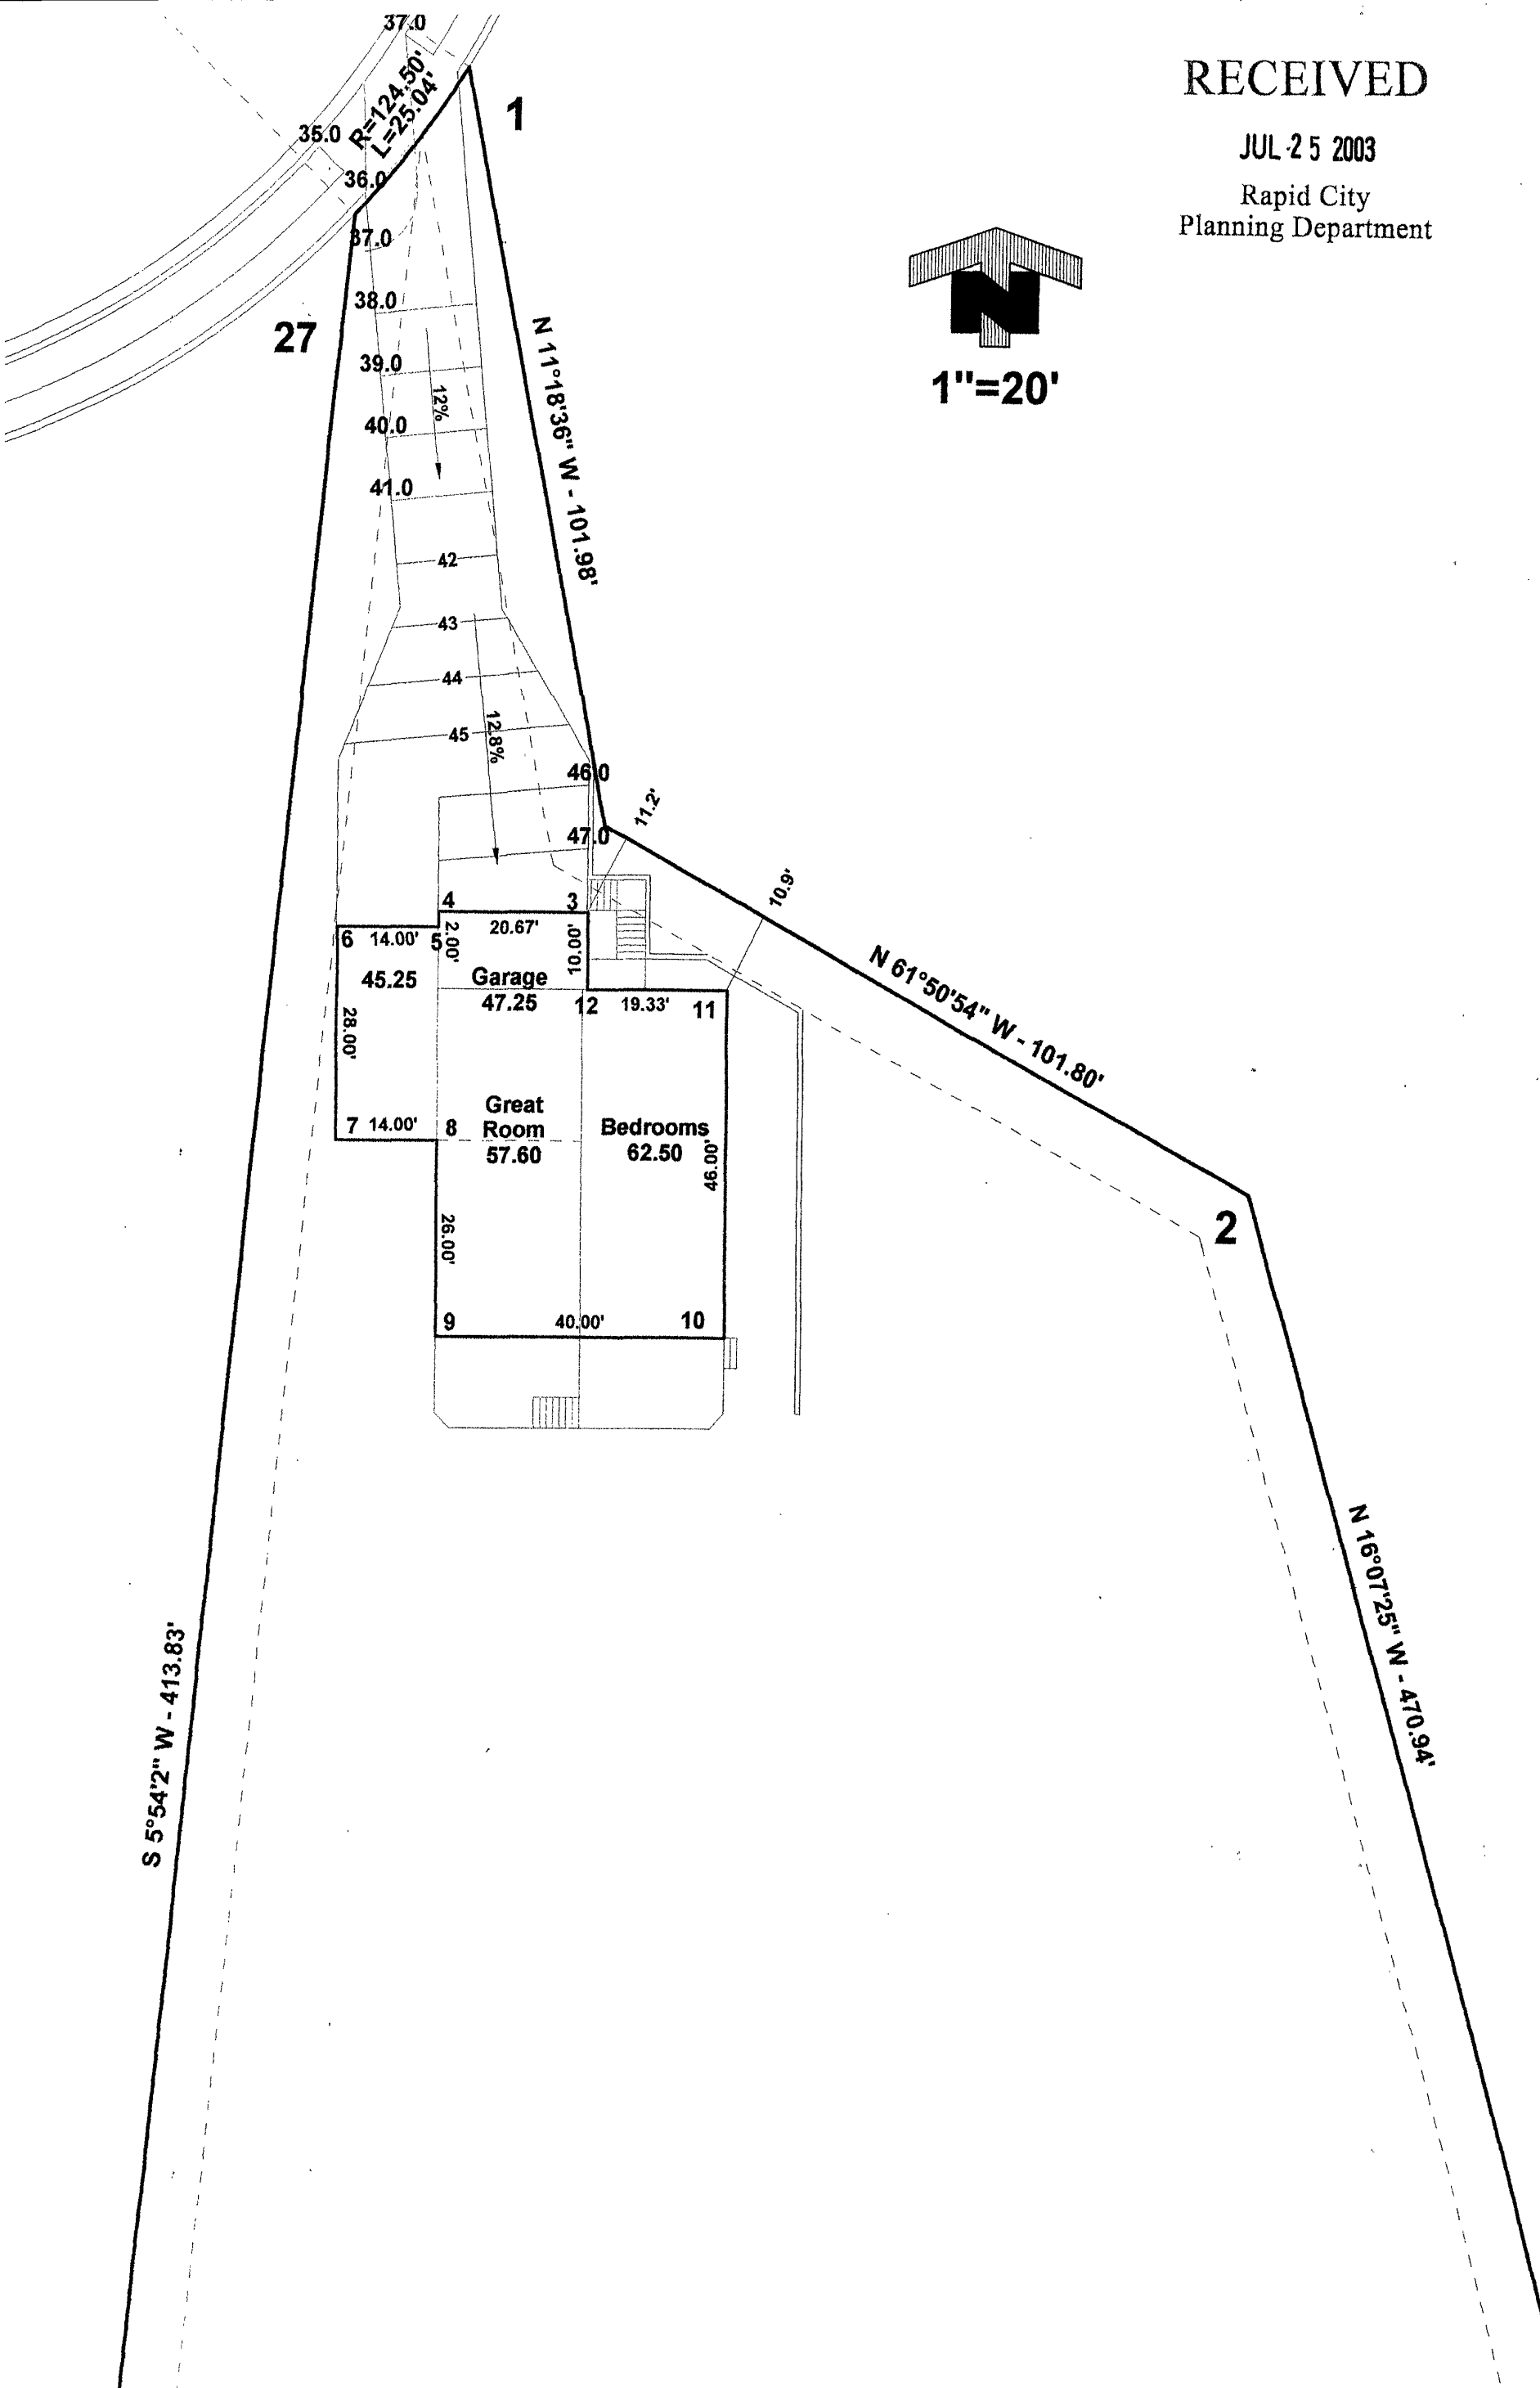

RECEIVED

JUL 25 2003

Rapid City
Planning Department

PLOT PLAN

FOR LOT 6 OF BLOCK 1
 OF SKYVIEW NORTH
 RAPID CITY PENNINGTON COUNTY,
 SOUTH DAKOTA

S 05° 54' 02" W
 43.82'