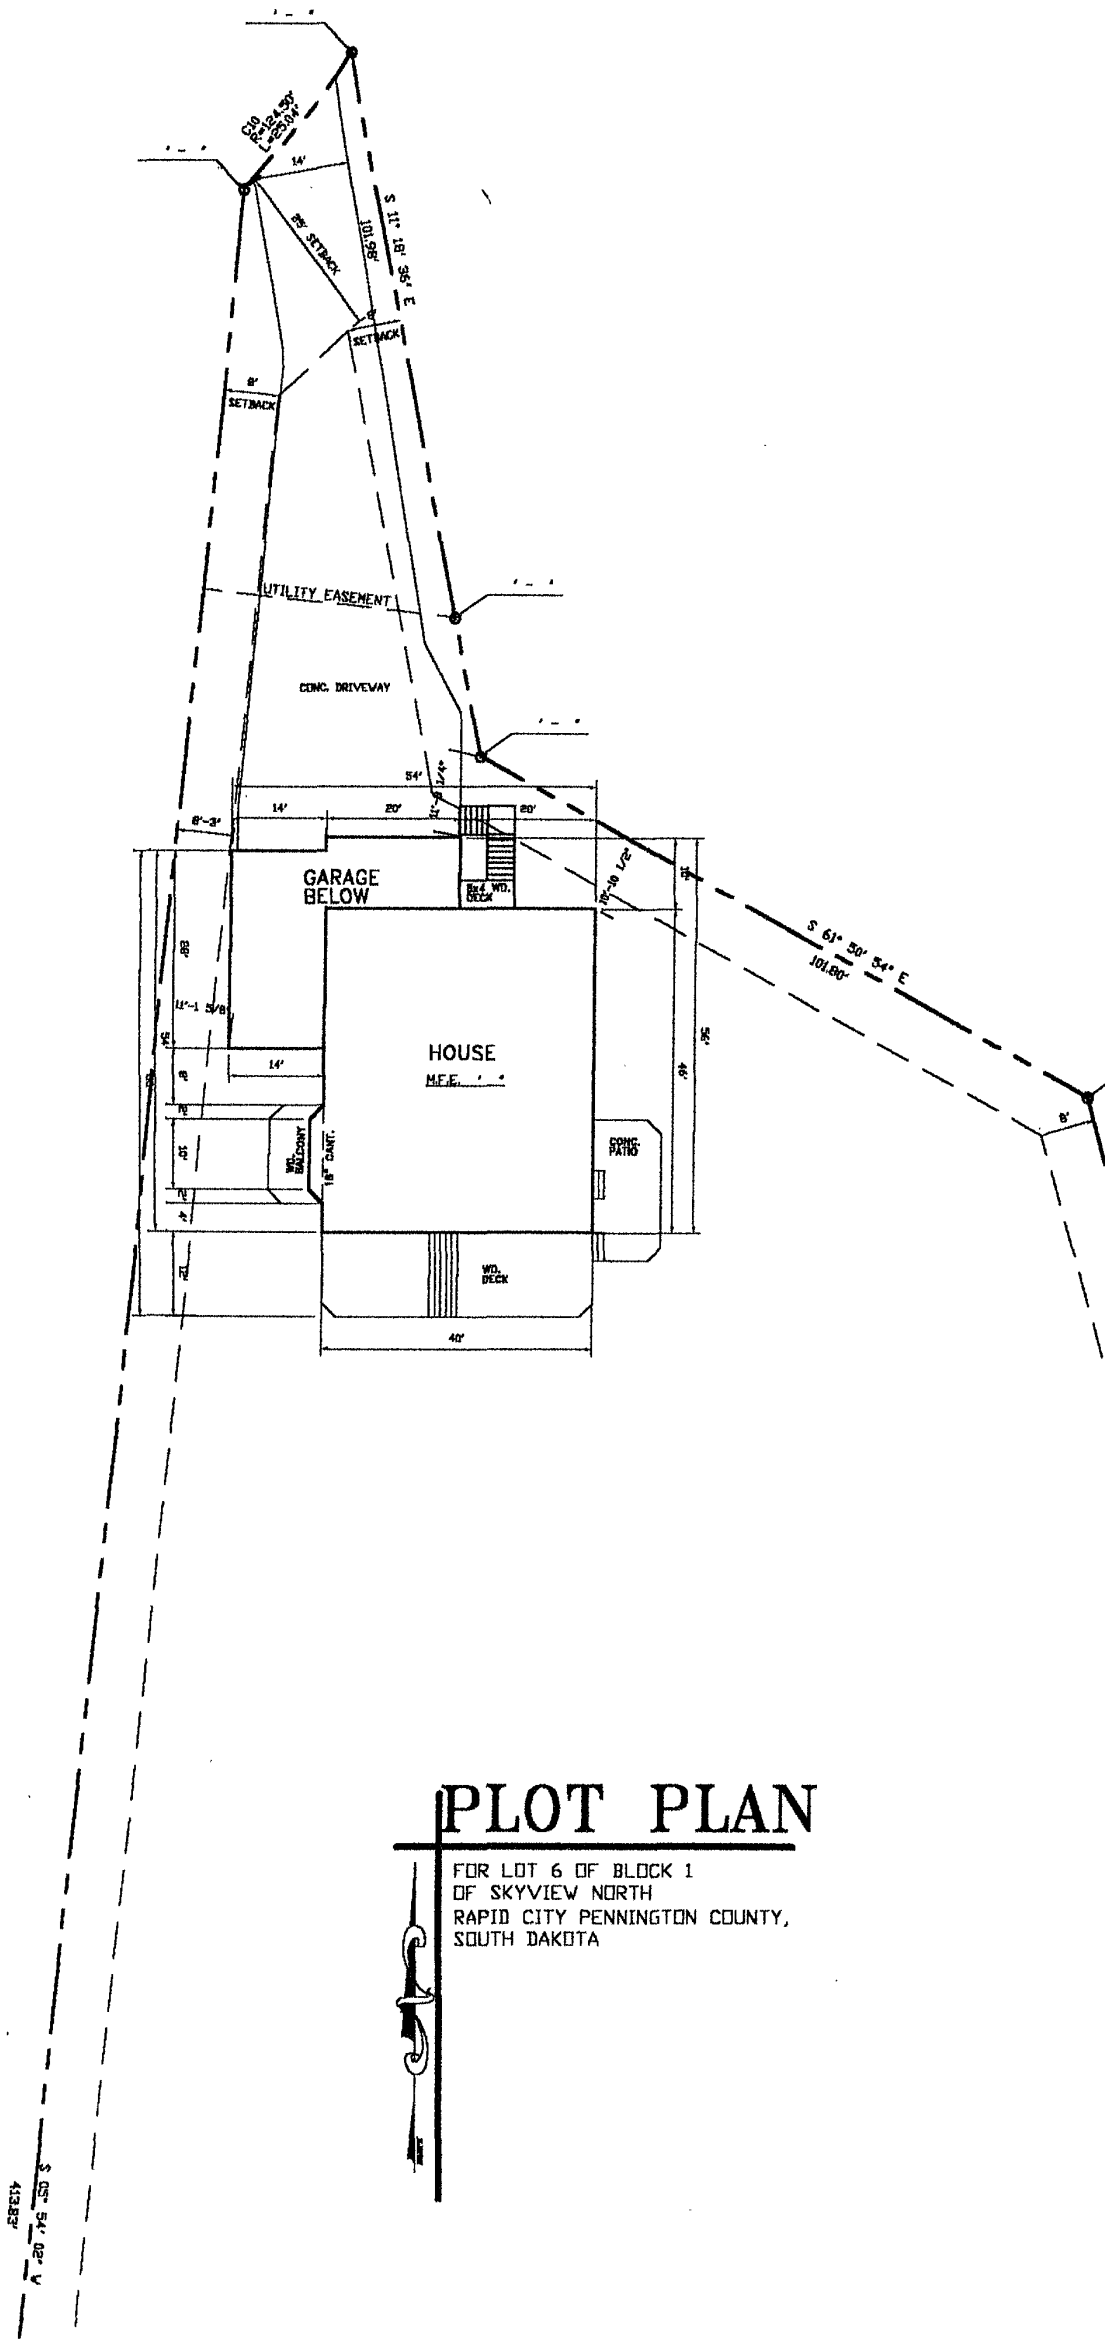

RECEIVED

JUL 25 2003

Rapid City
Planning Department

PLOT PLAN

FOR LOT 6 OF BLOCK 1
 OF SKYVIEW NORTH
 RAPID CITY PENNINGTON COUNTY,
 SOUTH DAKOTA

S 05° 54' 02" W
 43.82'