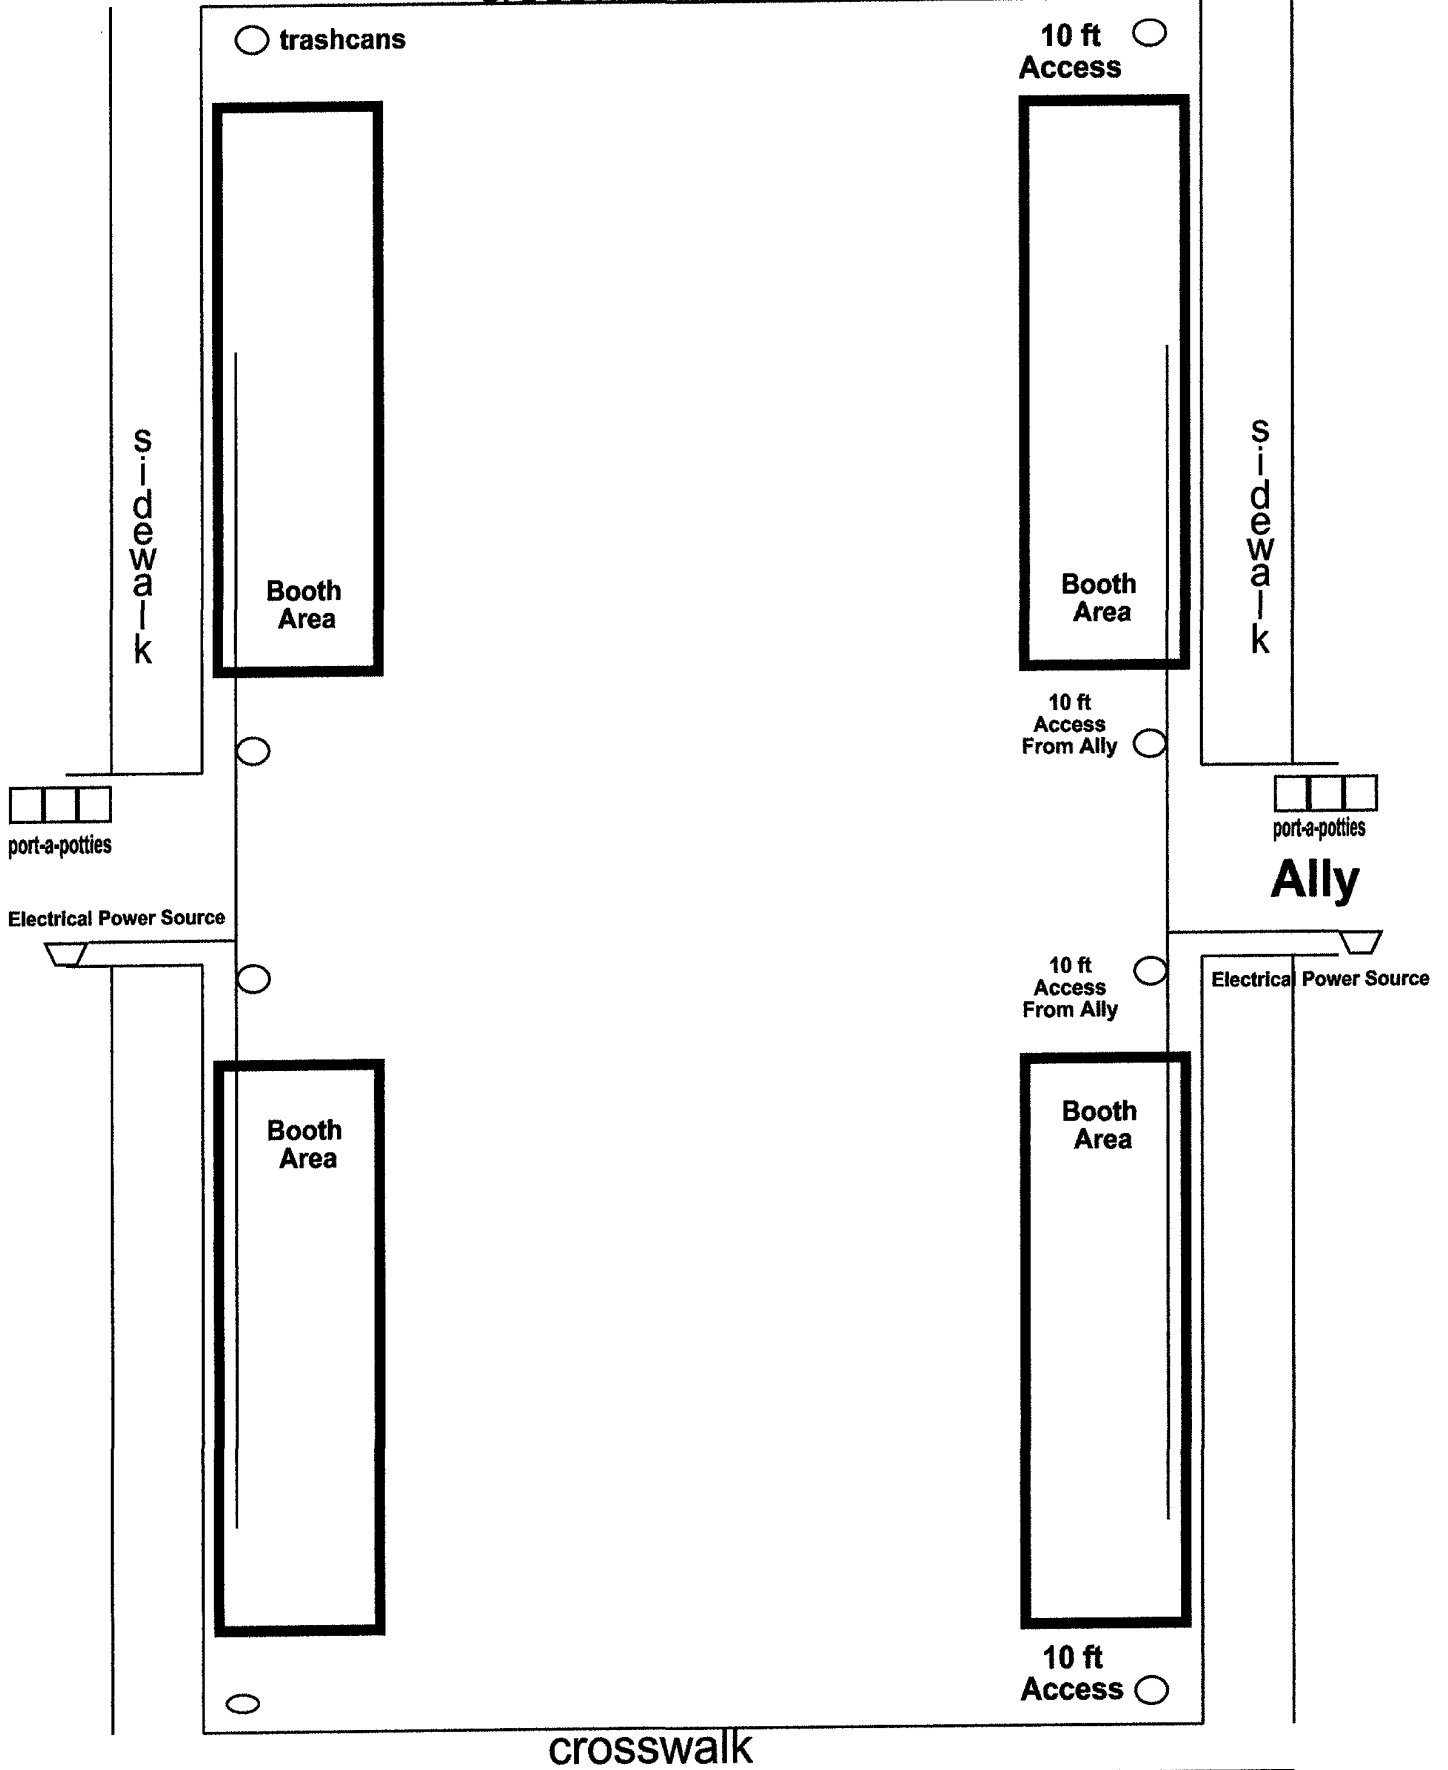

crosswalk

○ trashcans

10 ft Access ○

s
i
d
e
w
a
i
k

s
i
d
e
w
a
i
k

Booth Area

Booth Area

10 ft Access From Ally ○

port-a-potties

port-a-potties

Ally

Electrical Power Source

Electrical Power Source

10 ft Access From Ally ○

Movie Screen

Portable Stage

Movie setting area

Projector/ Sound

10 ft Access ○

crosswalk

Main St

Sunday

St. Joe

crosswalk