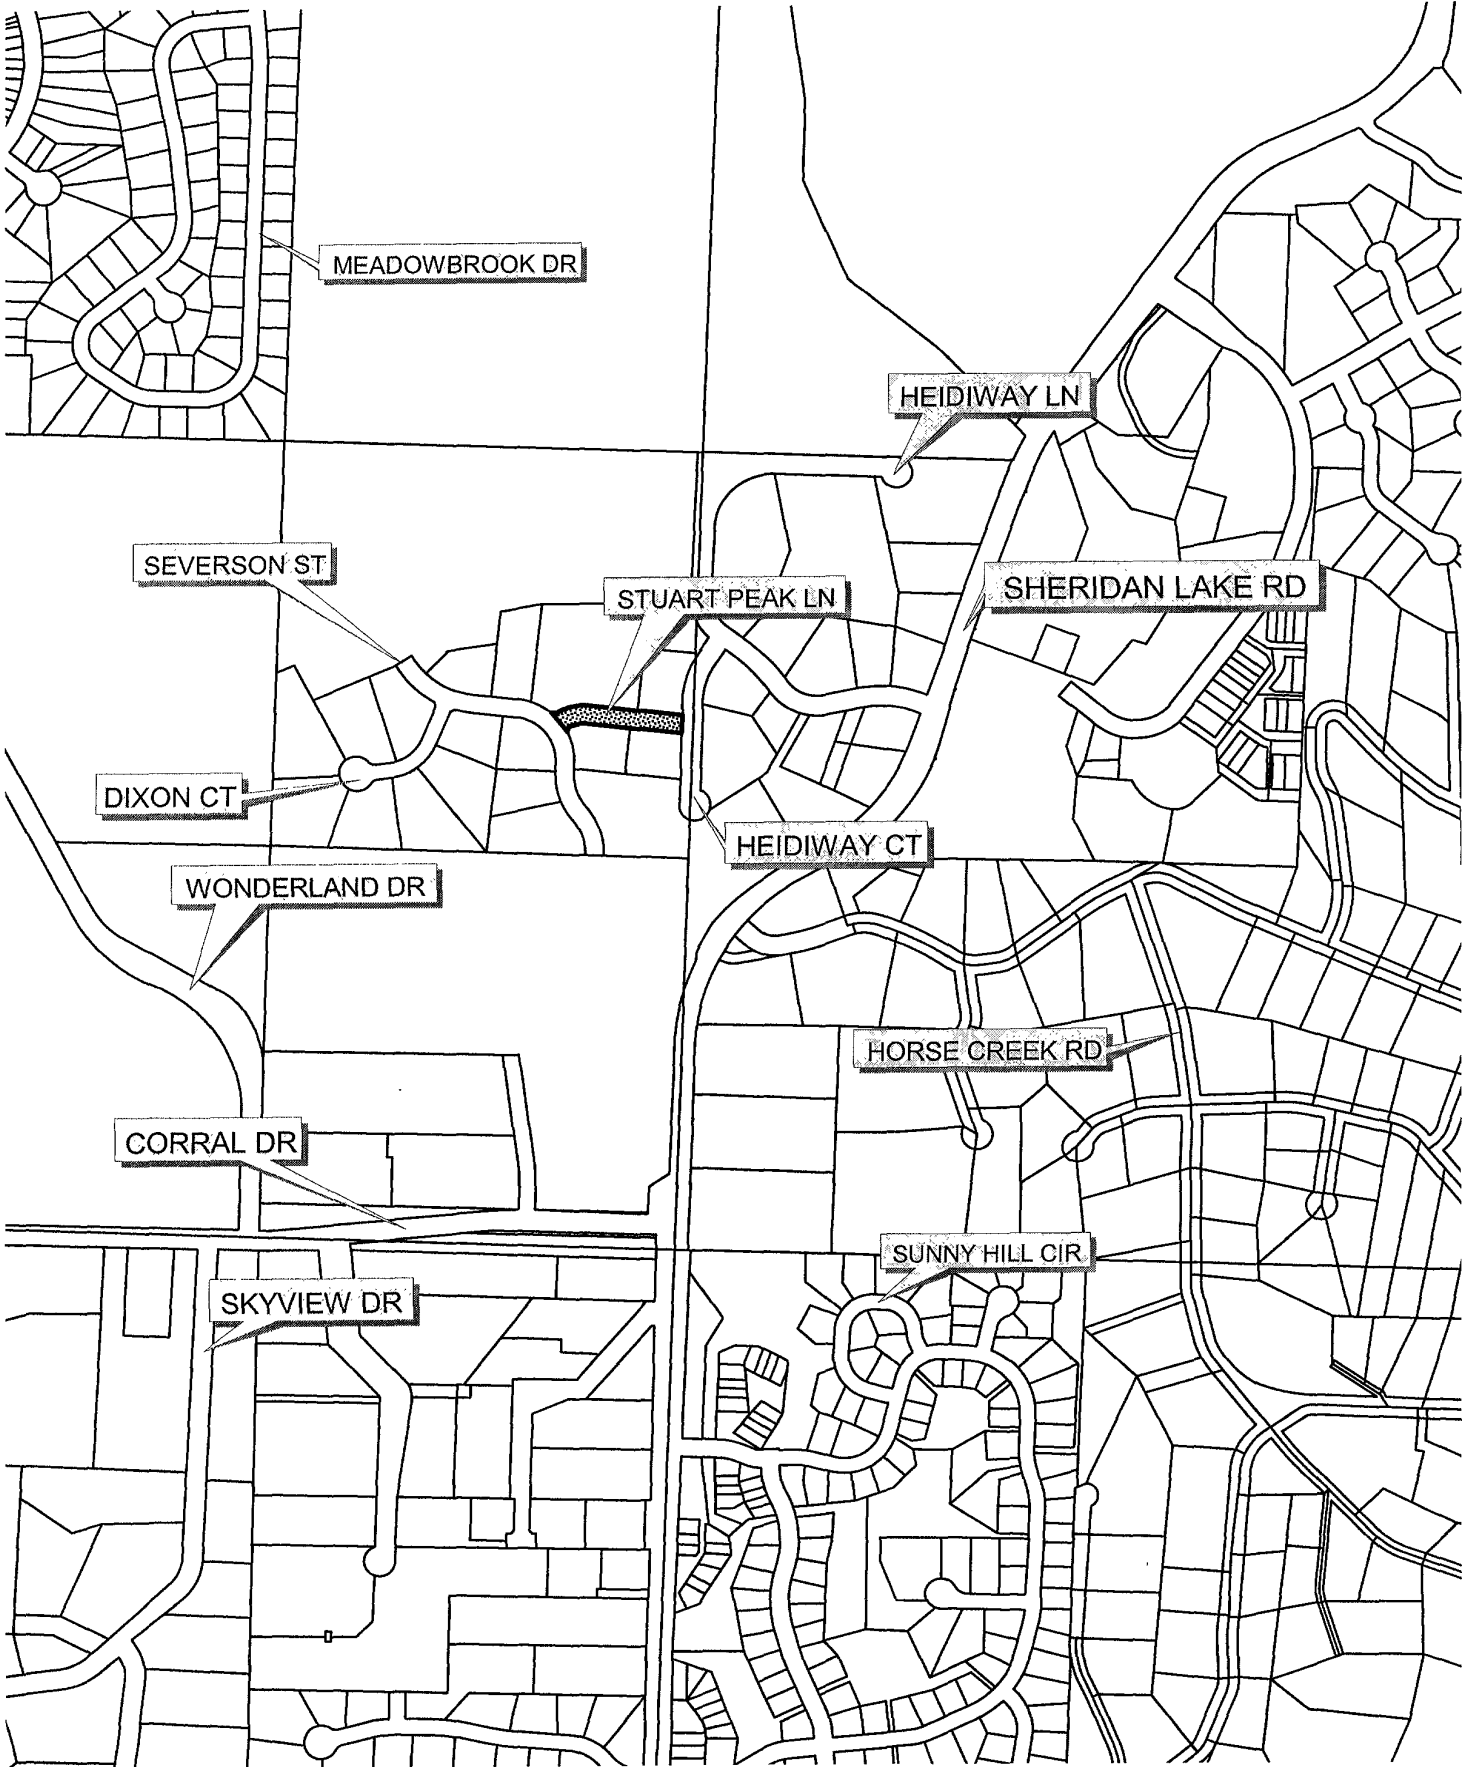

03RD005

MEADOWBROOK DR

HEIDIWAY LN

SEVERSON ST

STUART PEAK LN

SHERIDAN LAKE RD

DIXON CT

HEIDIWAY CT

WONDERLAND DR

HORSE CREEK RD

CORRAL DR

SUNNY HILL CIR

SKYVIEW DR