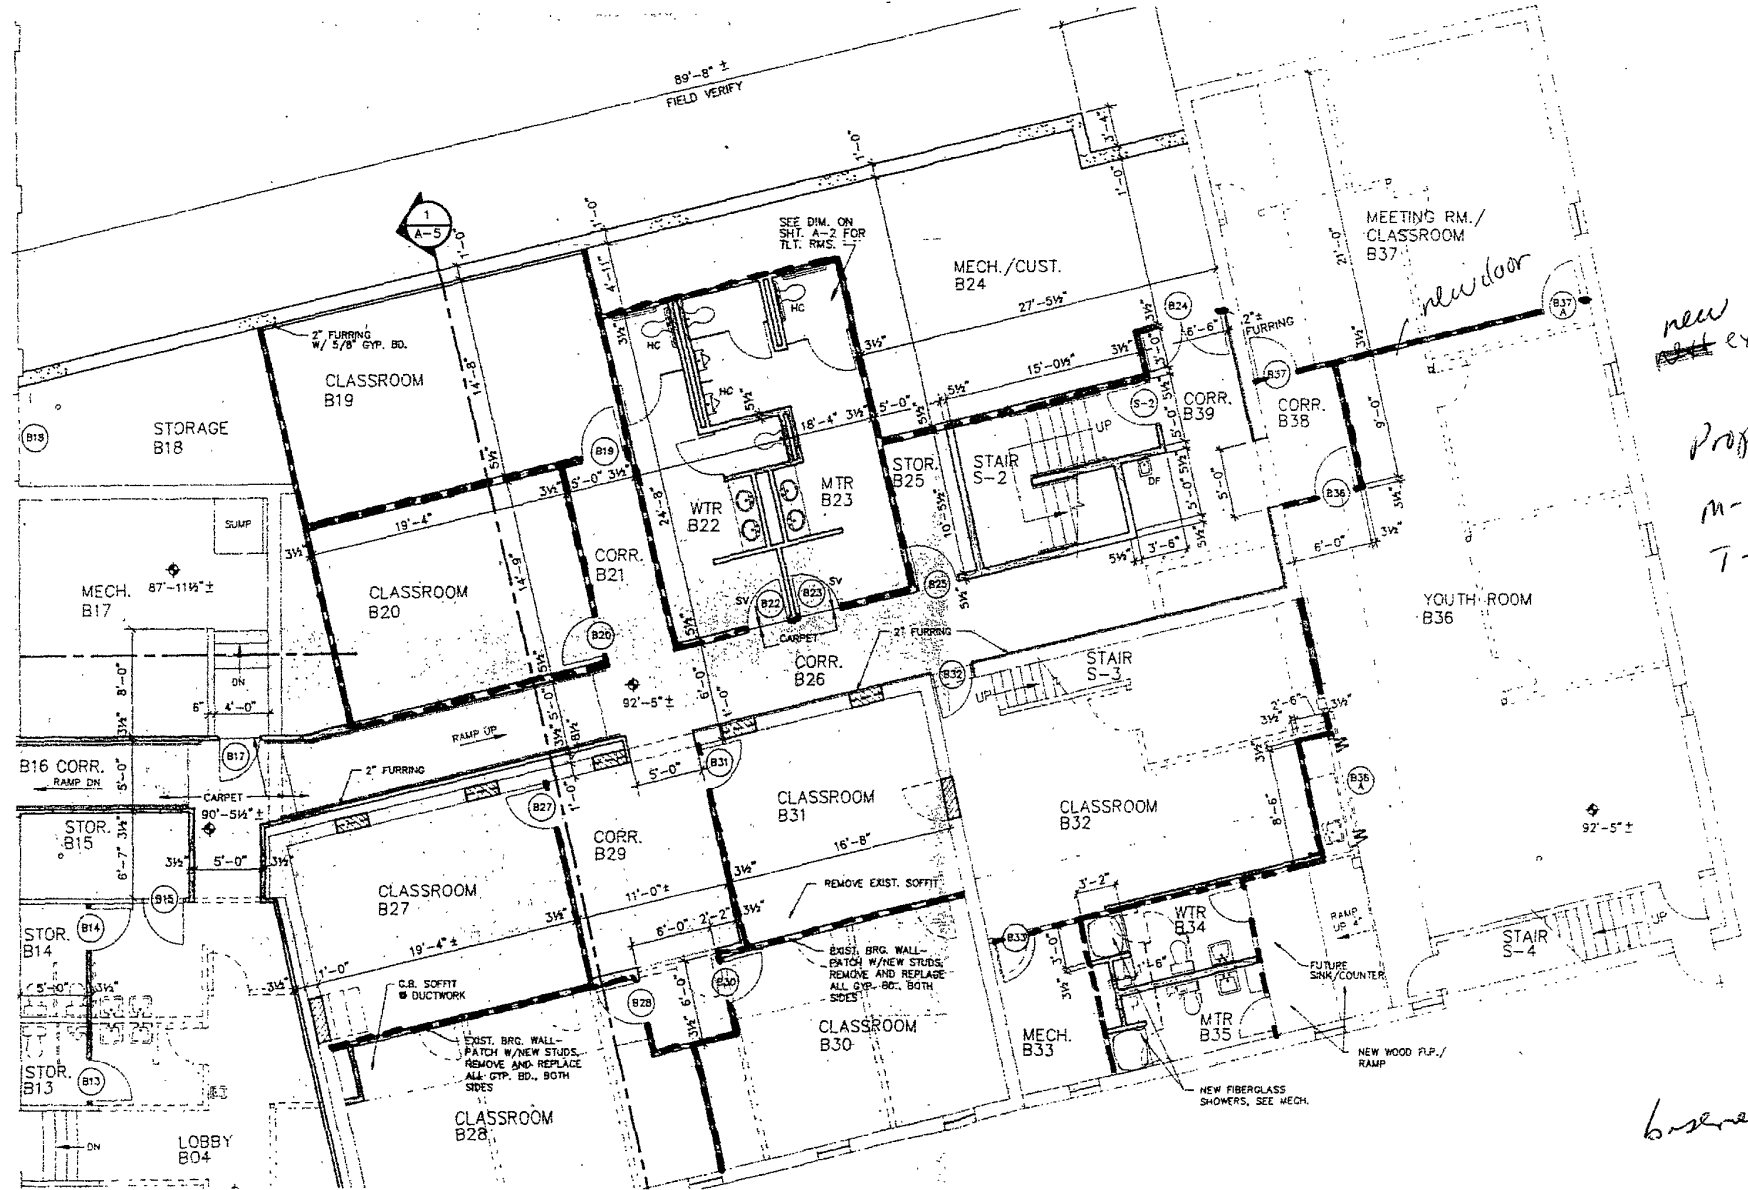

*So. Cong
Urban
Friend-Ship
Preschool*

*new
exit outdoors*

*Proposed
M-W-F = 16
T-Th = 32*

basement