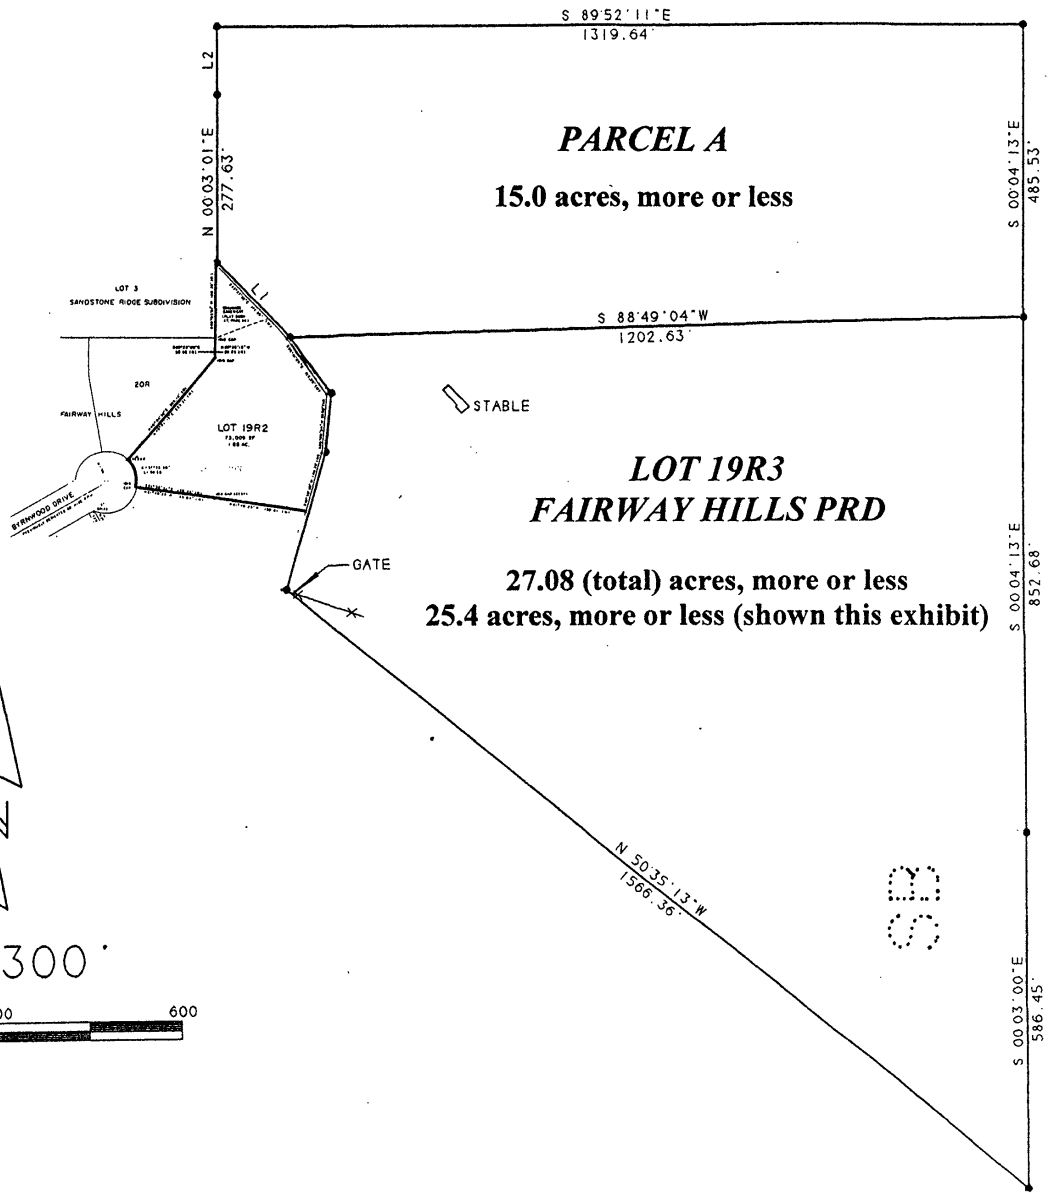

PROPOSED

Parcel A of Tract SB of Spring Brook Acres Addition Lot 19R3 of Fairway Hills PRD

NUMBERS SHOWN HEREON ARE A COMBINATION OF MEASURED DIMENSIONS AND RECORD PLATT INFORMATION. AREAS ARE GOOD TO 0.4 ACRES MORE OR LESS, AND ARE LIKELY TO CHANGE, SUBJECT TO AN ACTUAL FIELD SURVEY.